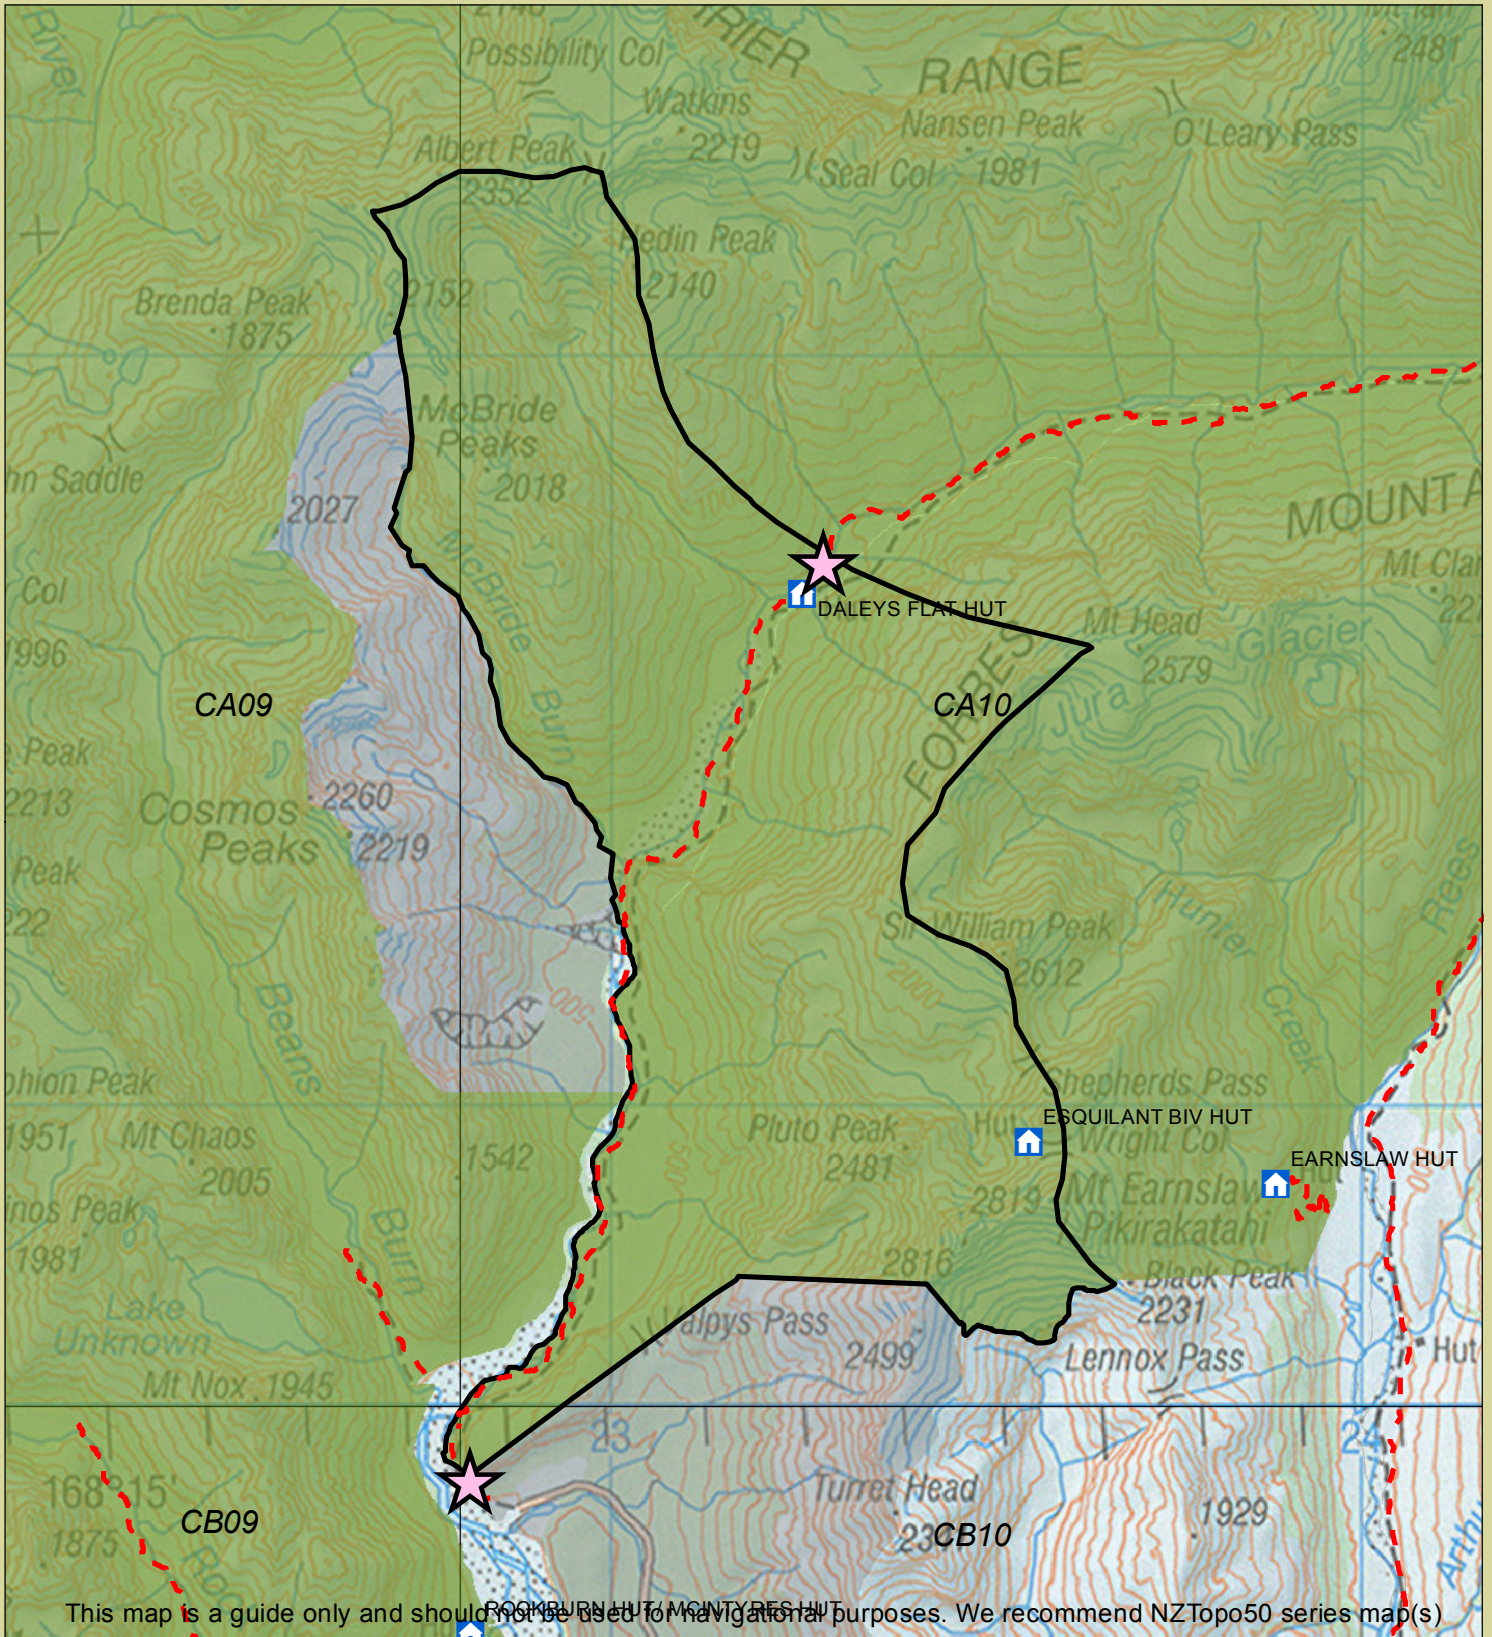

## Lower Dart

Department of Conservation  
Te Papa Atawhai

Check your permit and the DOC website for conditions that may apply to this area: [www.doc.govt.nz/hunting](http://www.doc.govt.nz/hunting)

This map is a guide only and should not be used for navigational purposes. We recommend NZTopo50 series map(s)

### Legend

- |   |                                |  |
|---|--------------------------------|--|
| Boundary of this hunting block          | Hunting is permitted           | DOC tracks - dog or firearm conditions may apply |
| Access point - described on DOC website | Hunting is restricted          | Route  |
| DOC hut                                 | Hunting is prohibited          | 4WD  |
| CA11 NZTopo50 map sheet                 | Other public conservation land |  |