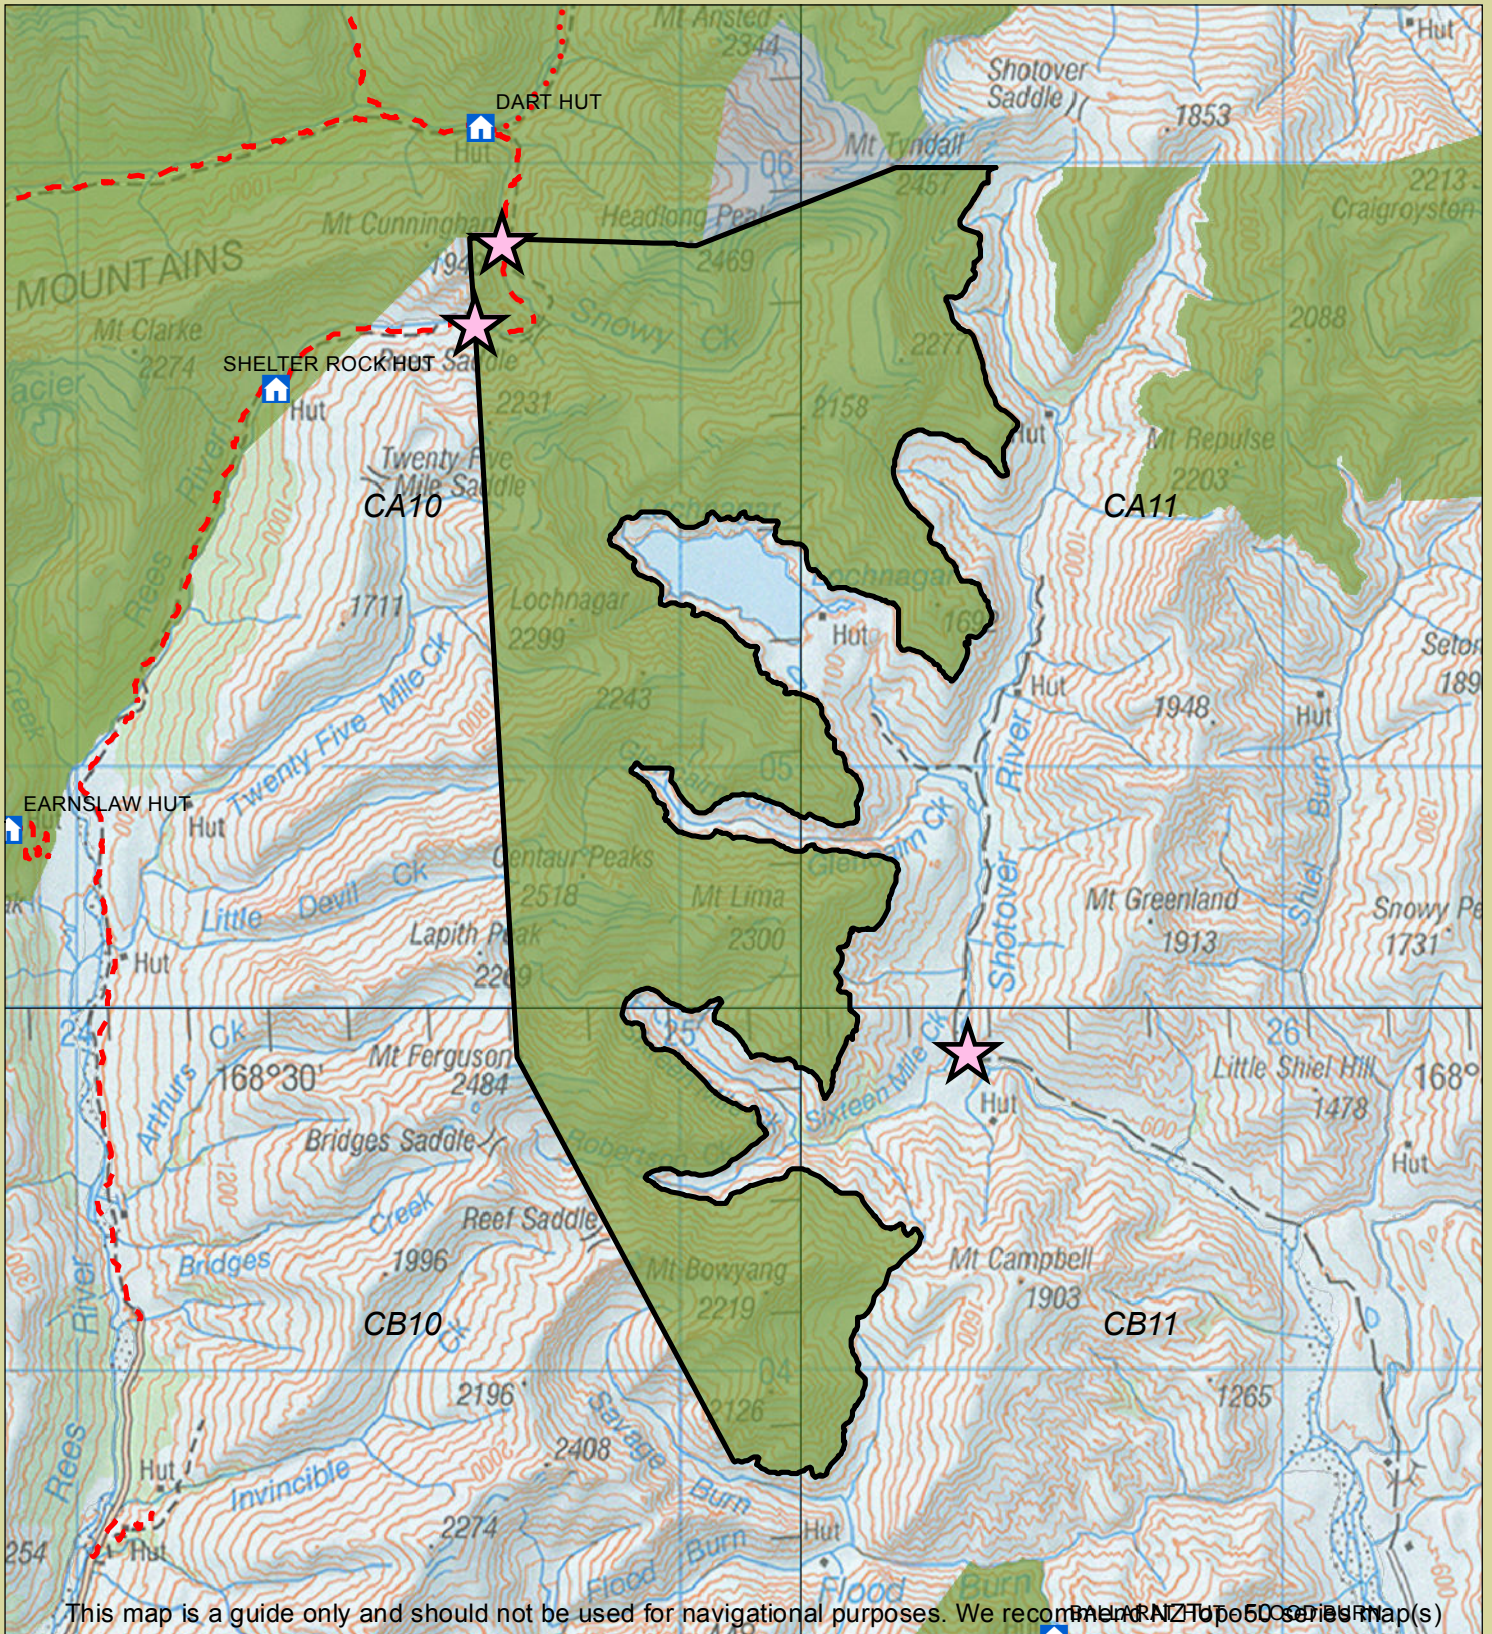

Otago hunting Lochnagar

Department of Conservation
Te Papa Atawhai

Check your permit and the DOC website for conditions that may apply to this area: www.doc.govt.nz/hunting

This map is a guide only and should not be used for navigational purposes. We recommend NZTopo50 contour map(s)

Legend

- | | | |
|---|--------------------------------|--|
| Boundary of this hunting block | Hunting is permitted | DOC tracks - dog or firearm conditions may apply |
| Access point - described on DOC website | Hunting is restricted | Route |
| DOC hut | Hunting is prohibited | 4WD |
| CA11 NZTopo50 map sheet | Other public conservation land | |