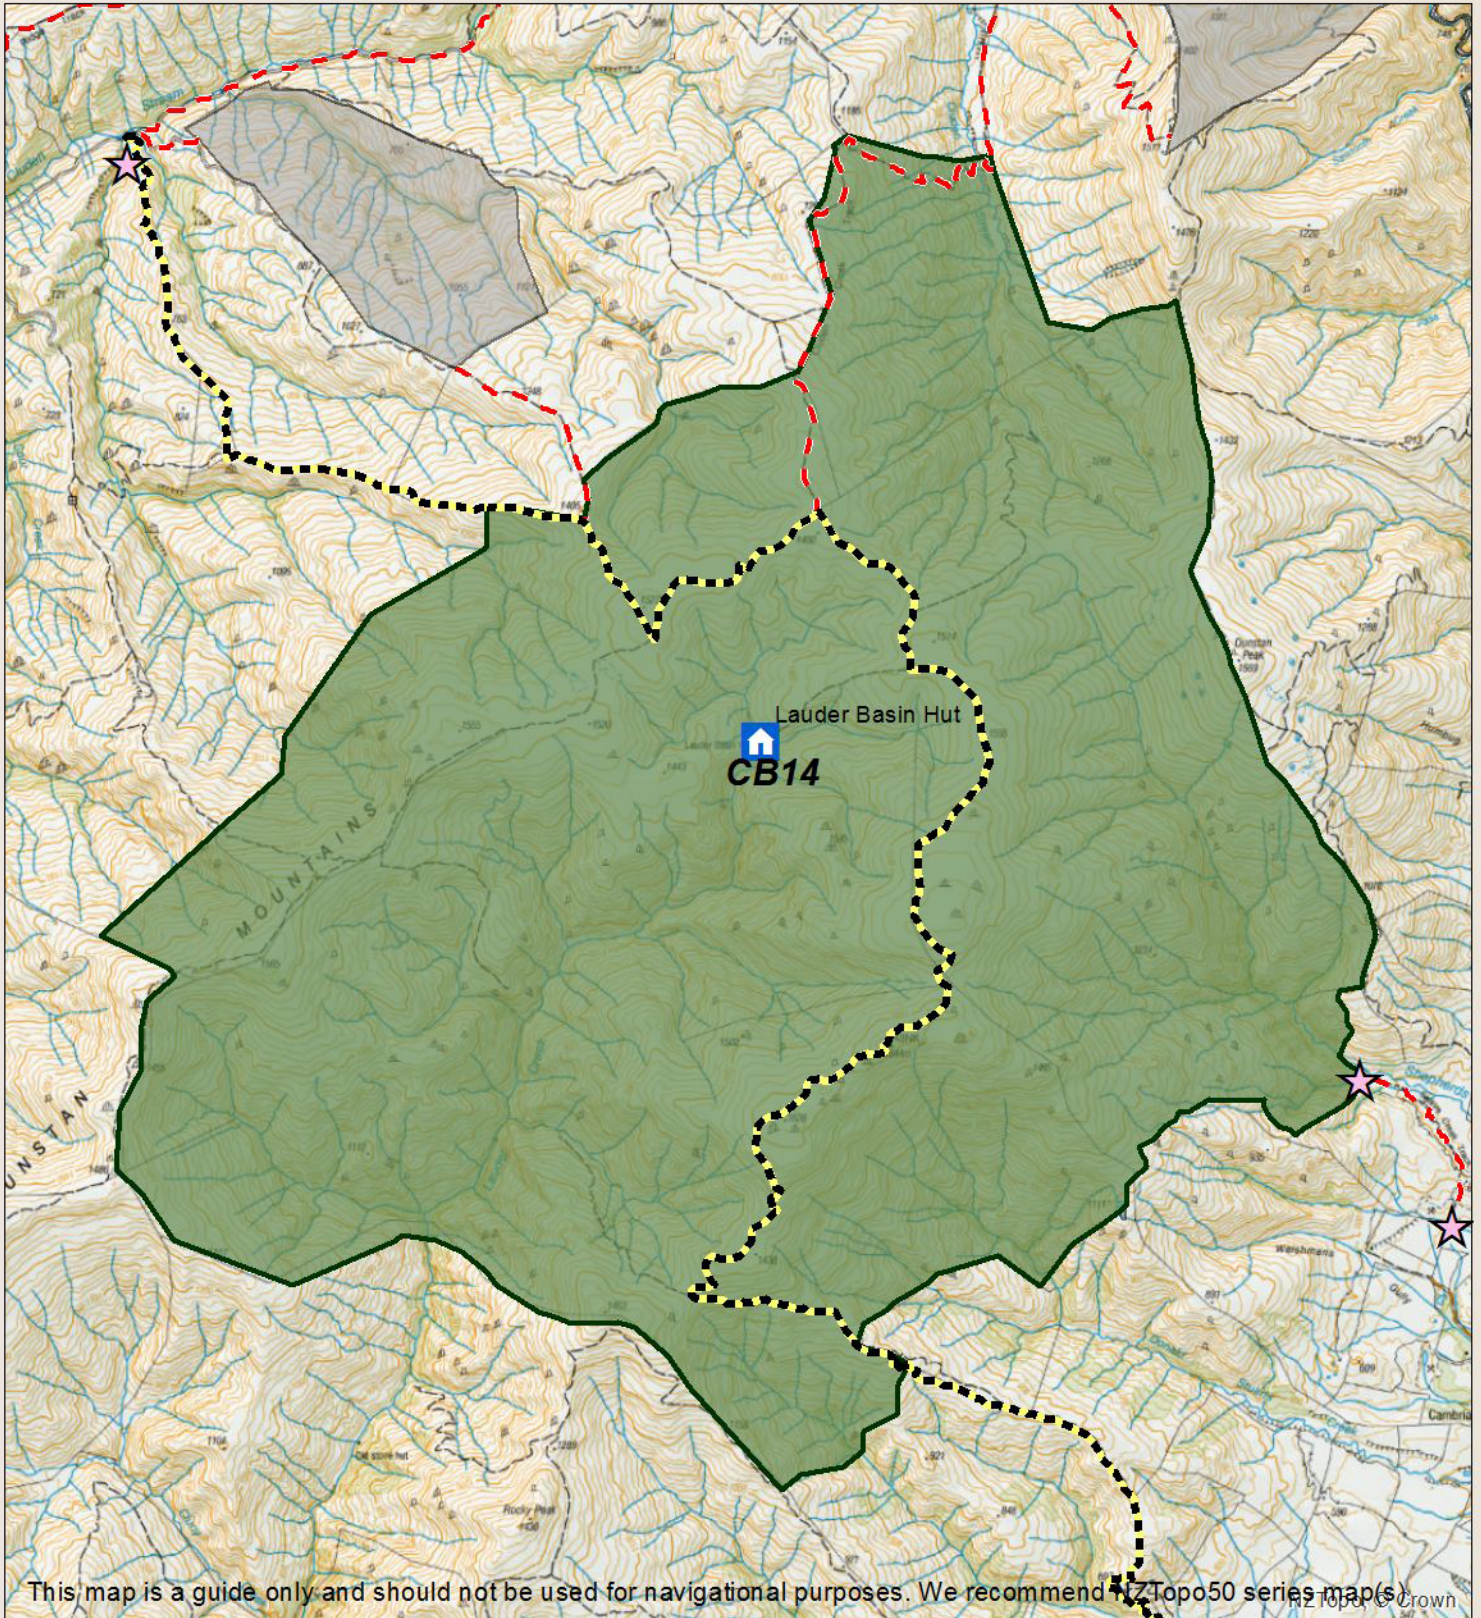

Central Otago Area Lauder Basin Hunting Area

Check your permit and the DOC website for conditions that may apply to this area: www.doc.govt.nz/hunting

Department of Conservation
Te Papa Atawhai

Legend

- | | | |
|---|--------------------------------|--|
| Boundary of this hunting block | Hunting is permitted | DOC tracks - dog or firearm conditions may apply |
| Access point - described on DOC website | Hunting is restricted | Tracks |
| DOC Hut | Hunting is prohibited | 4WD |
| Topo50 Sheetlines | Other public conservation land | |