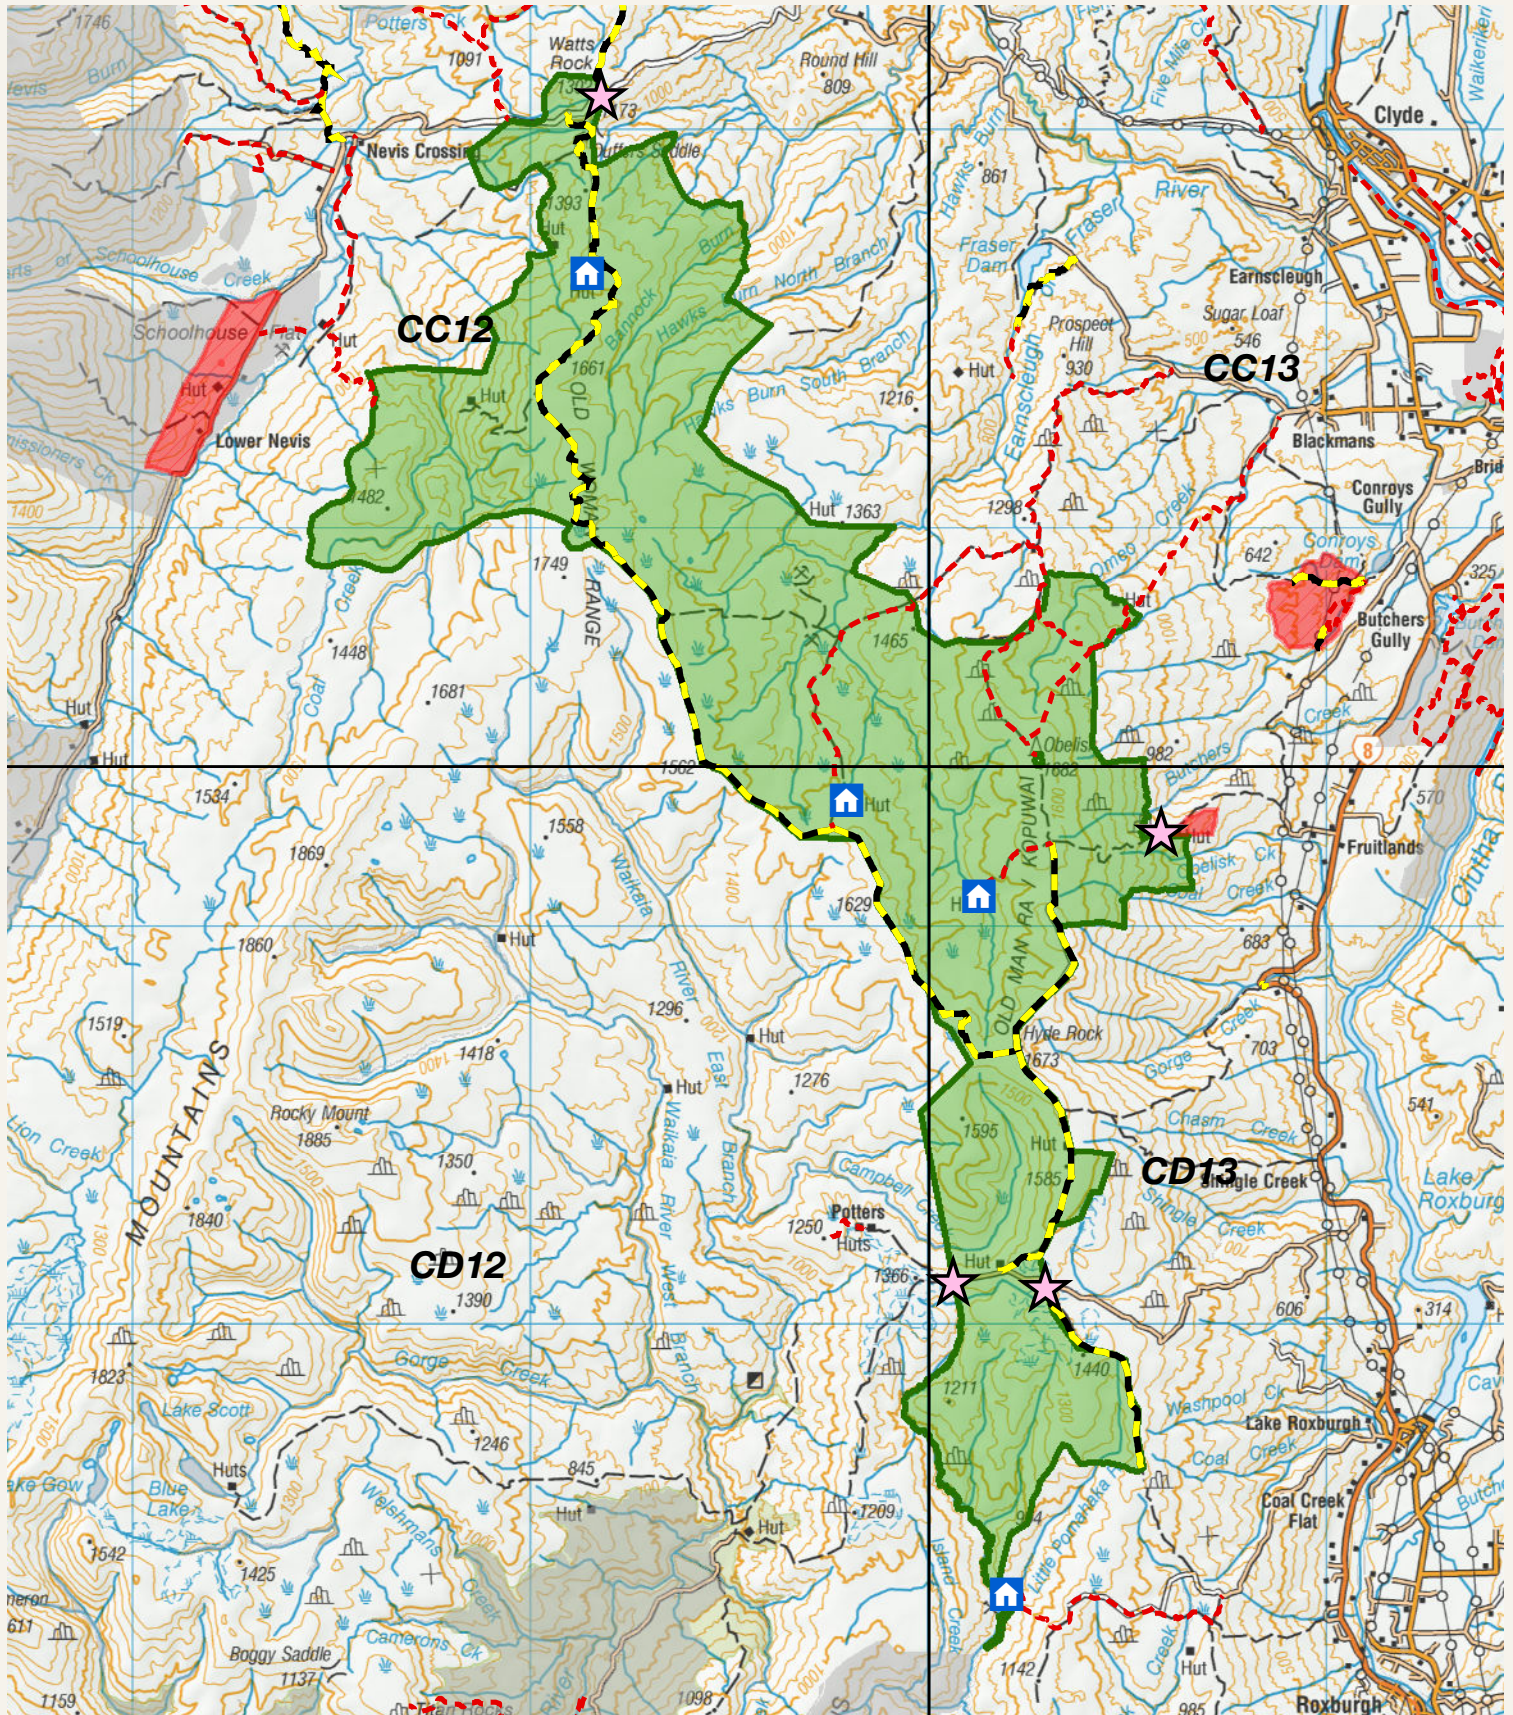

Hunting Permit Map

Kopuwait hunting block
Central Otago hunting area

Your permit is valid only for the area shown as green in this map

Check your permit and the DOC website for conditions that may apply to this area: www.doc.govt.nz/hunting

-  Boundary of this hunting block
-  Access point - described on DOC website
-  DOC Hut
-  Hunting is permitted
-  Hunting is restricted
-  Hunting is prohibited
-  Other public conservation land
-  Topo50 Sheetlines
-  DOC tracks - dog or firearm conditions may apply
-  Tracks
-  4WD

This map is draft only (November 2020)
Please contact the <DOC office location> DOC office on xx-xxxx for more details.
This map is a guide only and should not be used for navigational purposes.
We recommend NZTopo50 series map(s)

Not for publication nor navigation | 1:190,000
Crown Copyright Reserved
DOC, Geospatial Services | November 2020

New Zealand Government