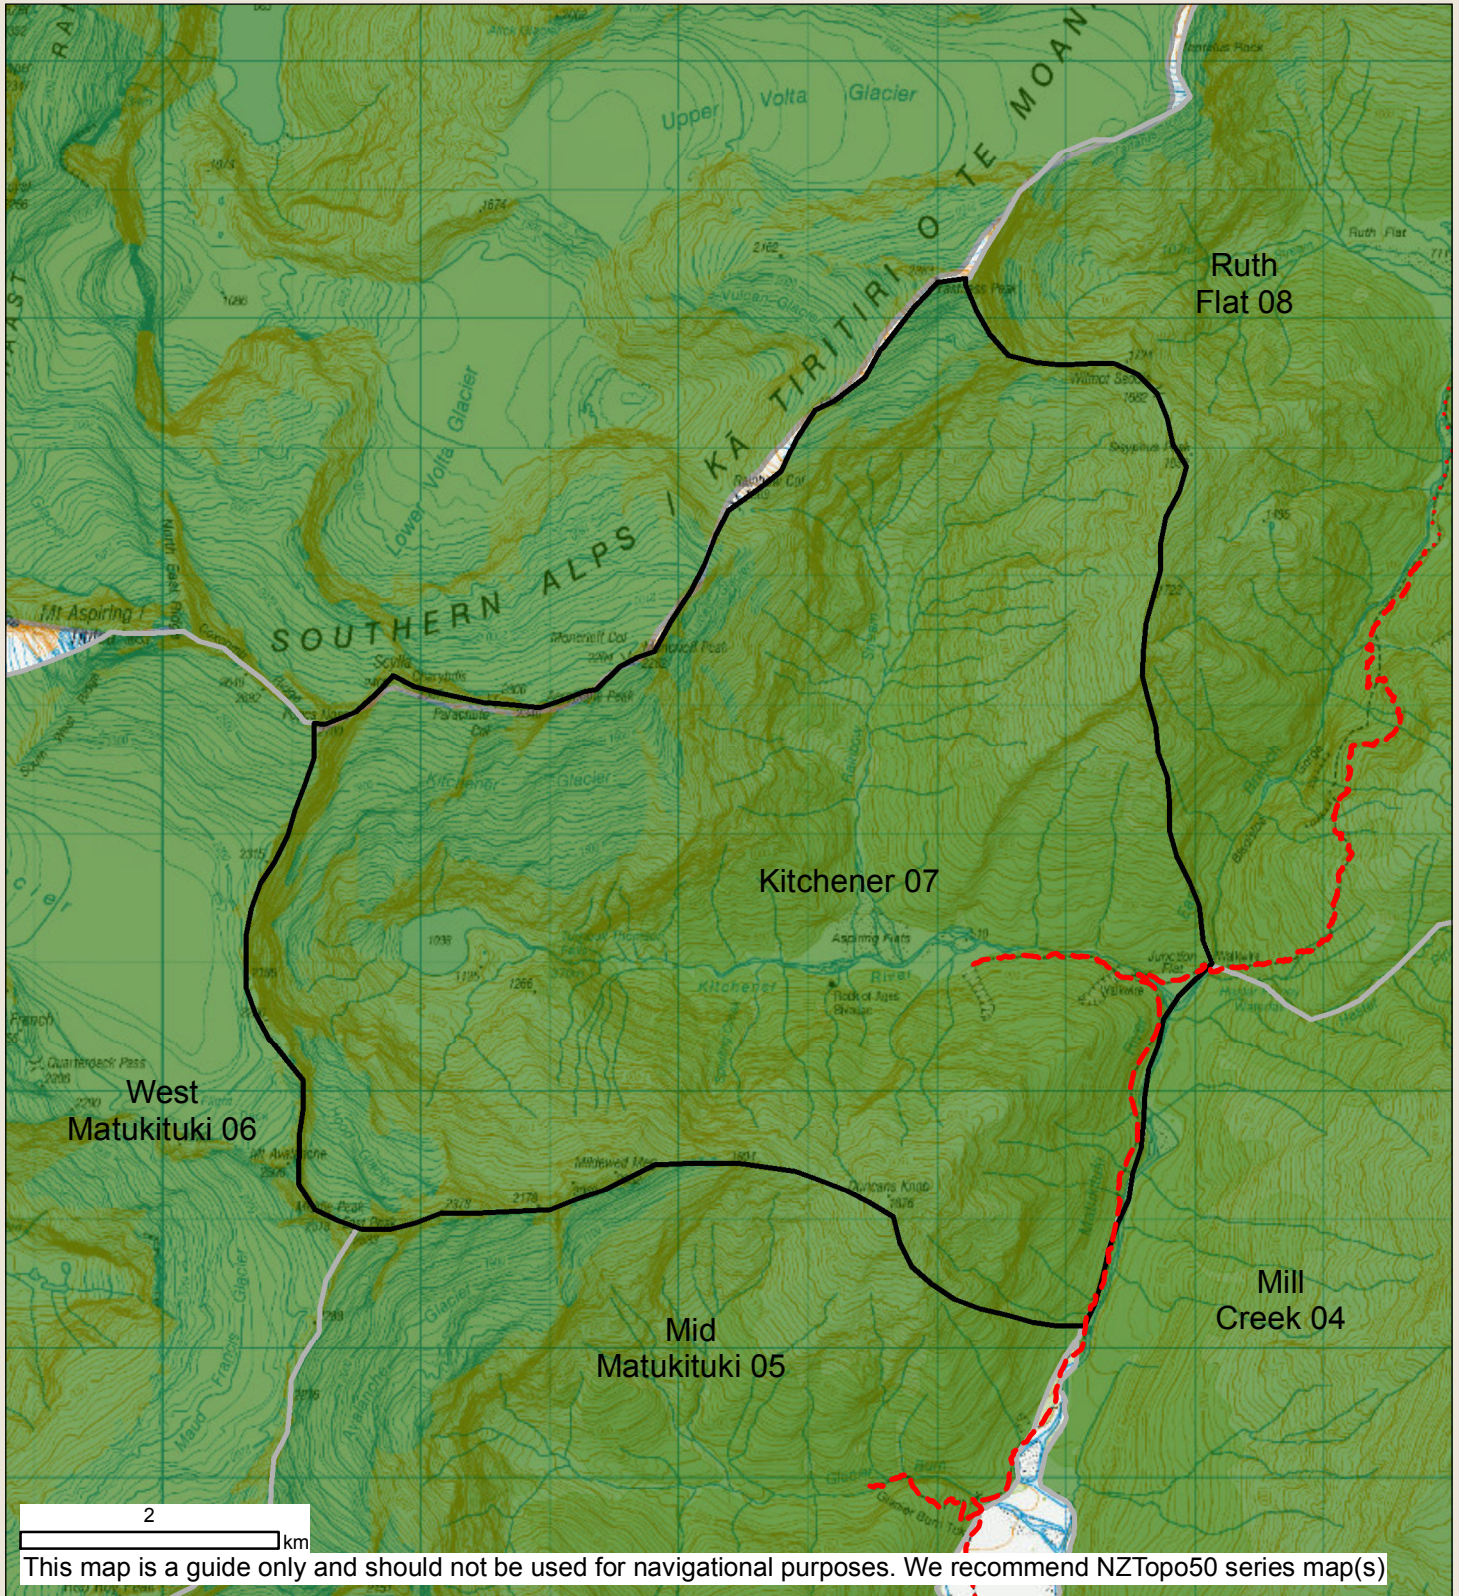

Kitchener

BLOCK ID: 07

Check your permit and the DOC website for conditions that may apply to this area: www.doc.govt.nz/hunting

Department of Conservation
Te Papa Atawhai
New Zealand Government

This map is a guide only and should not be used for navigational purposes. We recommend NZTopo50 series map(s)

- | | | |
|--|---|--------------------------------|
| Boundary of this hunting block | Hunting is permitted | Other public conservation land |
| Landing point - described on DOC website | Hunting is restricted | Topo50 Sheetlines |
| Access point - described on DOC website | Hunting is prohibited | DOC Hut |
| Tracks | No dogs. | |
| 4WD | No aircraft access - foot access only. | |

Balloted ROAR block from mid March to end April annually
Access requires land owner permission