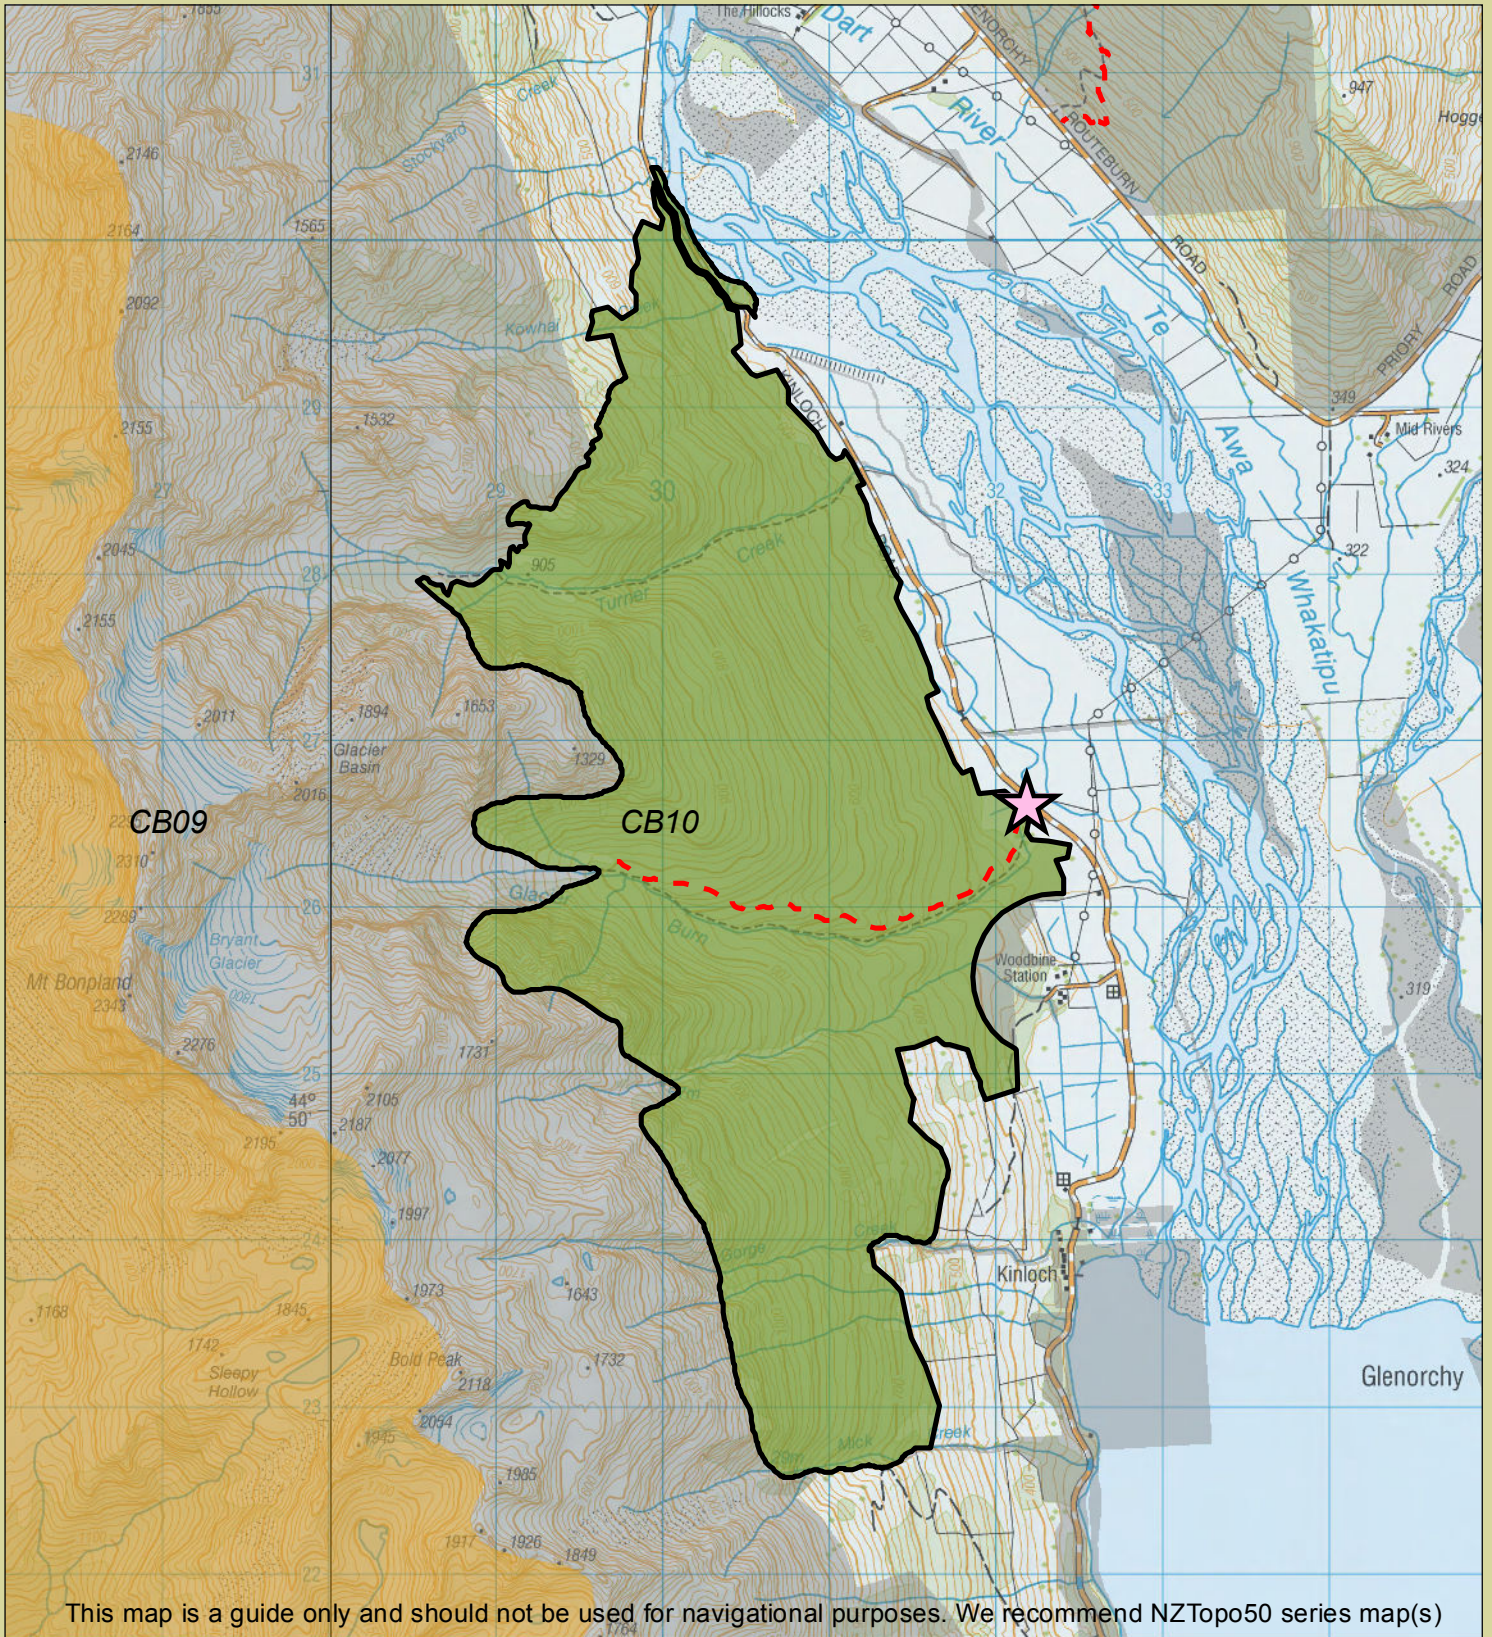

Otago hunting

Kinloch Kowhai Bush

Department of Conservation
Te Papa Atawhai

Check your permit and the DOC website for conditions that may apply to this area: www.doc.govt.nz/hunting

Legend

- | | | |
|---|--------------------------------|--|
| Boundary of this hunting block | Hunting is permitted | DOC tracks - dog or firearm conditions may apply |
| Access point - described on DOC website | Hunting is restricted | Route |
| DOC hut | Hunting is prohibited | 4WD |
| CA11 NZTopo50 map sheet | Other public conservation land | |