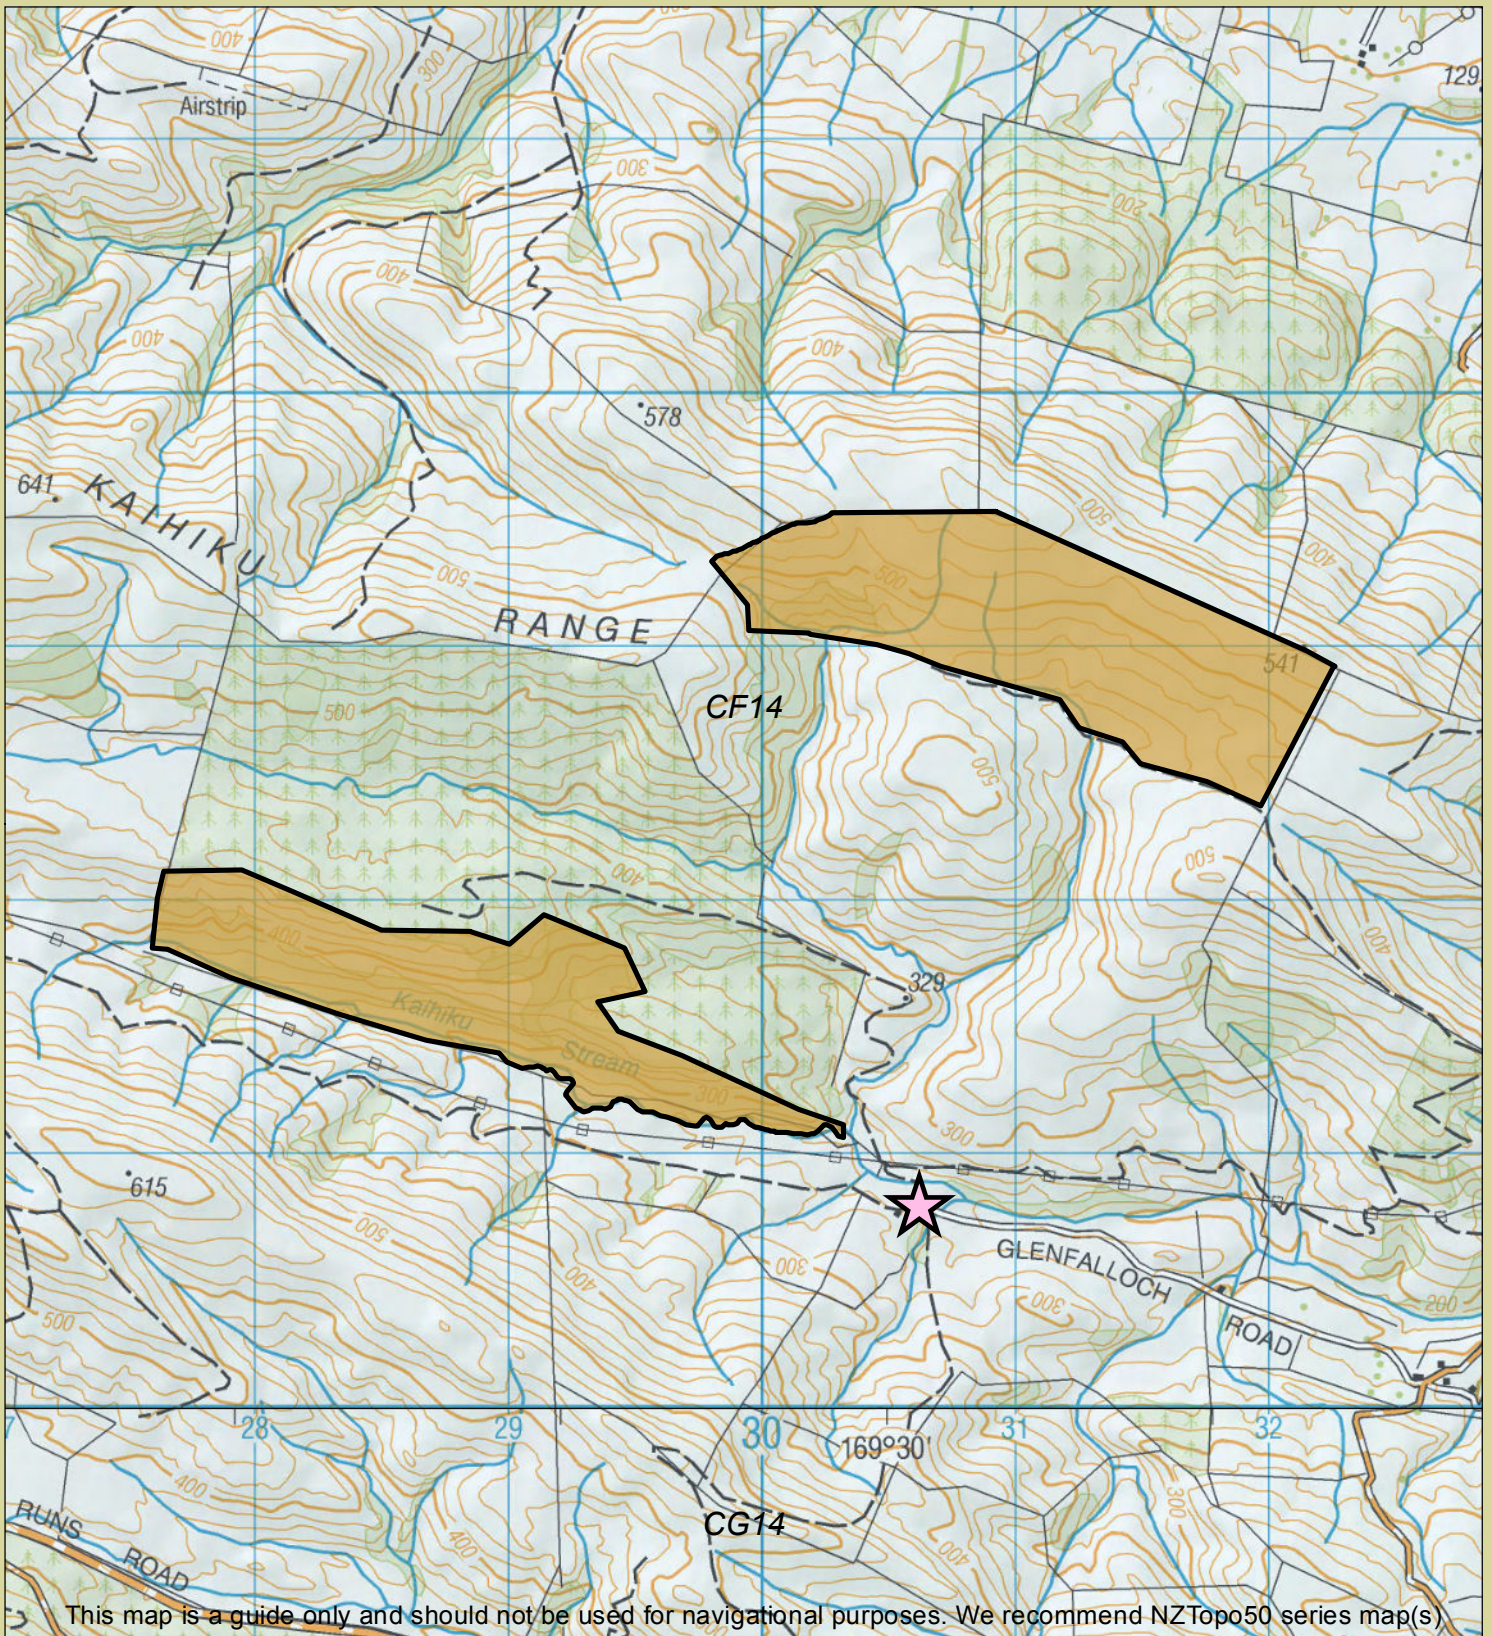

Otago hunting Kaihiku

Department of Conservation
Te Papa Atawhai

Check your permit and the DOC website for conditions that may apply to this area: www.doc.govt.nz/hunting

Legend

- | | | |
|---|--------------------------------|--|
| Boundary of this hunting block | Hunting is permitted | DOC tracks - dog or firearm conditions may apply |
| Access point - described on DOC website | Hunting is restricted | Route |
| DOC hut | Hunting is prohibited | 4WD |
| CA11 NZTopo50 map sheet | Other public conservation land | |