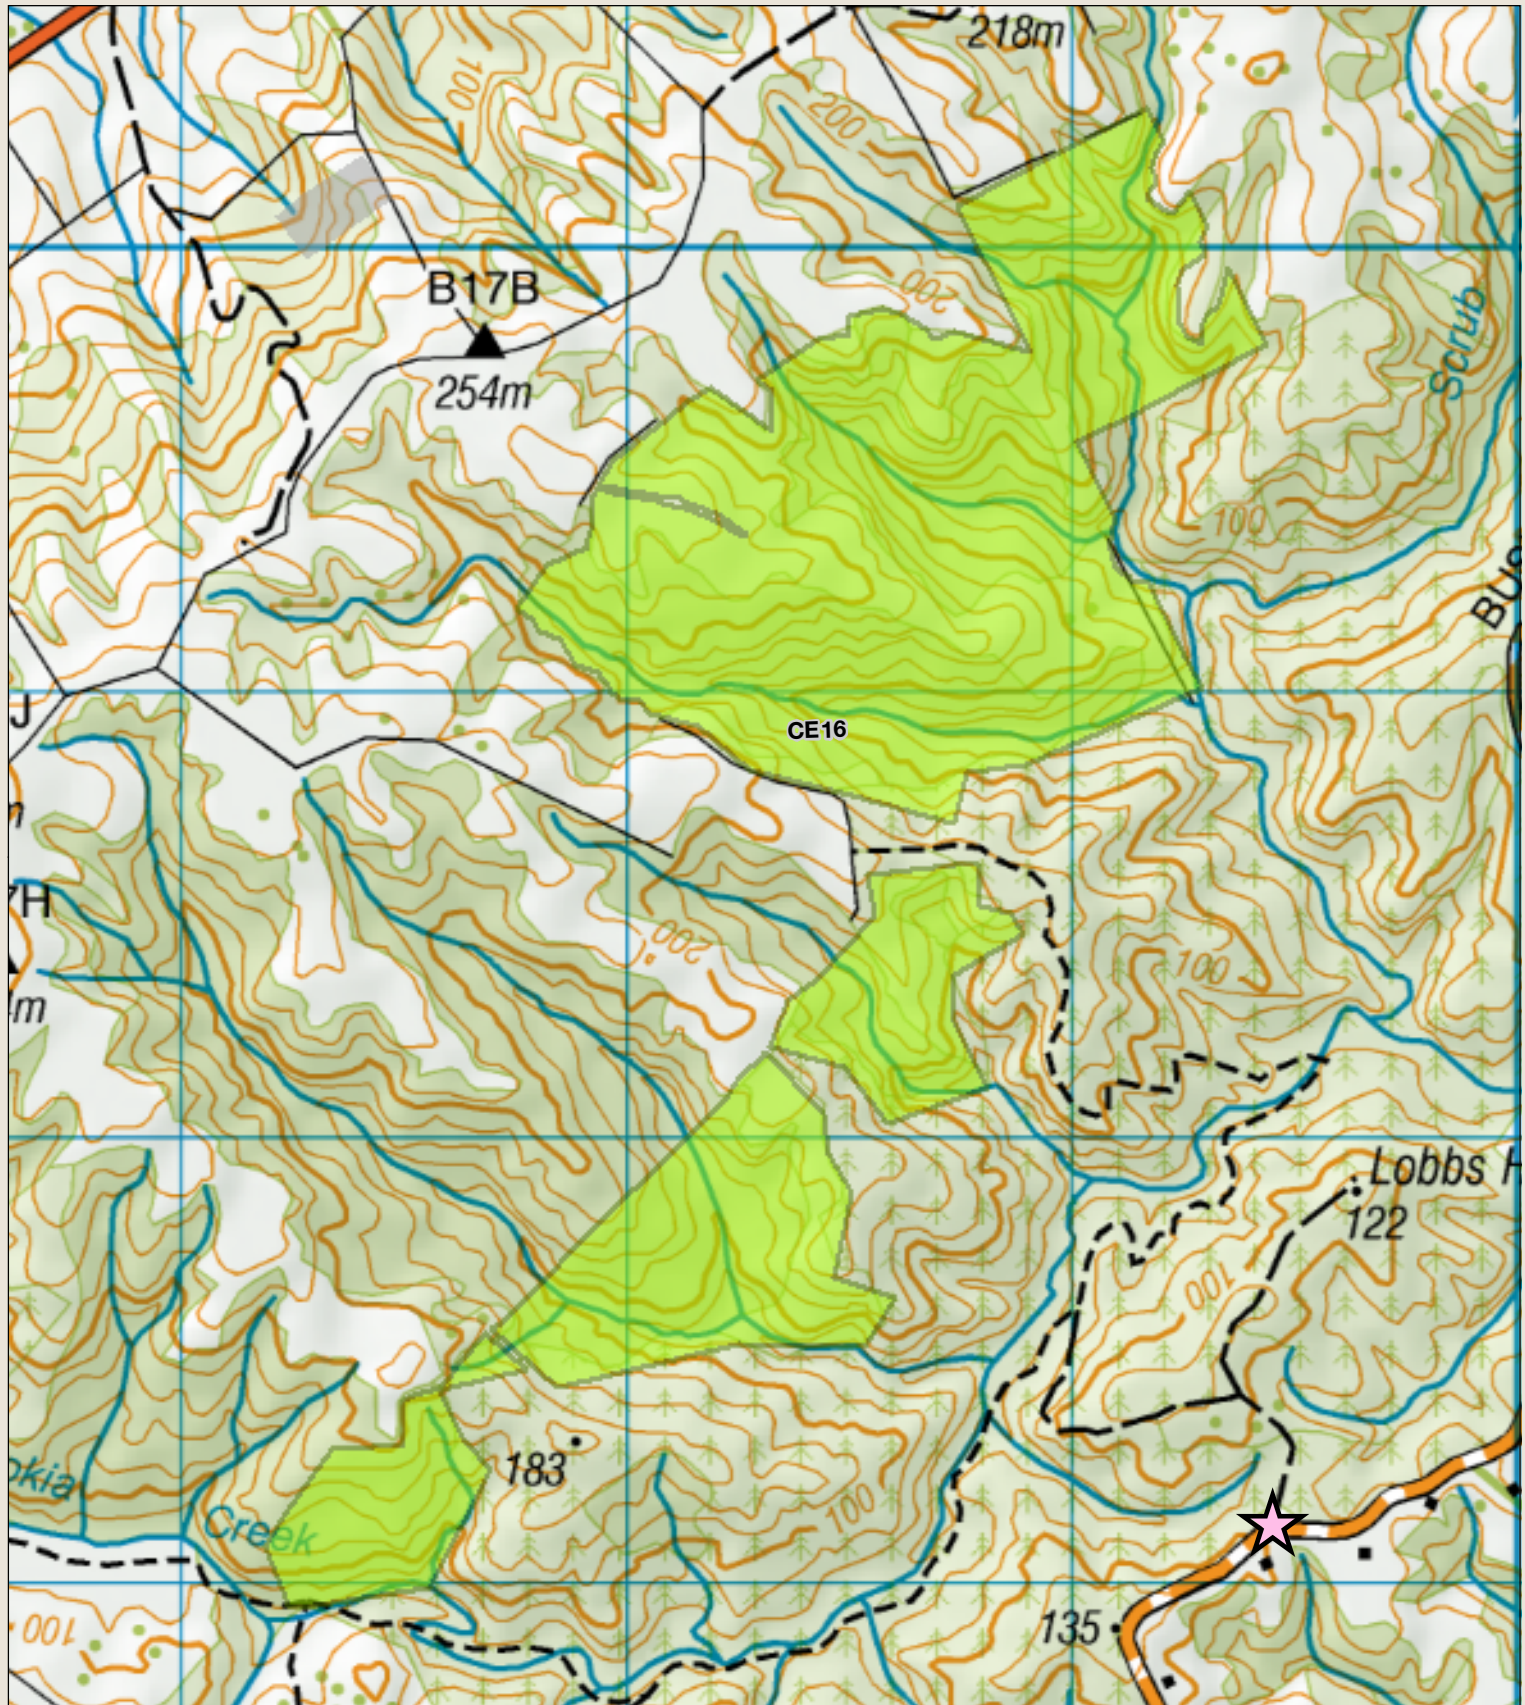

Coastal Otago north of the Catlins

Hope Hill hunting permit map

Department of Conservation
Te Papa Atawhai

Your permit is valid only for the area shown as green in this map

This map is a guide only and should not be used for navigational purposes. We recommend NZTopo50 series map(s)

- | | | |
|---|--------------------------------|--|
| Boundary of this hunting block | Hunting is prohibited | DOC tracks - dog or firearm conditions may apply |
| Access point - described on DOC website | Hunting is permitted | Tracks |
| DOC Hut | Hunting is restricted due to; | 4WD |
| Topo50 Sheetlines | Other public conservation land | |

Balloted ROAR block from 20th March to 20th April inclusive
- open hunting outside these dates