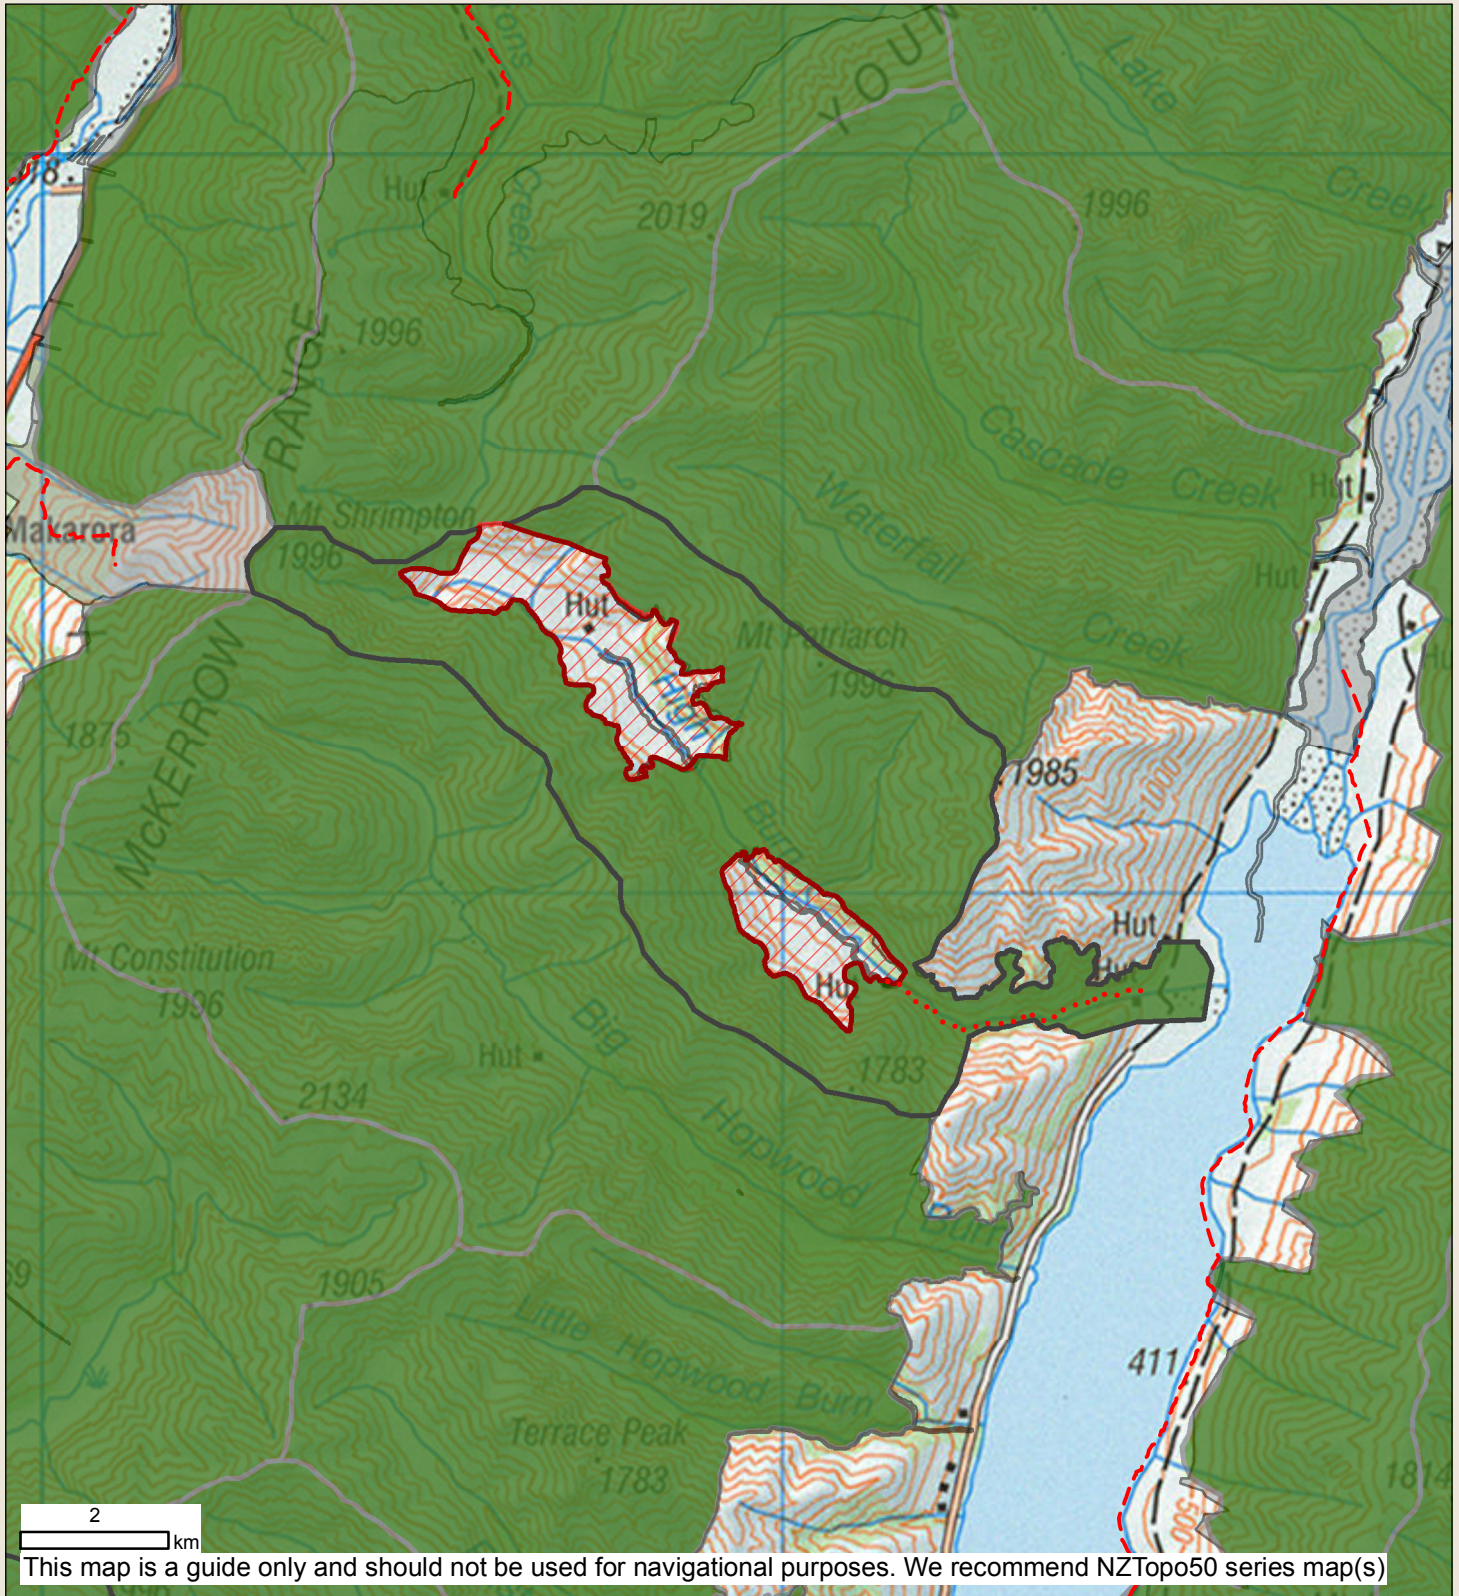

# High Burn

- |  |                                      |                                |
|--|--------------------------------------|--------------------------------|
| Boundary of this hunting block           | Hunting is permitted                 | Other public conservation land |
| Landing point - described on DOC website | Hunting is restricted                | Topo50 Sheetlines              |
| Access point - described on DOC website  | No Firearms<br>Hunting is prohibited | DOC Hut                        |
| Tracks                                   |                                      |                                |
| 4WD                                      |                                      |                                |

**No dogs.**

**Helicopter access only**

**Balloted ROAR block from mid March to end April annually**

**All huts are private.**