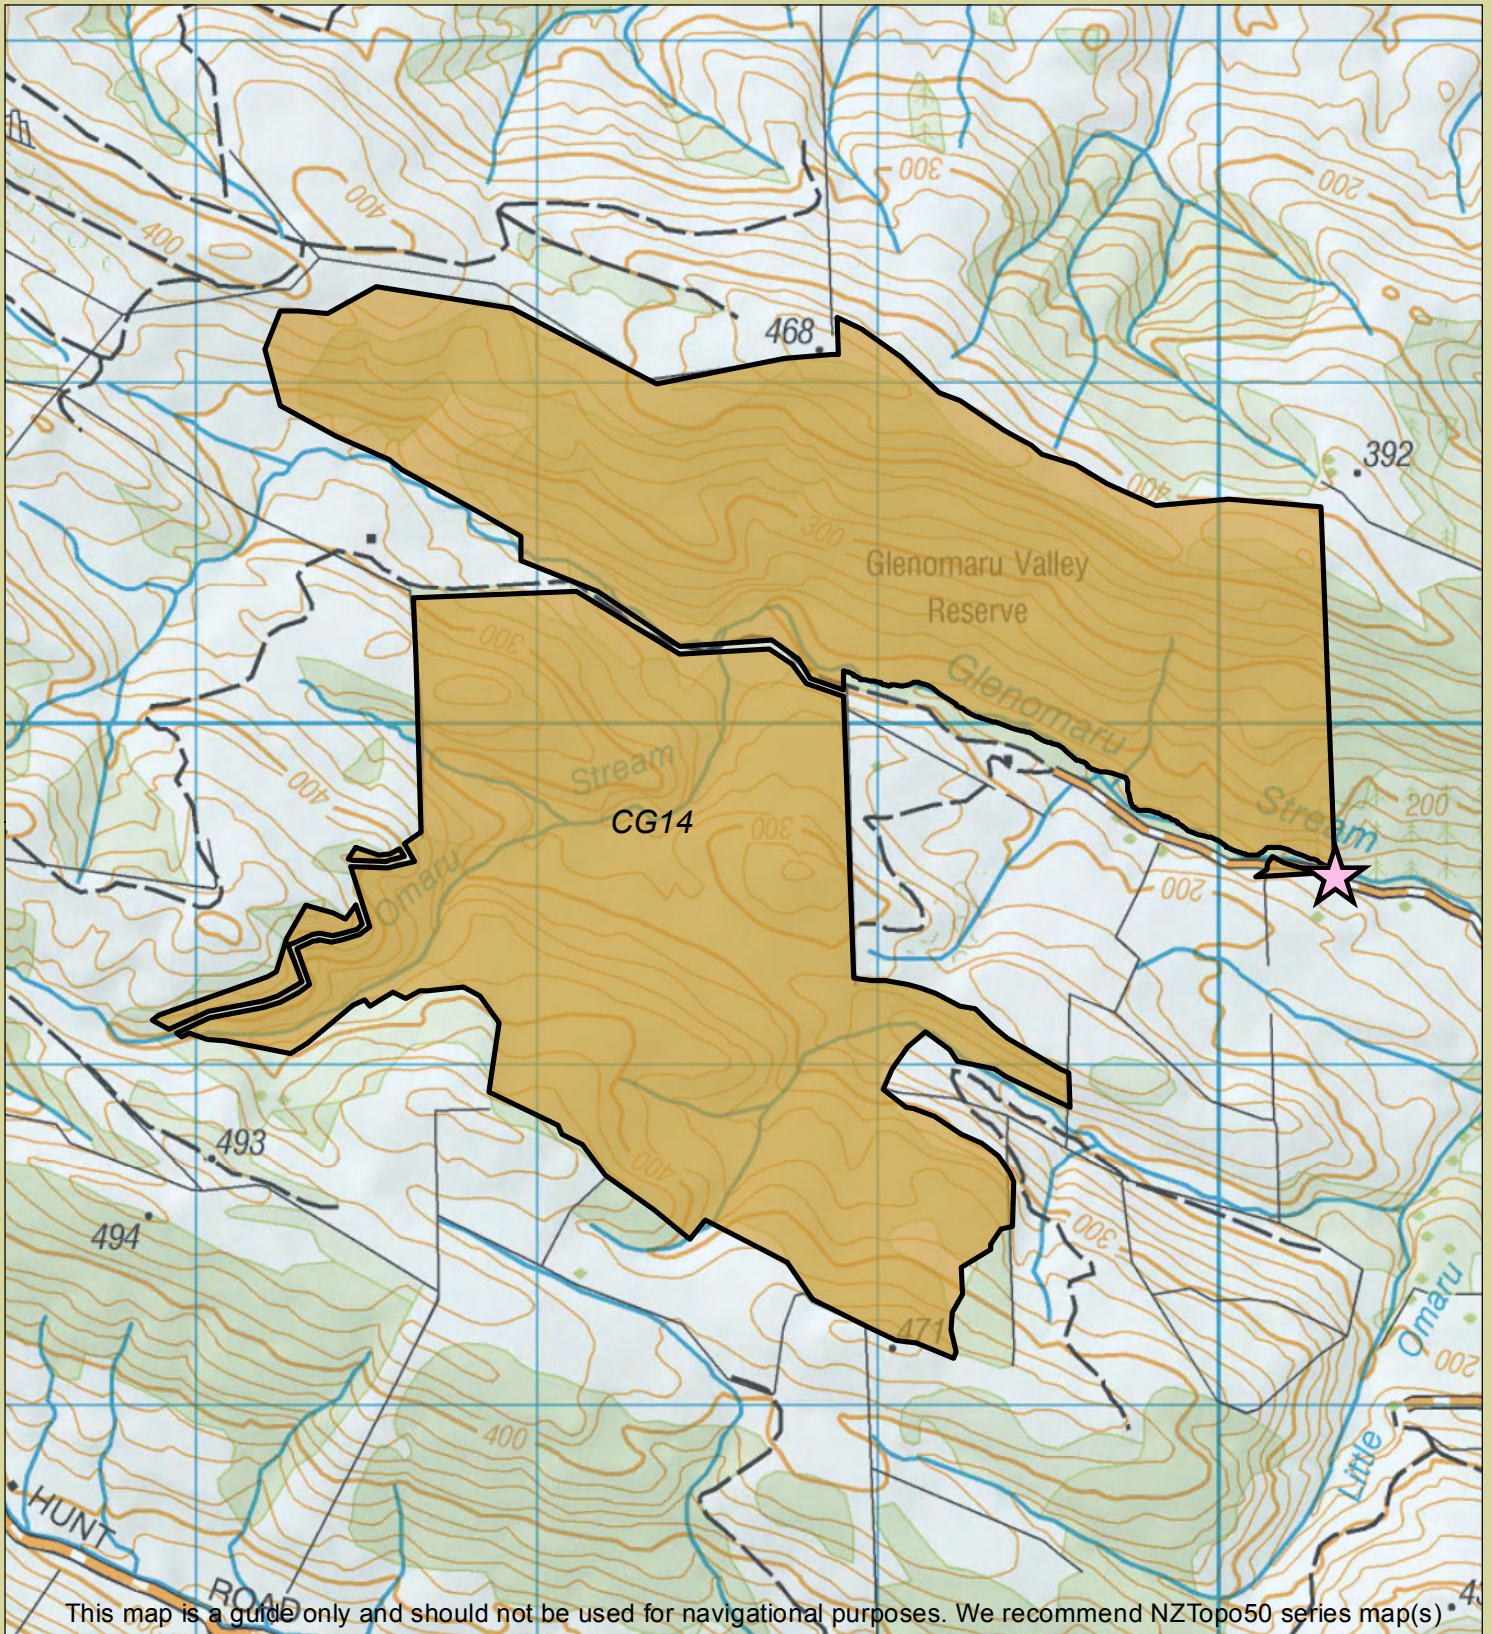

Otago hunting Glenomaru

Department of Conservation
Te Papa Atawhai

Check your permit and the DOC website for conditions that may apply to this area: www.doc.govt.nz/hunting

This map is a guide only and should not be used for navigational purposes. We recommend NZTopo50 series map(s) 4.

Legend

- | | | |
|---|--------------------------------|--|
| Boundary of this hunting block | Hunting is permitted | DOC tracks - dog or firearm conditions may apply |
| Access point - described on DOC website | Hunting is restricted | Route |
| DOC hut | Hunting is prohibited | 4WD |
| CA11 NZTopo50 map sheet | Other public conservation land | |