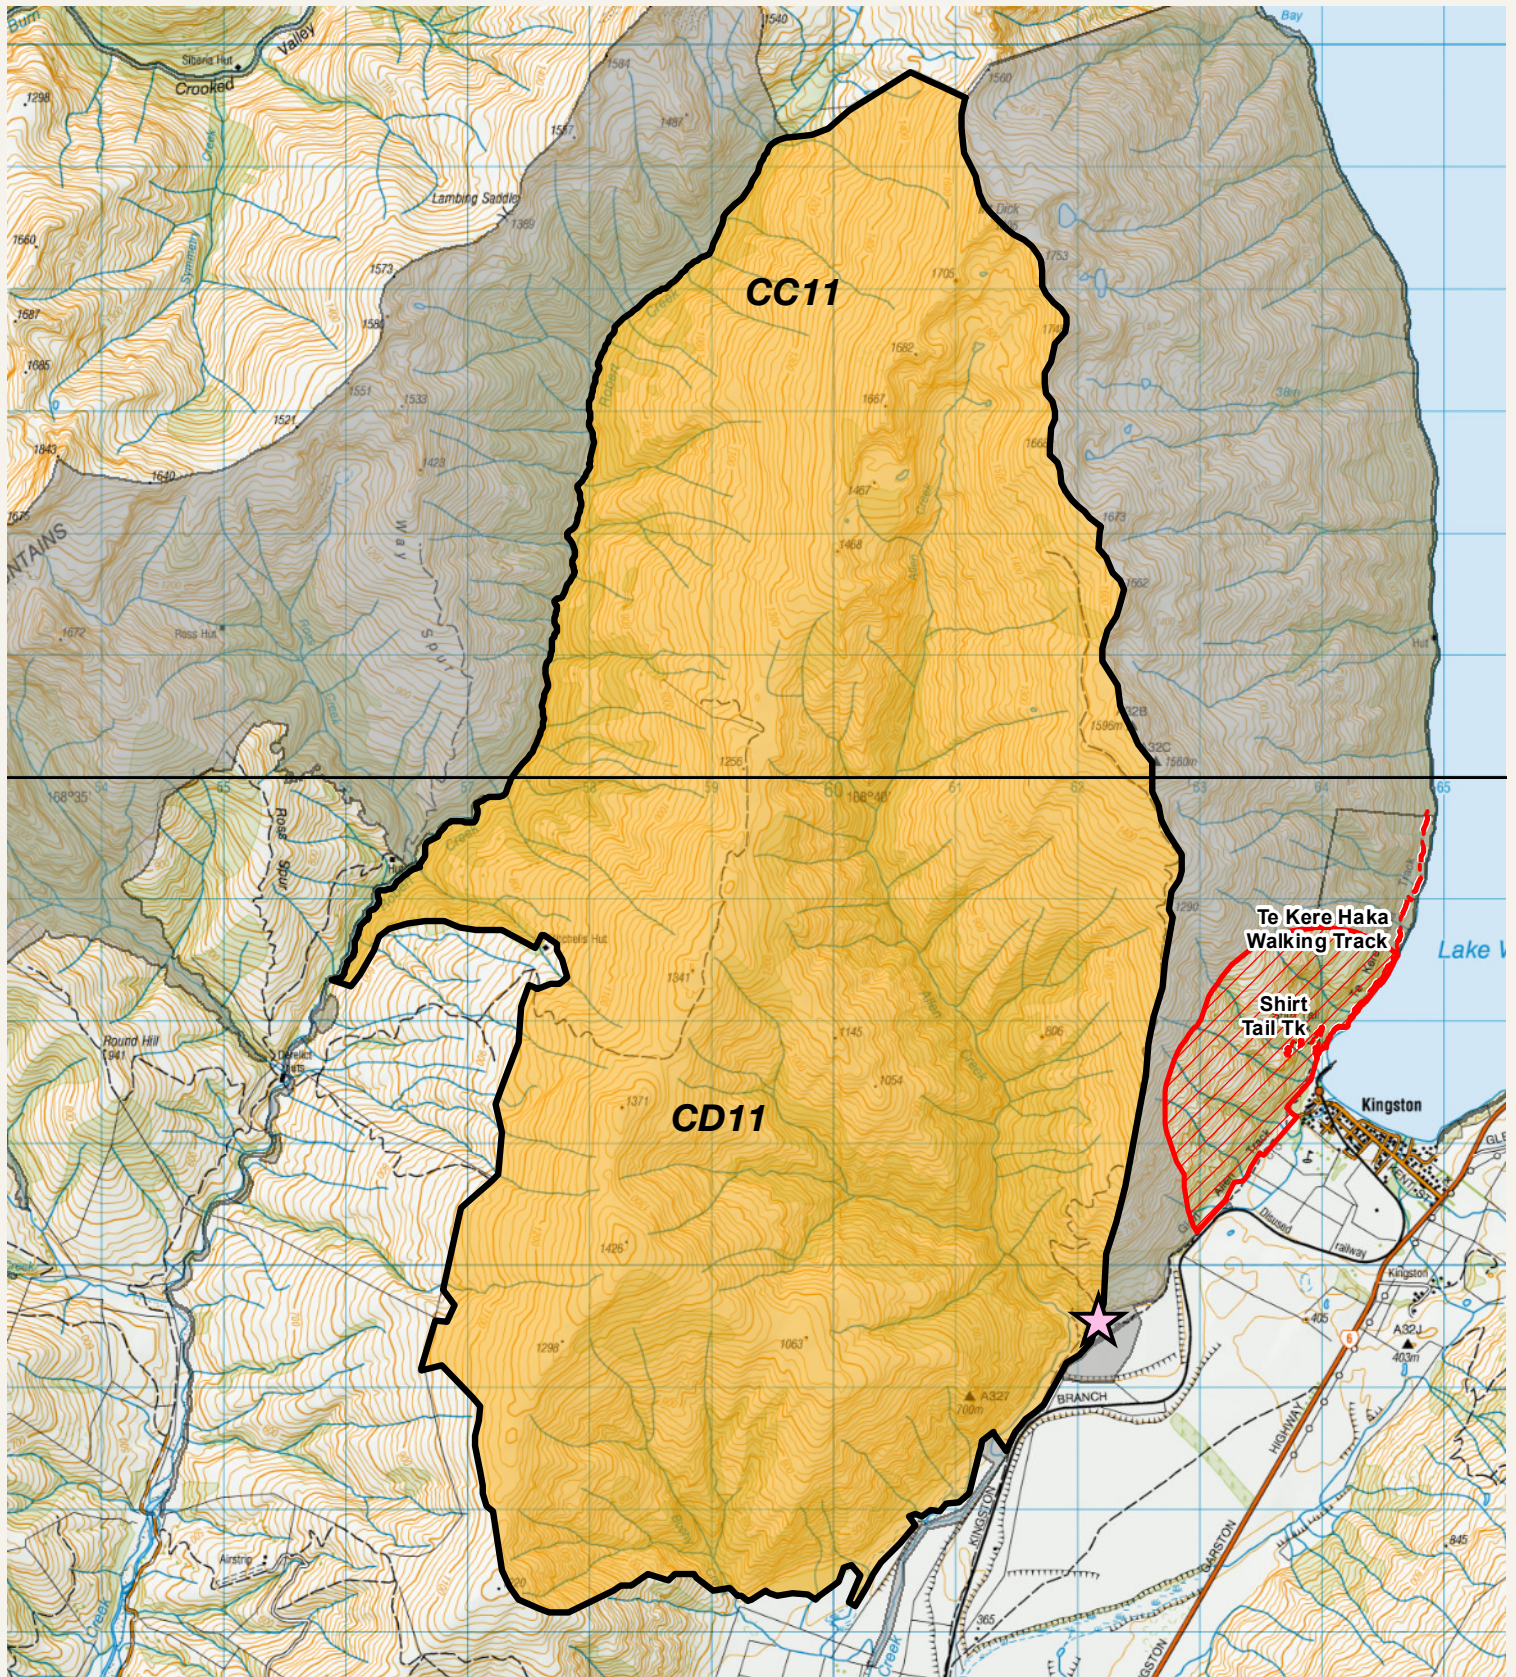

# Glen Allen

## Hunting Permit Map Southern South Island

Your permit is valid only for the area shown as orange in this map

Check your permit and the DOC website for conditions that may apply to this area: [www.doc.govt.nz/hunting](http://www.doc.govt.nz/hunting)

- |  |  |   |
|--|--|---|
|  Boundary of this hunting block          |  Hunting is permitted           | DOC tracks - dog or firearm conditions may apply  |
|  Access point - described on DOC website |  Hunting is restricted          |  Tracks |
|  Topo50 Sheetlines                       |  Hunting is prohibited          |  4WD    |
|  |  Other public conservation land |   |

C:\GIS\_Analysis\Projects\2020\_2021\SouthIsland\I210805\_Hunting\_block\_update\_Glen\_Allen\_Whakatipu\_WB\Hunting\_block\_update\_Glen\_Allen\_Whakatipu\_area\_maps.mxd