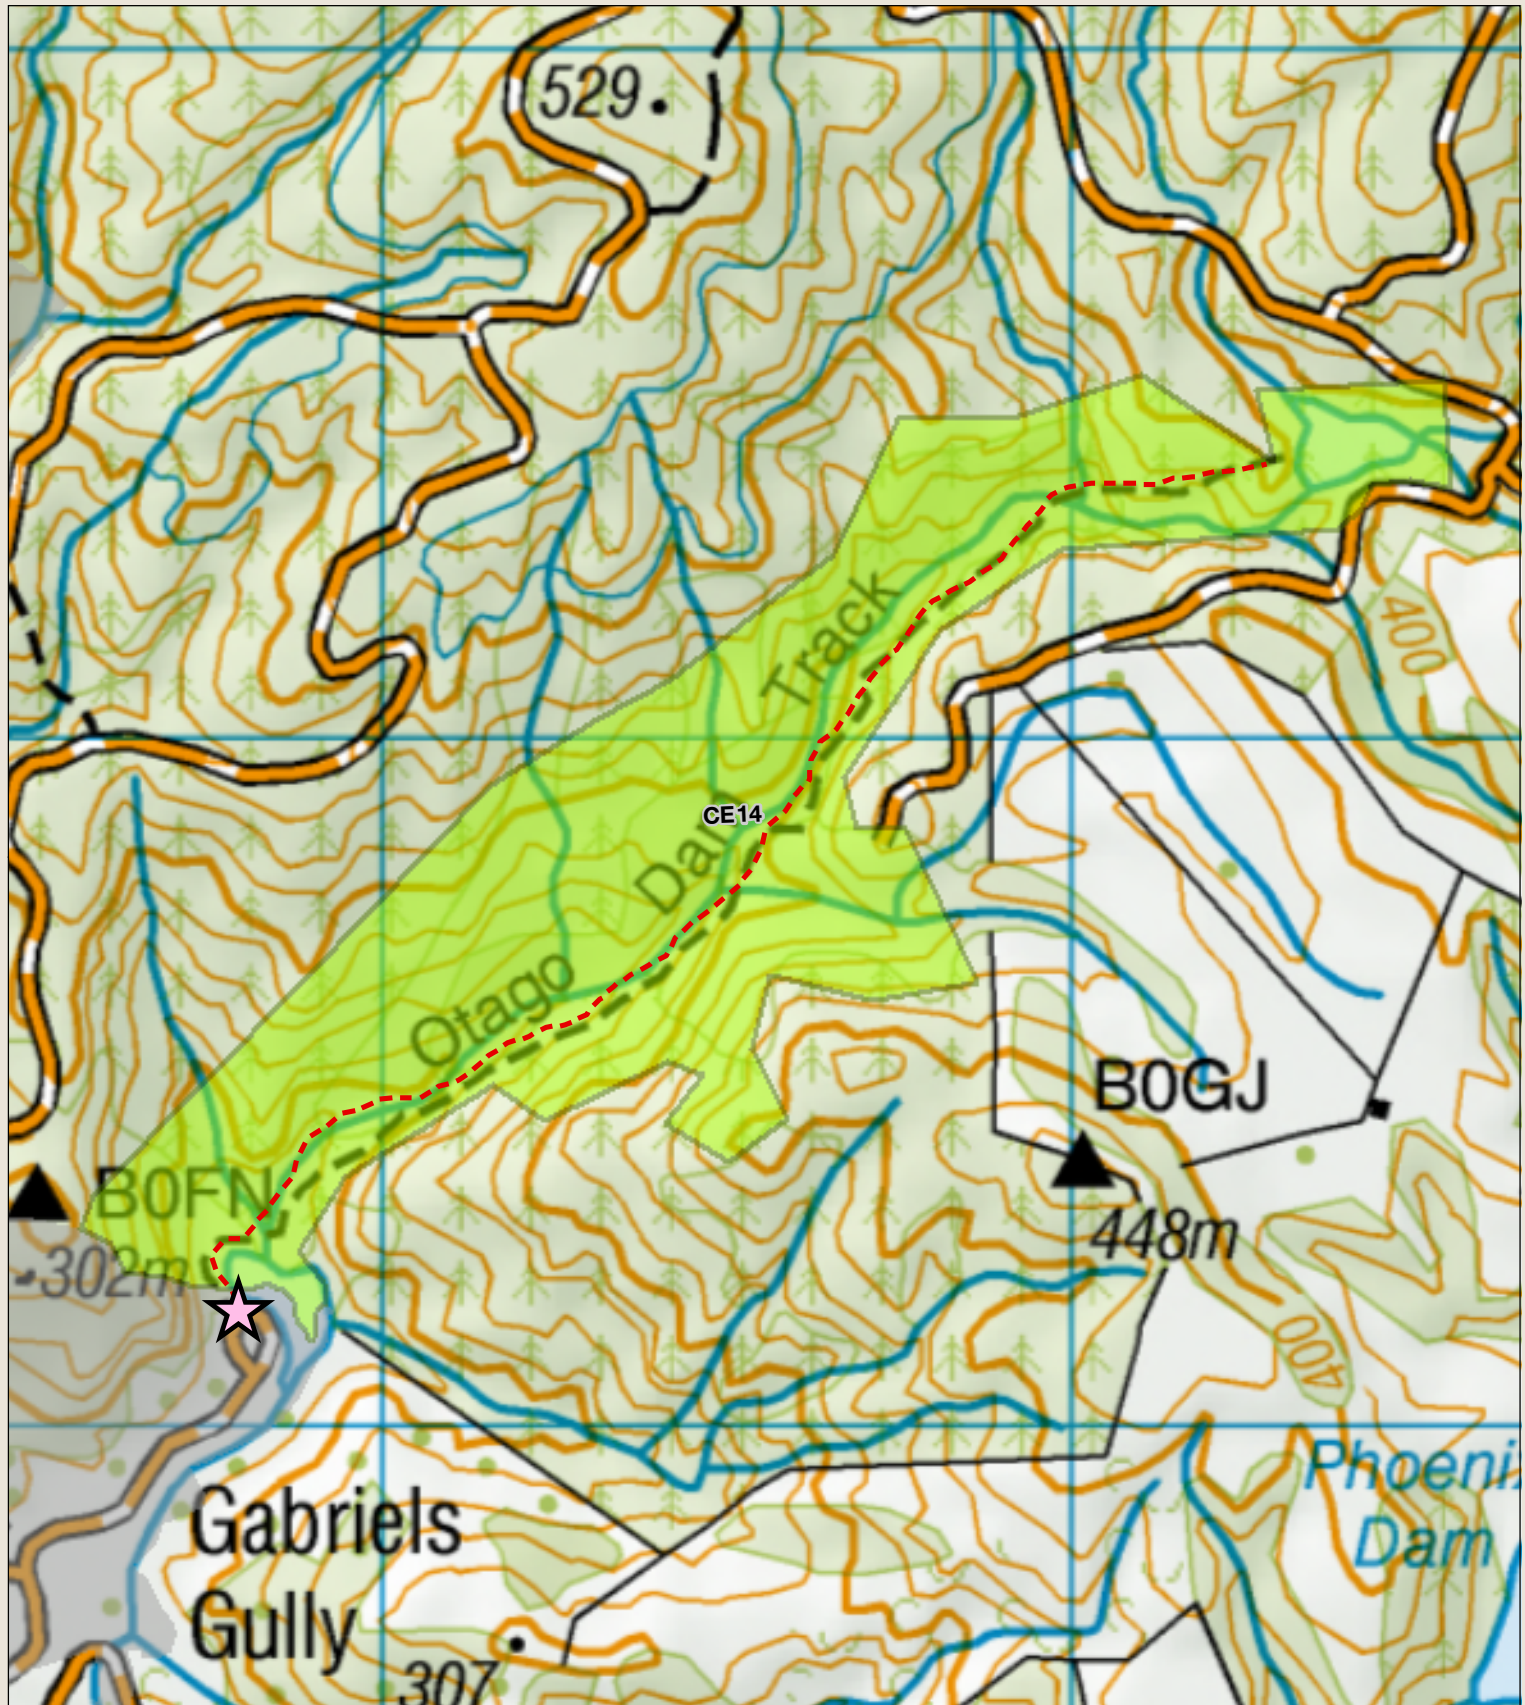

Coastal Otago north of the Catlins Gabriels Gully hunting permit map

Department of Conservation
Te Papa Atawhai

Your permit is valid only for the area shown as green in this map

This map is a guide only and should not be used for navigational purposes. We recommend NZTopo50 series map(s)

- | | | |
|---|--------------------------------|--|
| Boundary of this hunting block | Hunting is prohibited | DOC tracks - dog or firearm conditions may apply |
| Access point - described on DOC website | Hunting is permitted | Tracks |
| DOC Hut | Hunting is restricted due to; | 4WD |
| Topo50 Sheetlines | Other public conservation land | |