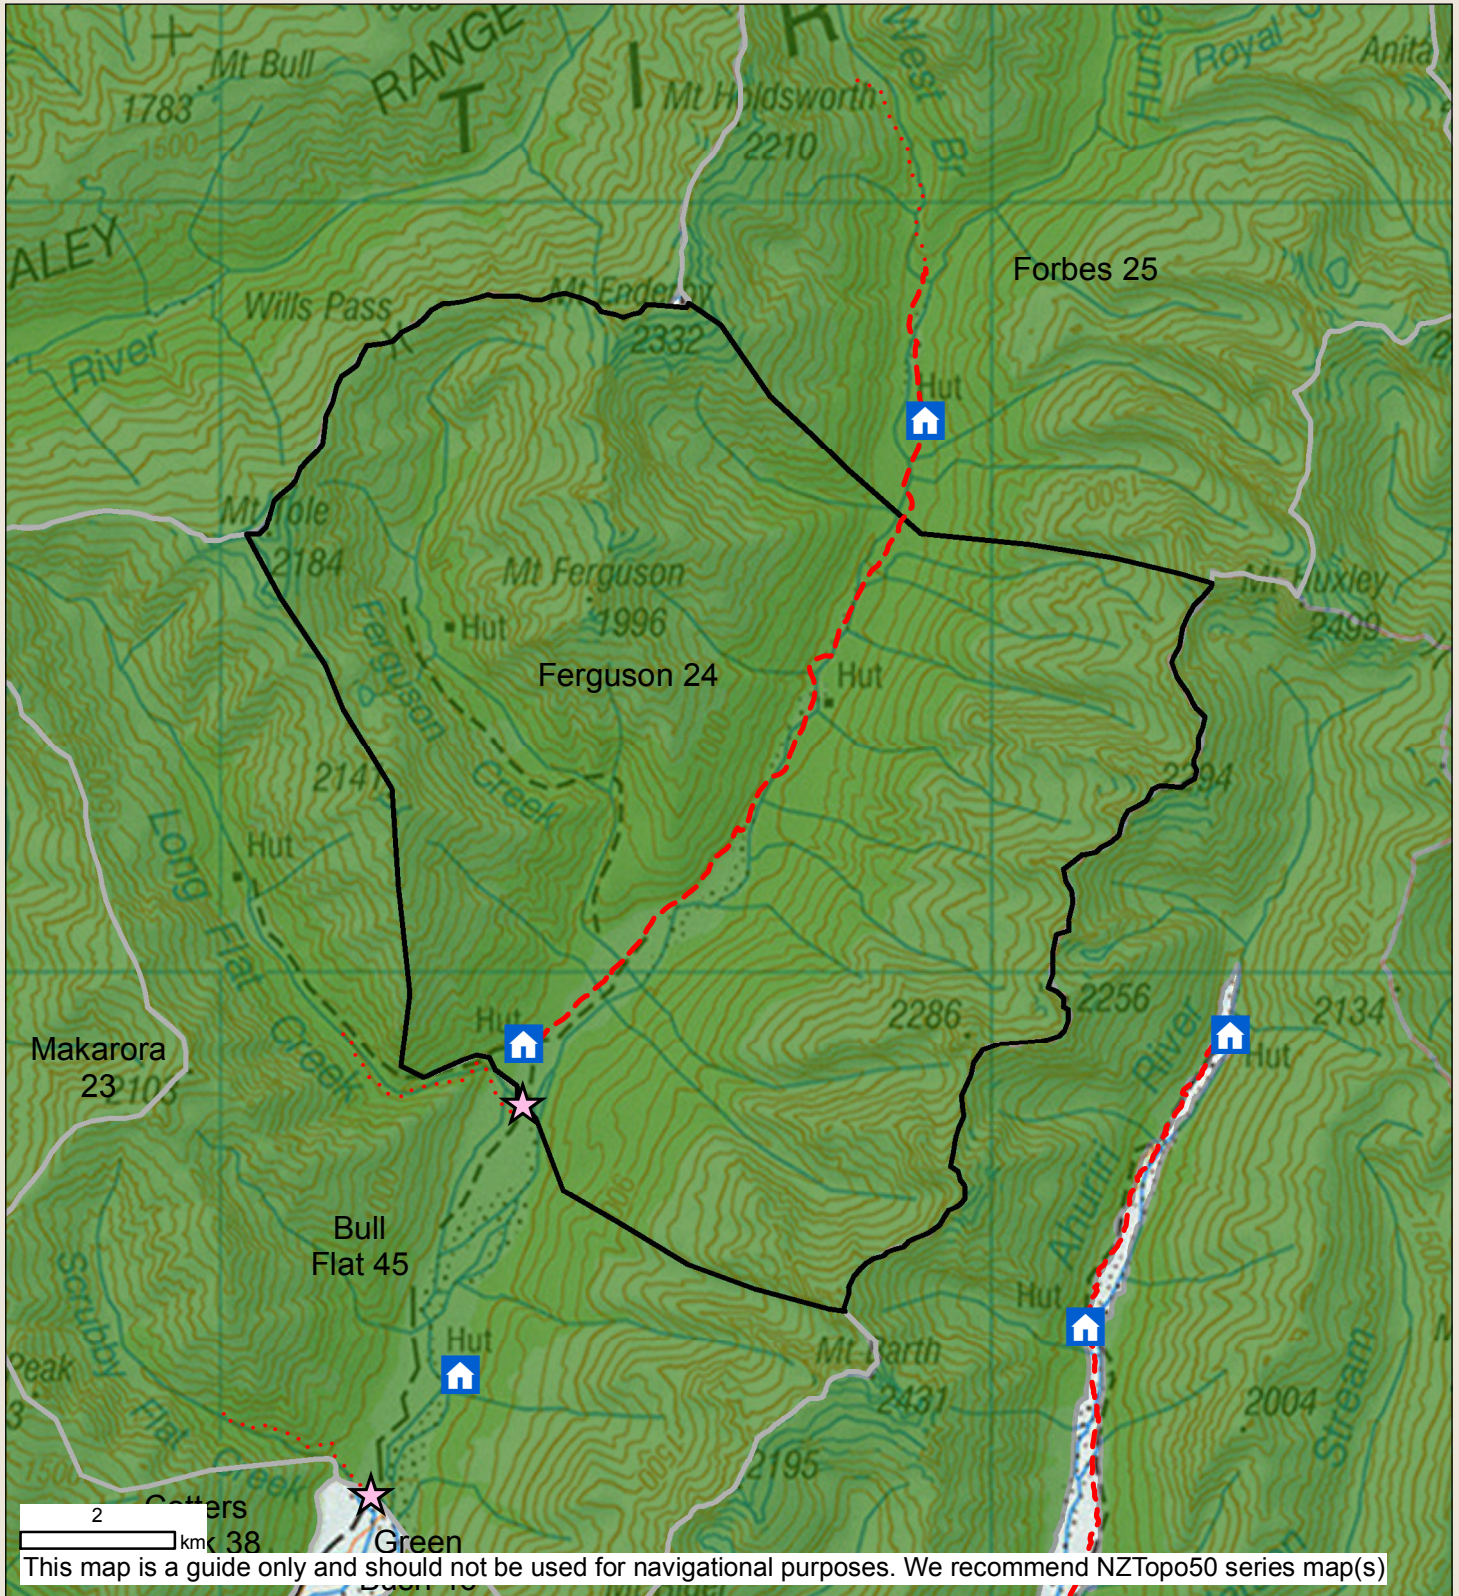

# Ferguson

BLOCK ID: 24

Check your permit and the DOC website for conditions that may apply to this area: [www.doc.govt.nz/hunting](http://www.doc.govt.nz/hunting)

Department of Conservation  
Te Papa Atawhai  
New Zealand Government

- |  |                       |                                |
|--|-----------------------|--------------------------------|
| Boundary of this hunting block           | Hunting is permitted  | Other public conservation land |
| Landing point - described on DOC website | Hunting is restricted | Topo50 Sheetlines              |
| Access point - described on DOC website  | Hunting is prohibited | DOC Hut                        |

Tracks  
 4WD  
**Dogs by DOC permit and only if air access.**  
**Helicopter/fixed wing access only (permit may be required)**  
**Balloted ROAR block from mid March to end April annually**