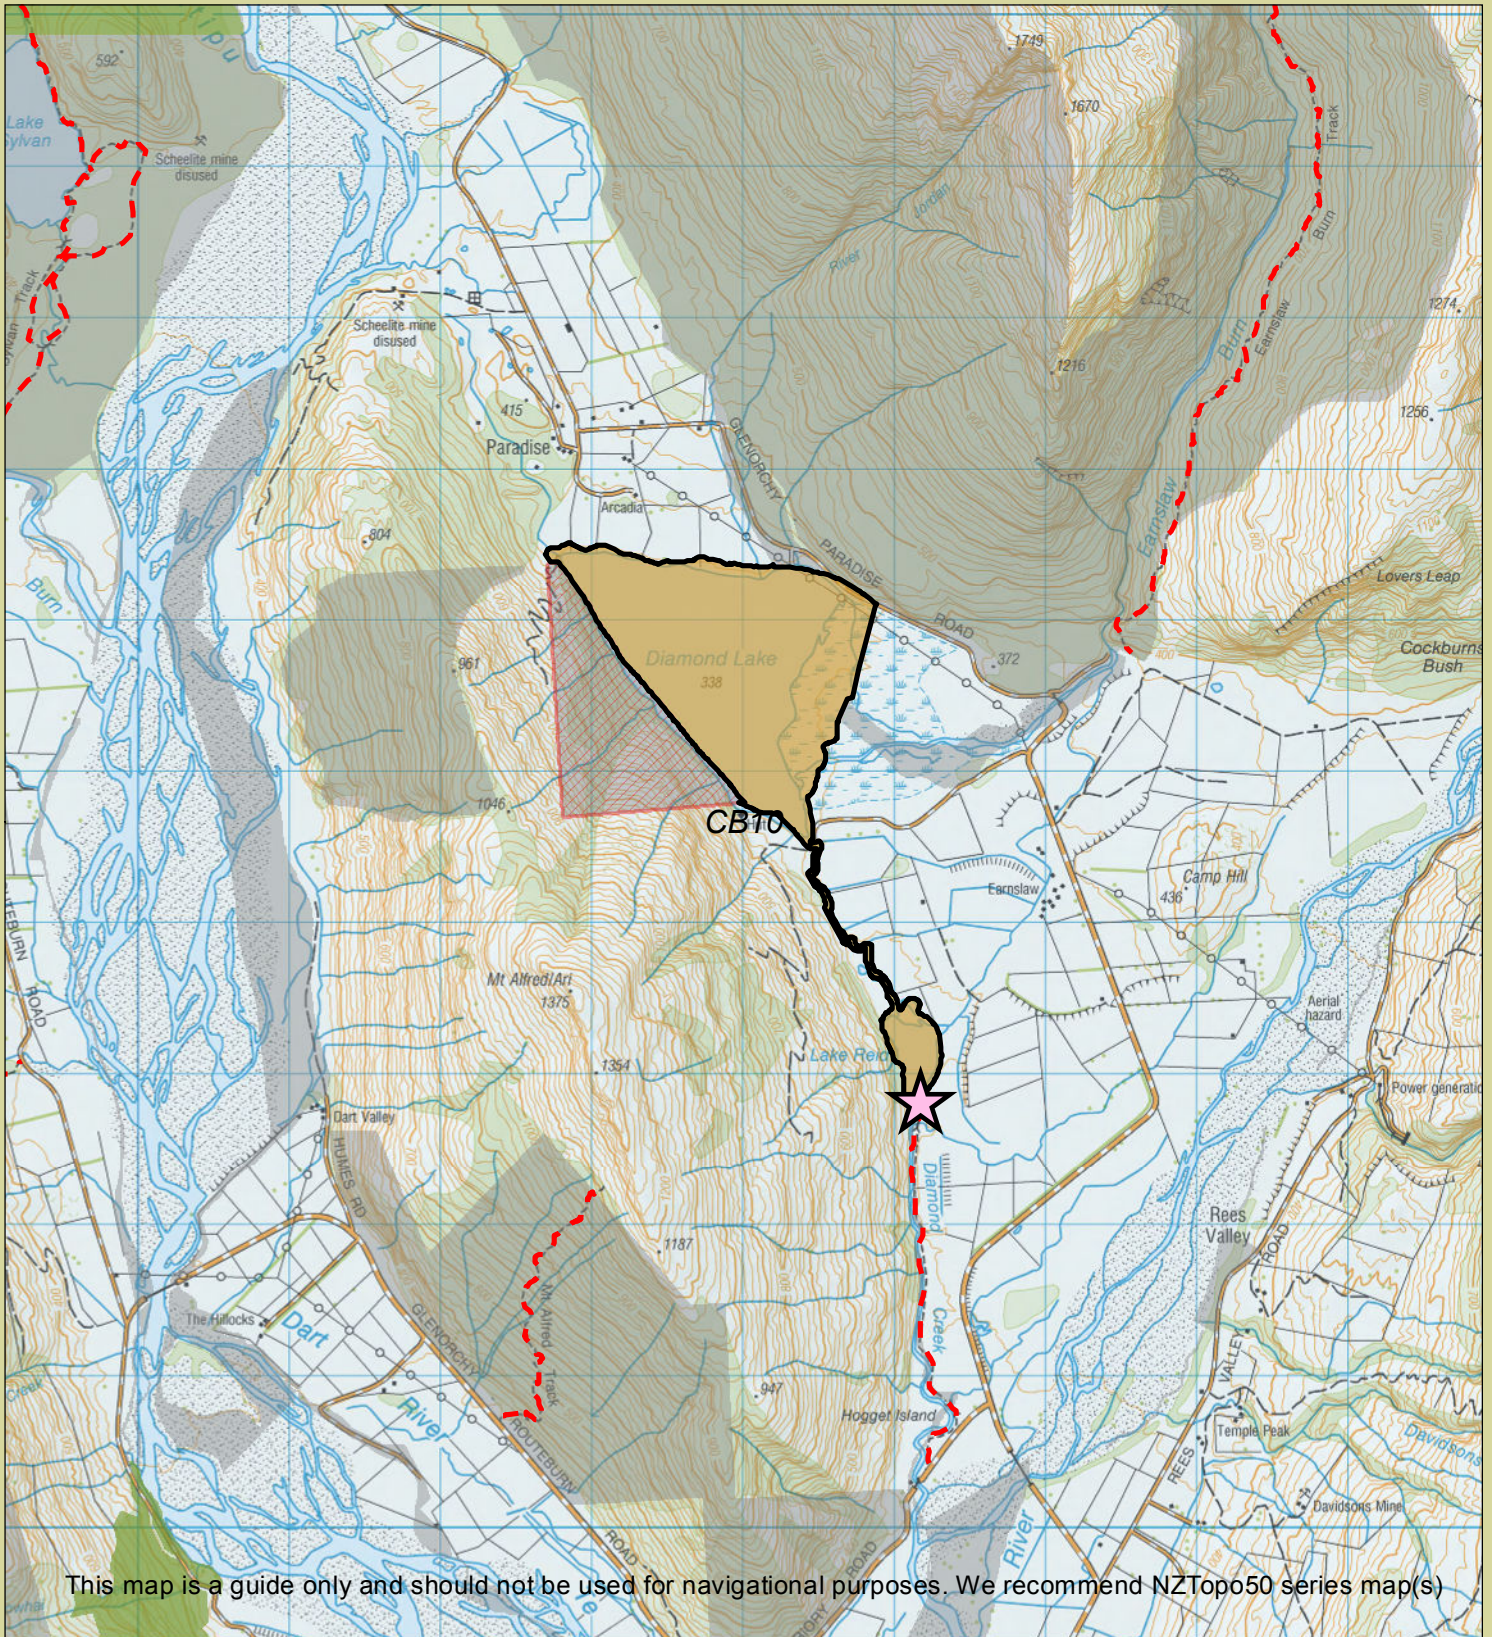

Otago hunting

Diamond Lake and Lake Reid

Check your permit and the DOC website for conditions that may apply to this area: www.doc.govt.nz/hunting

Department of Conservation
Te Papa Atawhai

This map is a guide only and should not be used for navigational purposes. We recommend NZTopo50 series map(s)

Legend

- | | | |
|---|--------------------------------|--|
| Boundary of this hunting block | Hunting is permitted | DOC tracks - dog or firearm conditions may apply |
| Access point - described on DOC website | Hunting is restricted | Walking/Tramping |
| DOC hut | Hunting is prohibited | Route |
| Private hut | Other public conservation land | 4WD |
| CA11 NZTopo50 map sheet | | |