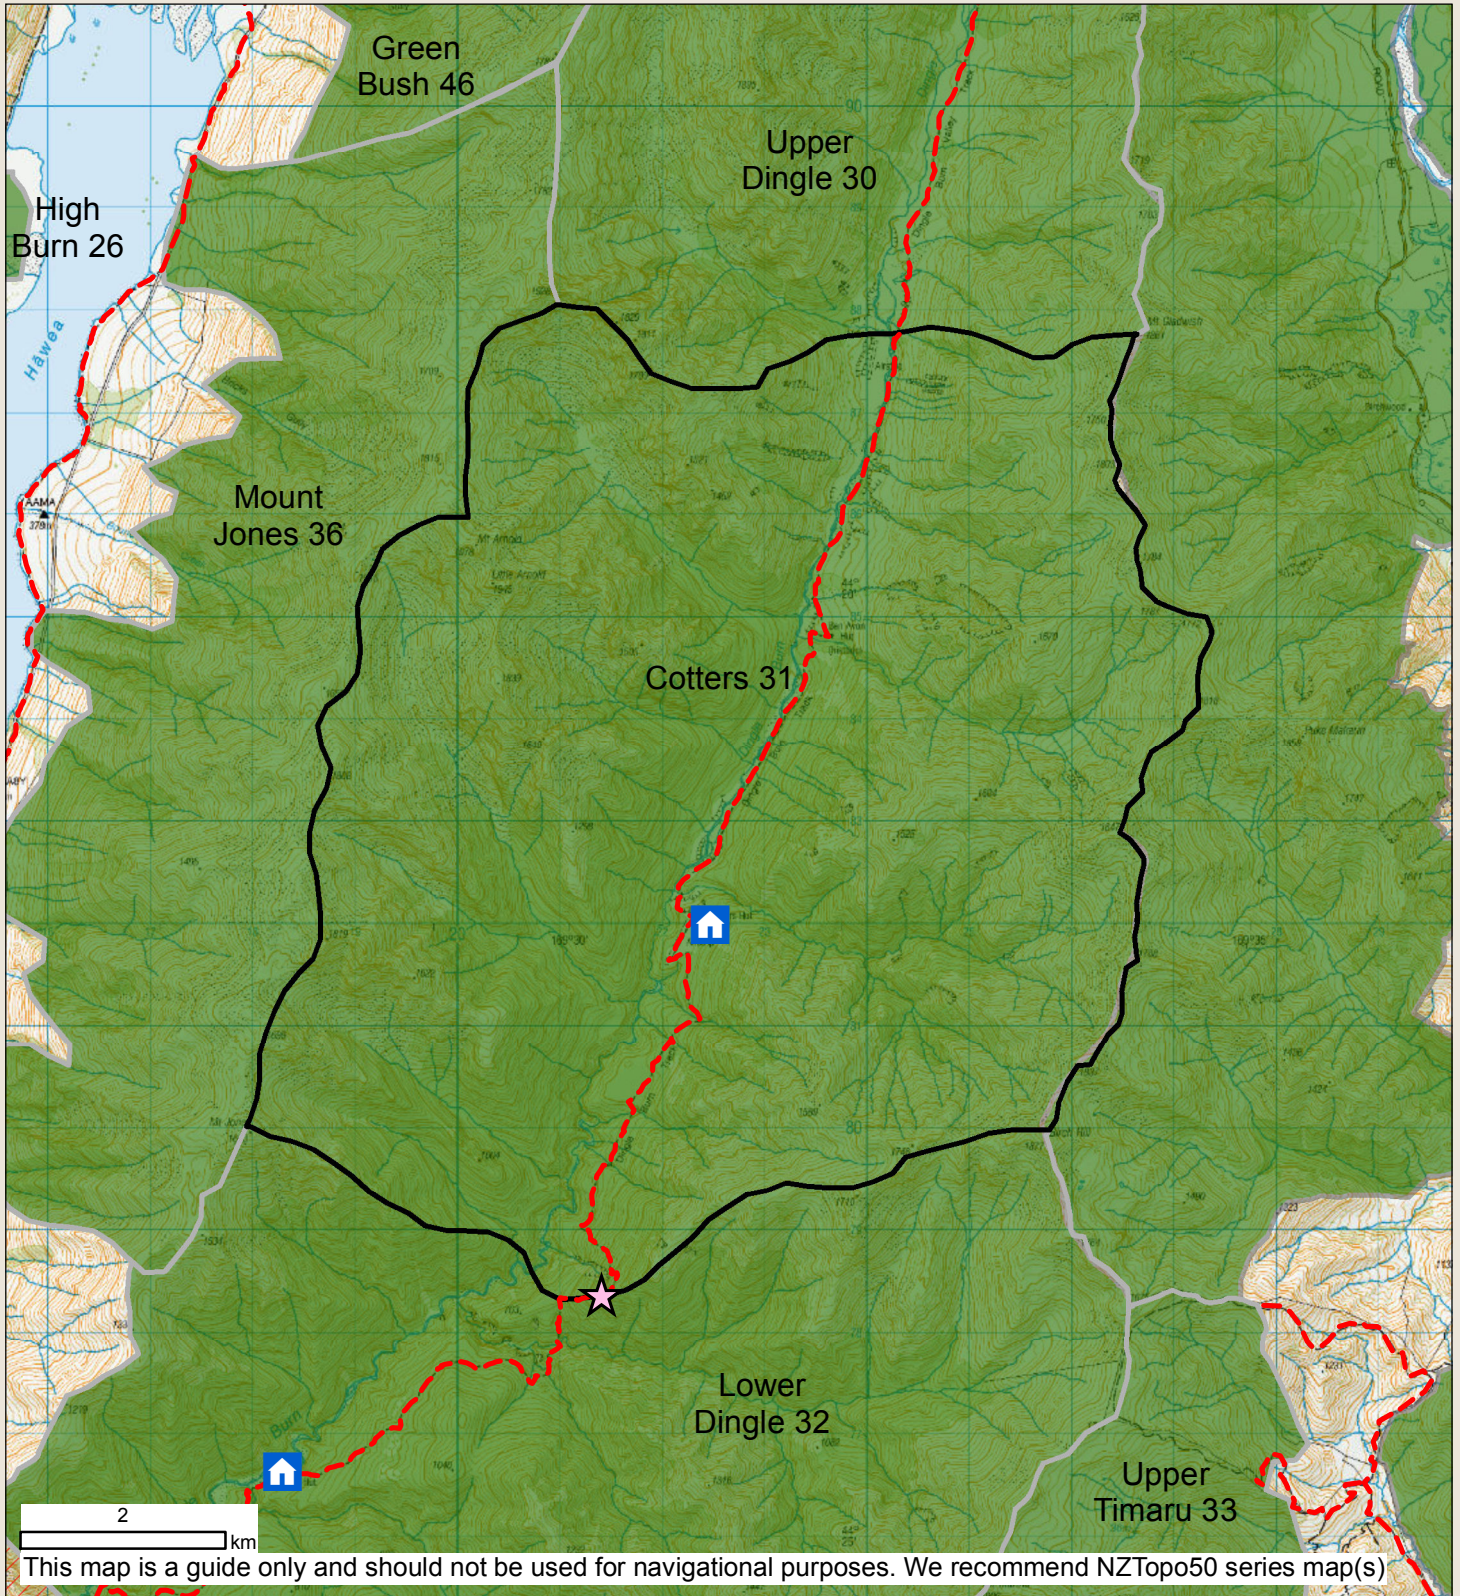

Cotters

BLOCK ID: 31

Check your permit and the DOC website for conditions that may apply to this area: www.doc.govt.nz/hunting

Department of Conservation
Te Papa Atawhai
New Zealand Government

- | | | |
|--|--------------------------|--------------------------------|
| Boundary of this hunting block | Hunting is permitted | Other public conservation land |
| Landing point - described on DOC website | Hunting is restricted | Topo50 Sheetlines |
| Access point - described on DOC website | Hunting is prohibited | DOC Hut |
| Tracks | No dogs. | |
| 4WD | Helicopter access | |

Balloted ROAR block from mid March to end April annually