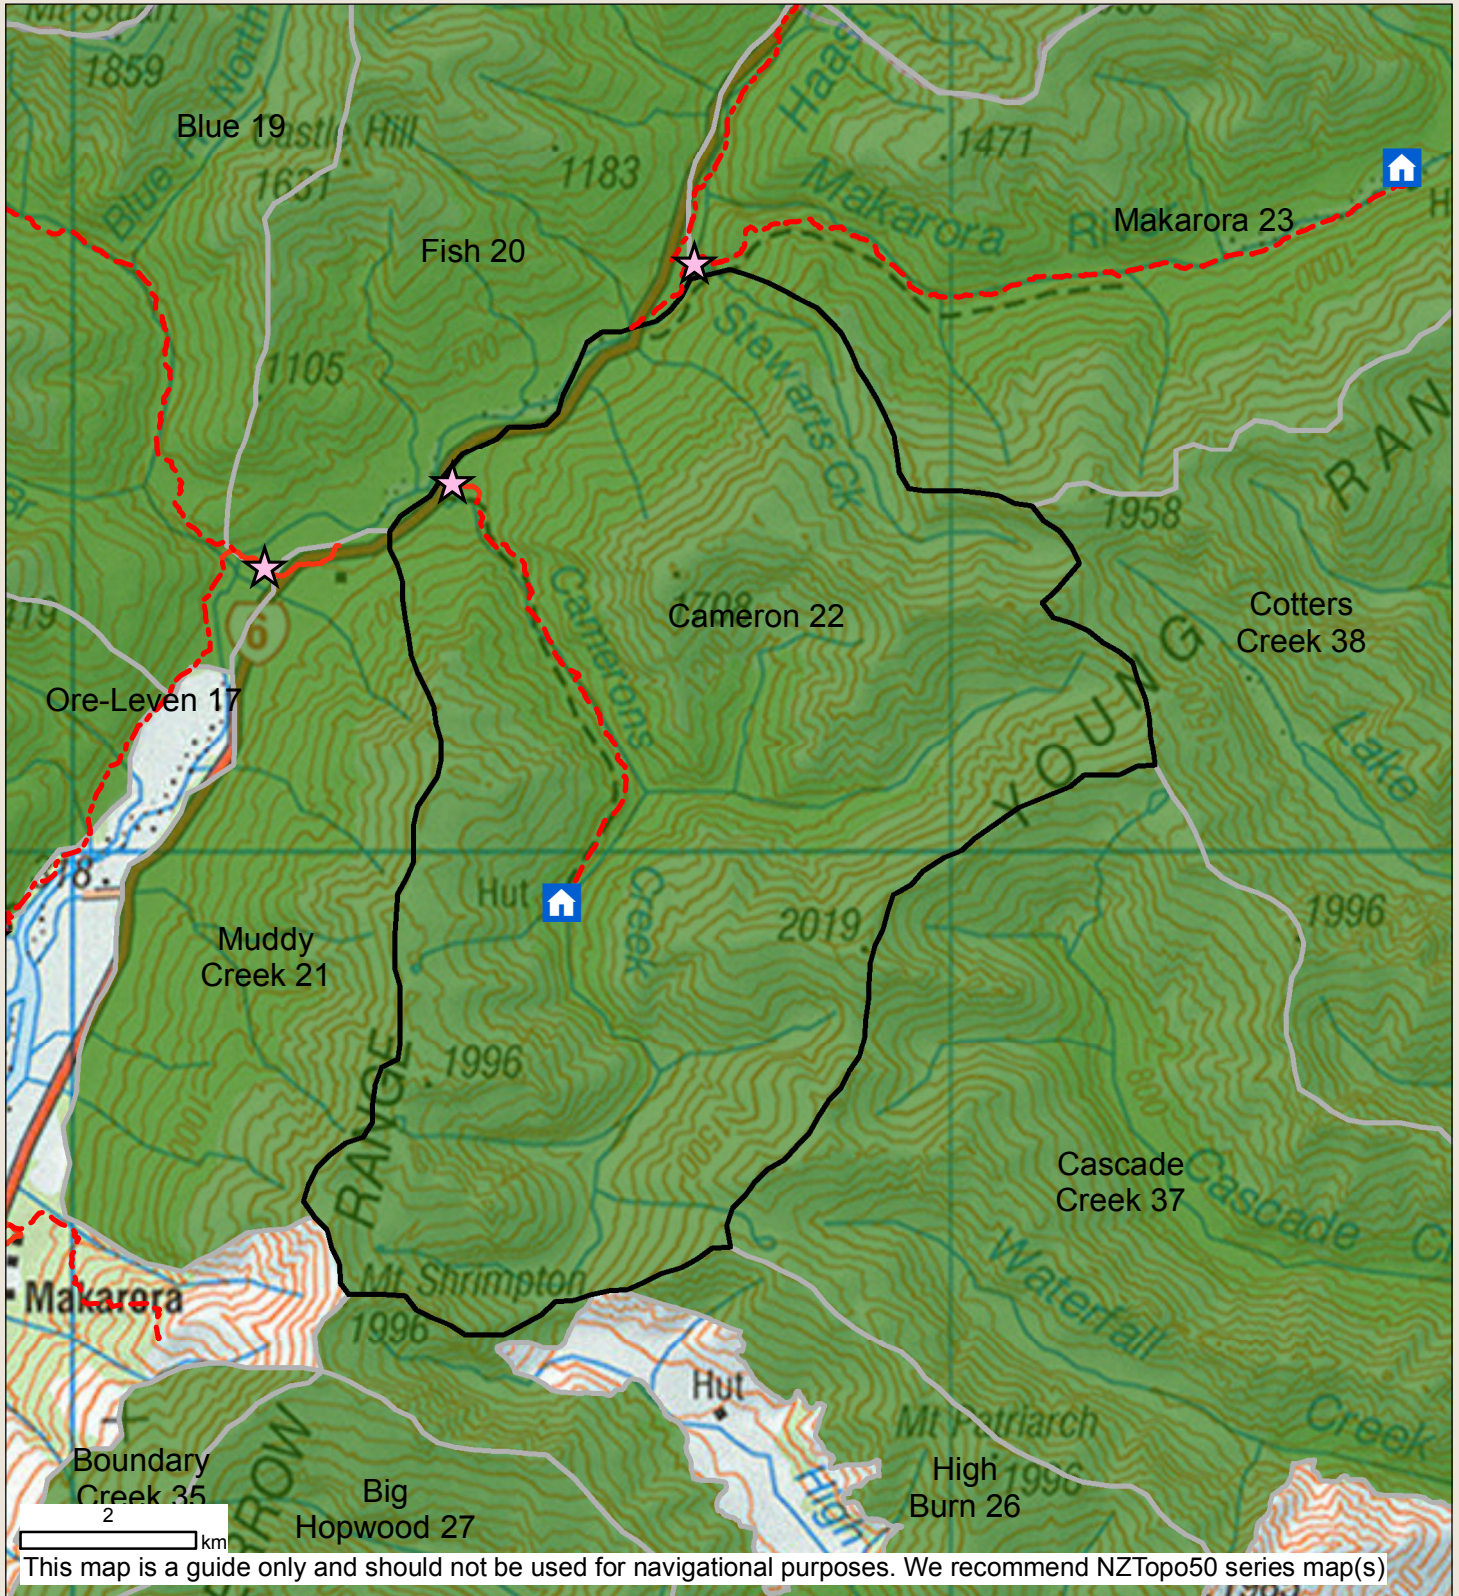

Cameron

BLOCK ID: 22

Check your permit and the DOC website for conditions that may apply to this area: www.doc.govt.nz/hunting

Department of Conservation
Te Papa Atawhai
New Zealand Government

- | | | |
|--|---|--------------------------------|
| Boundary of this hunting block | Hunting is permitted | Other public conservation land |
| Landing point - described on DOC website | Hunting is restricted | Topo50 Sheetlines |
| Access point - described on DOC website | Hunting is prohibited | DOC Hut |
| Tracks | No dogs. | |
| 4WD | No aircraft access - foot access only. | |

Balloted ROAR block from mid March to end April annually