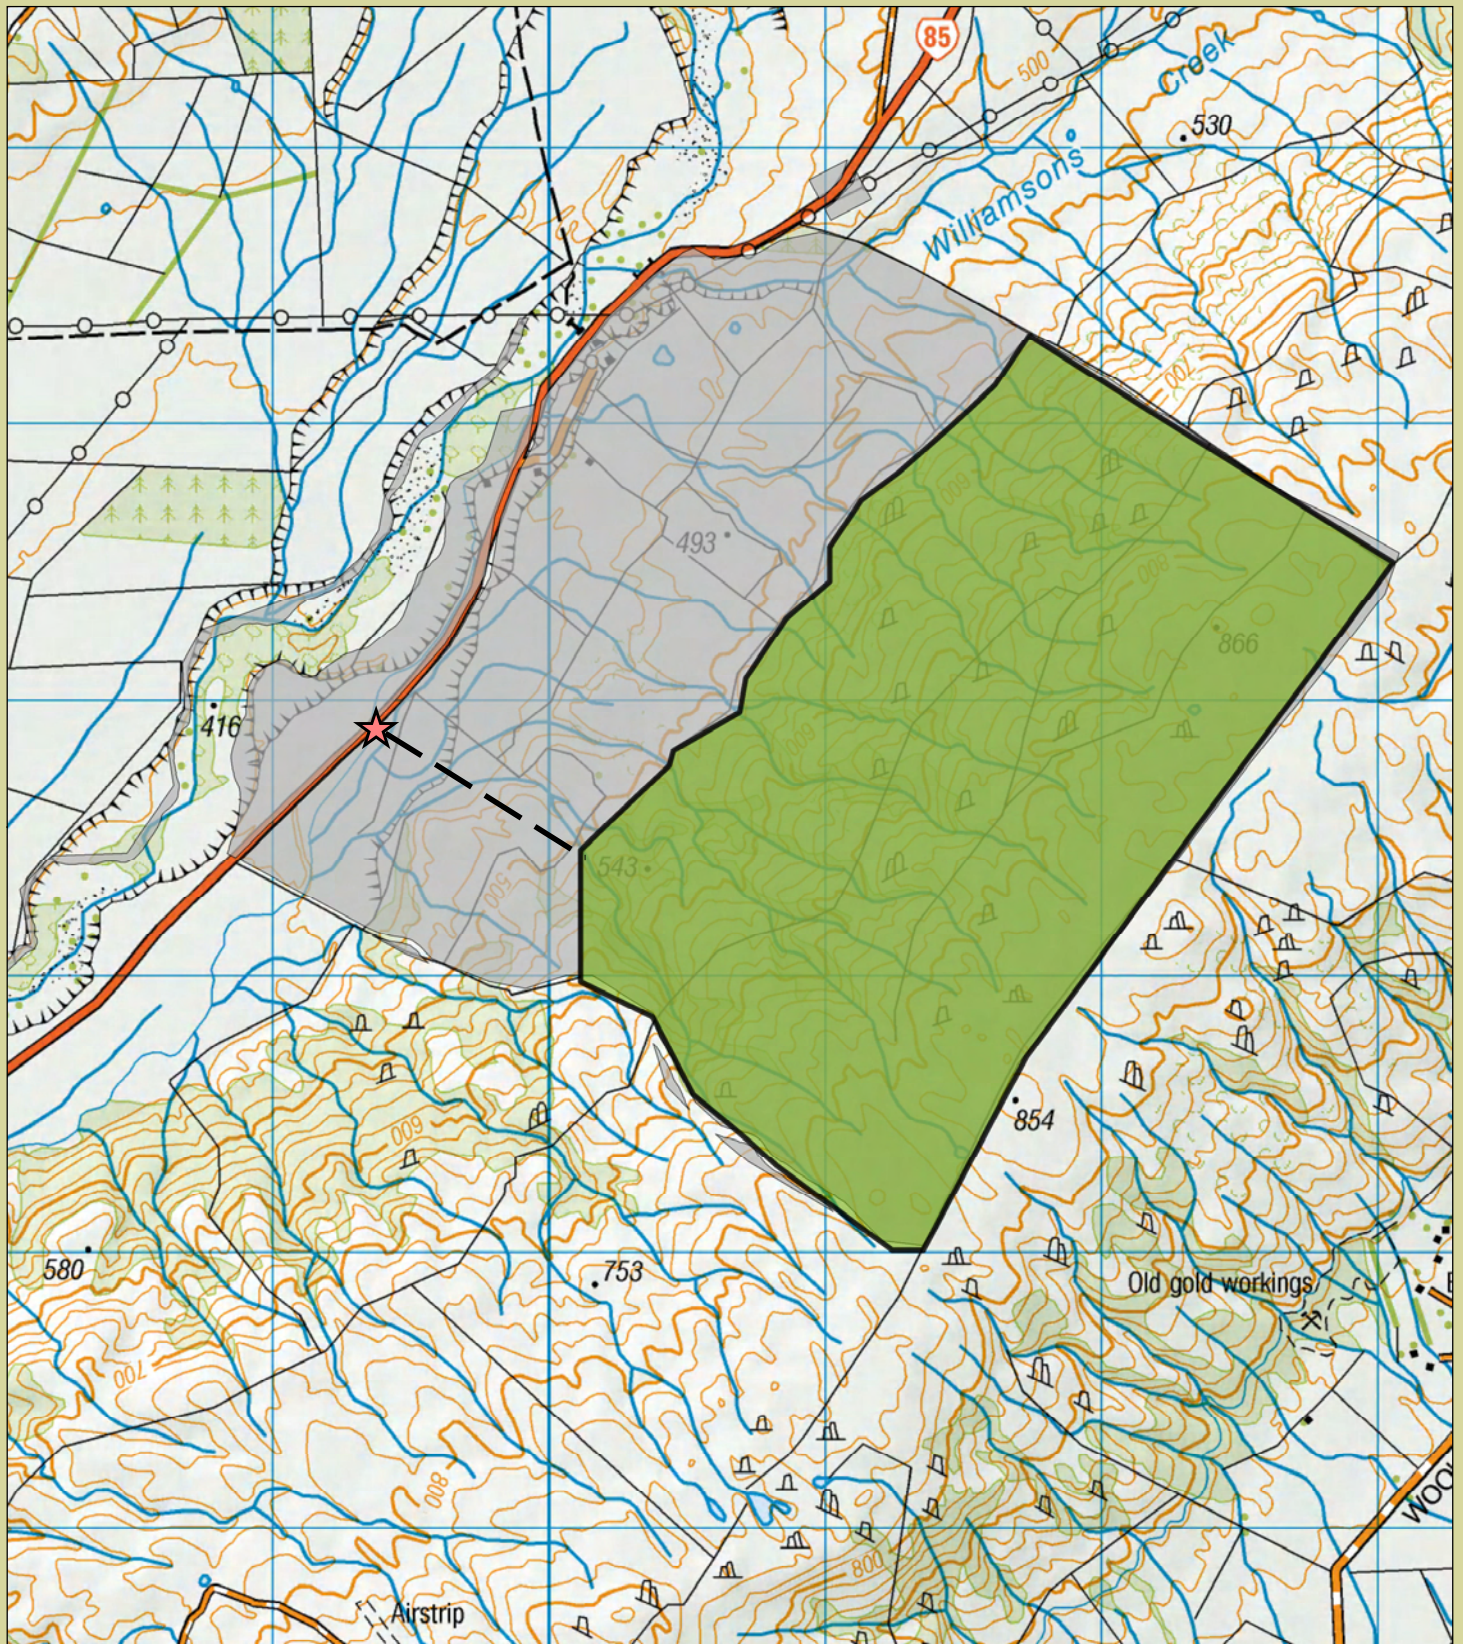

Otago Hunting Blackstone Hill

Department of Conservation
Te Papa Atawhai

Check your permit and the DOC website for conditions that may apply to this area: www.doc.govt.nz/hunting

Legend

- Boundary of this hunting block
- Access point - described on the DOC website
- Public access
- Hunting is permitted
- Hunting is restricted
- Prohibited
- Other public conservation land