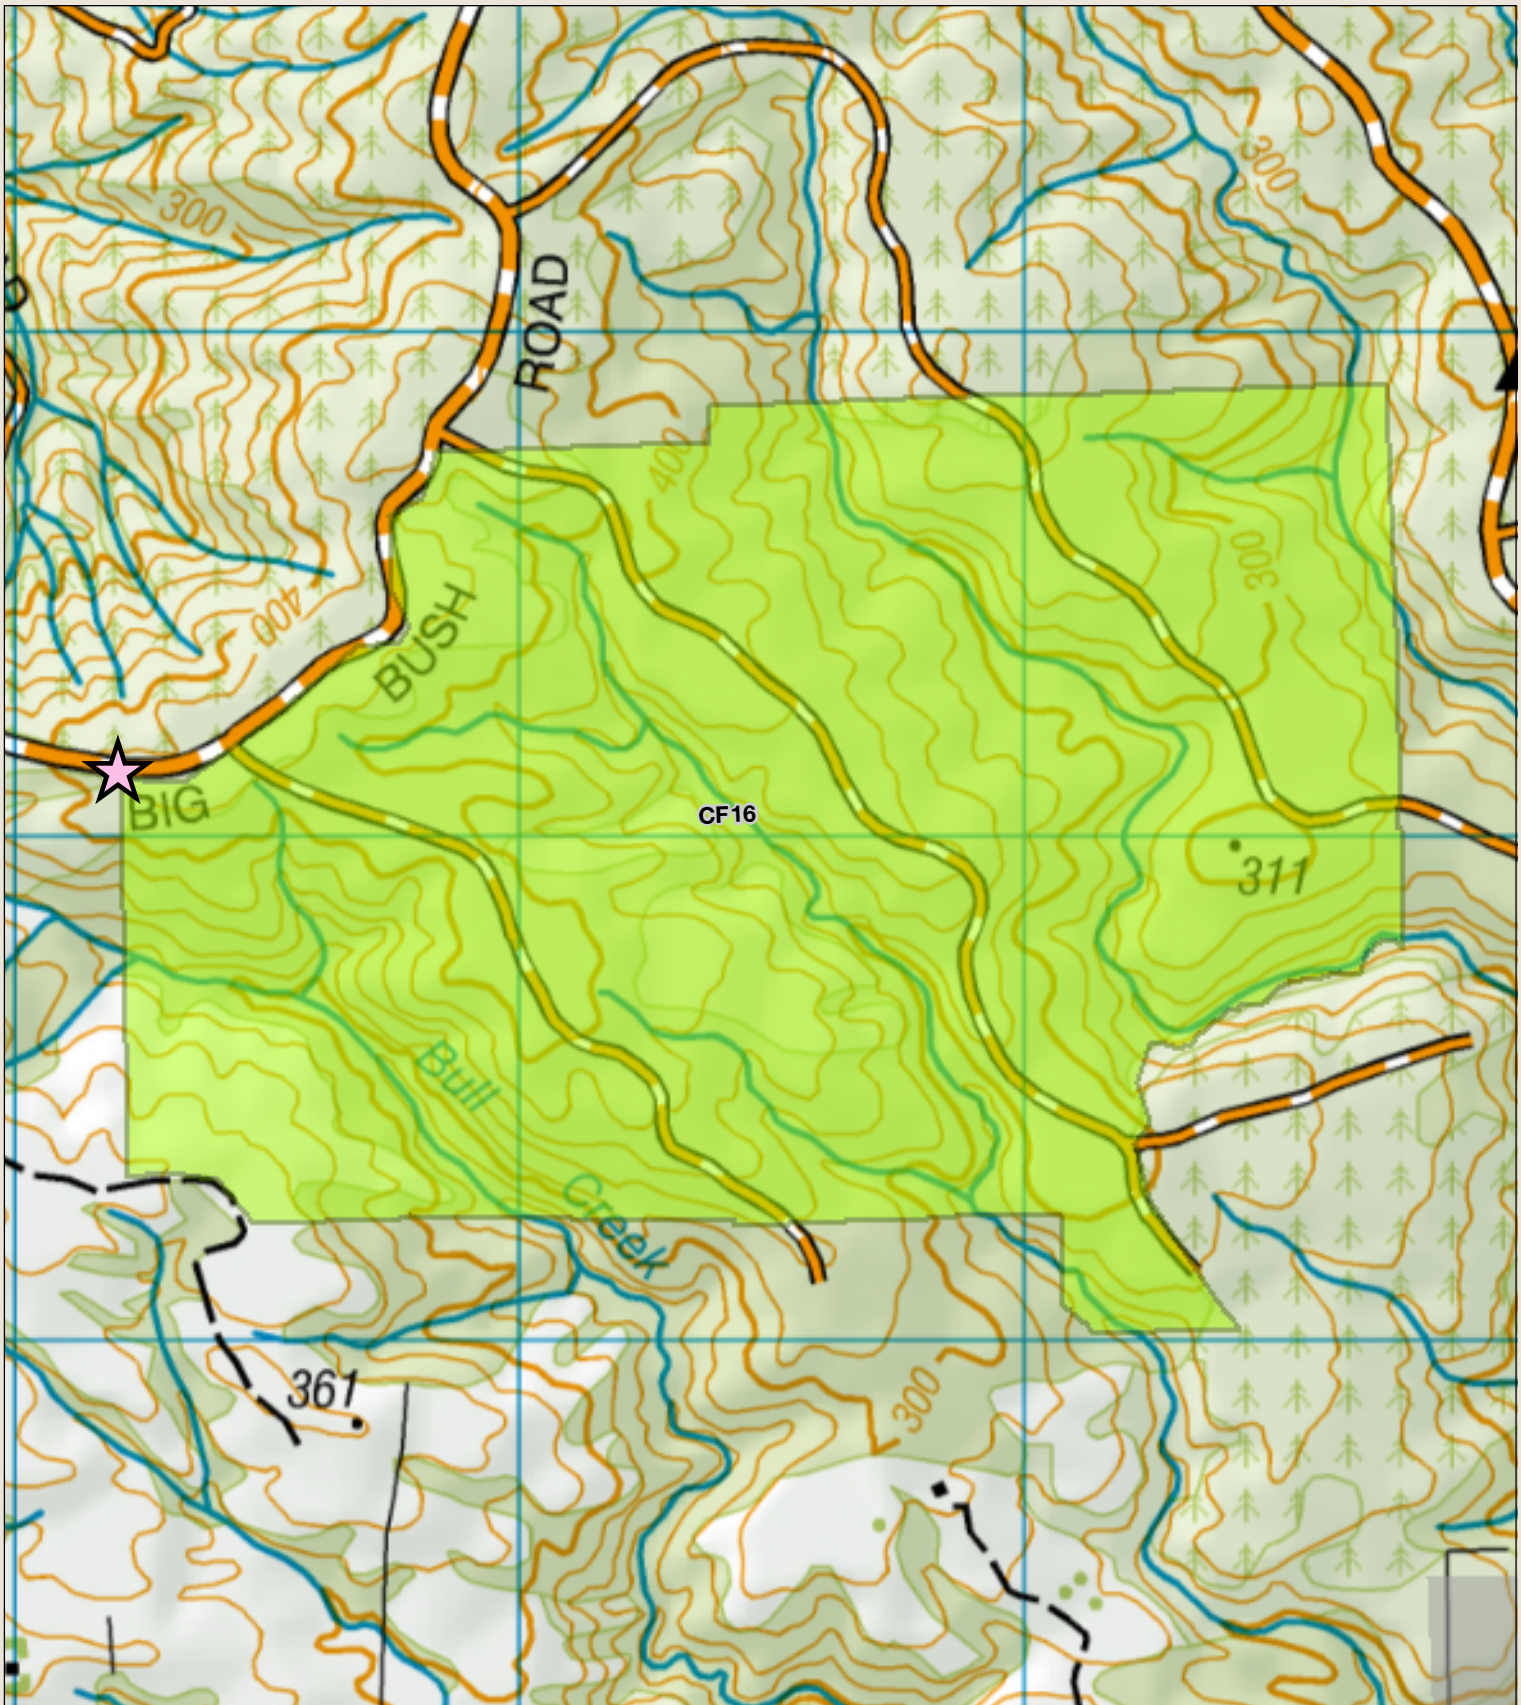

Coastal Otago north of the Catlins

Big Bush hunting permit map

Department of Conservation
Te Papa Atawhai

Your permit is valid only for the area shown as green in this map

This map is a guide only and should not be used for navigational purposes. We recommend NZTopo50 series map(s)

- | | | |
|---|--------------------------------|--|
| Boundary of this hunting block | Hunting is prohibited | DOC tracks - dog or firearm conditions may apply |
| Access point - described on DOC website | Hunting is permitted | Tracks |
| DOC Hut | Hunting is restricted due to; | 4WD |
| Topo50 Sheetlines | Other public conservation land | |
- Balloted ROAR block from 20th March to 20th April inclusive
- open hunting outside these dates