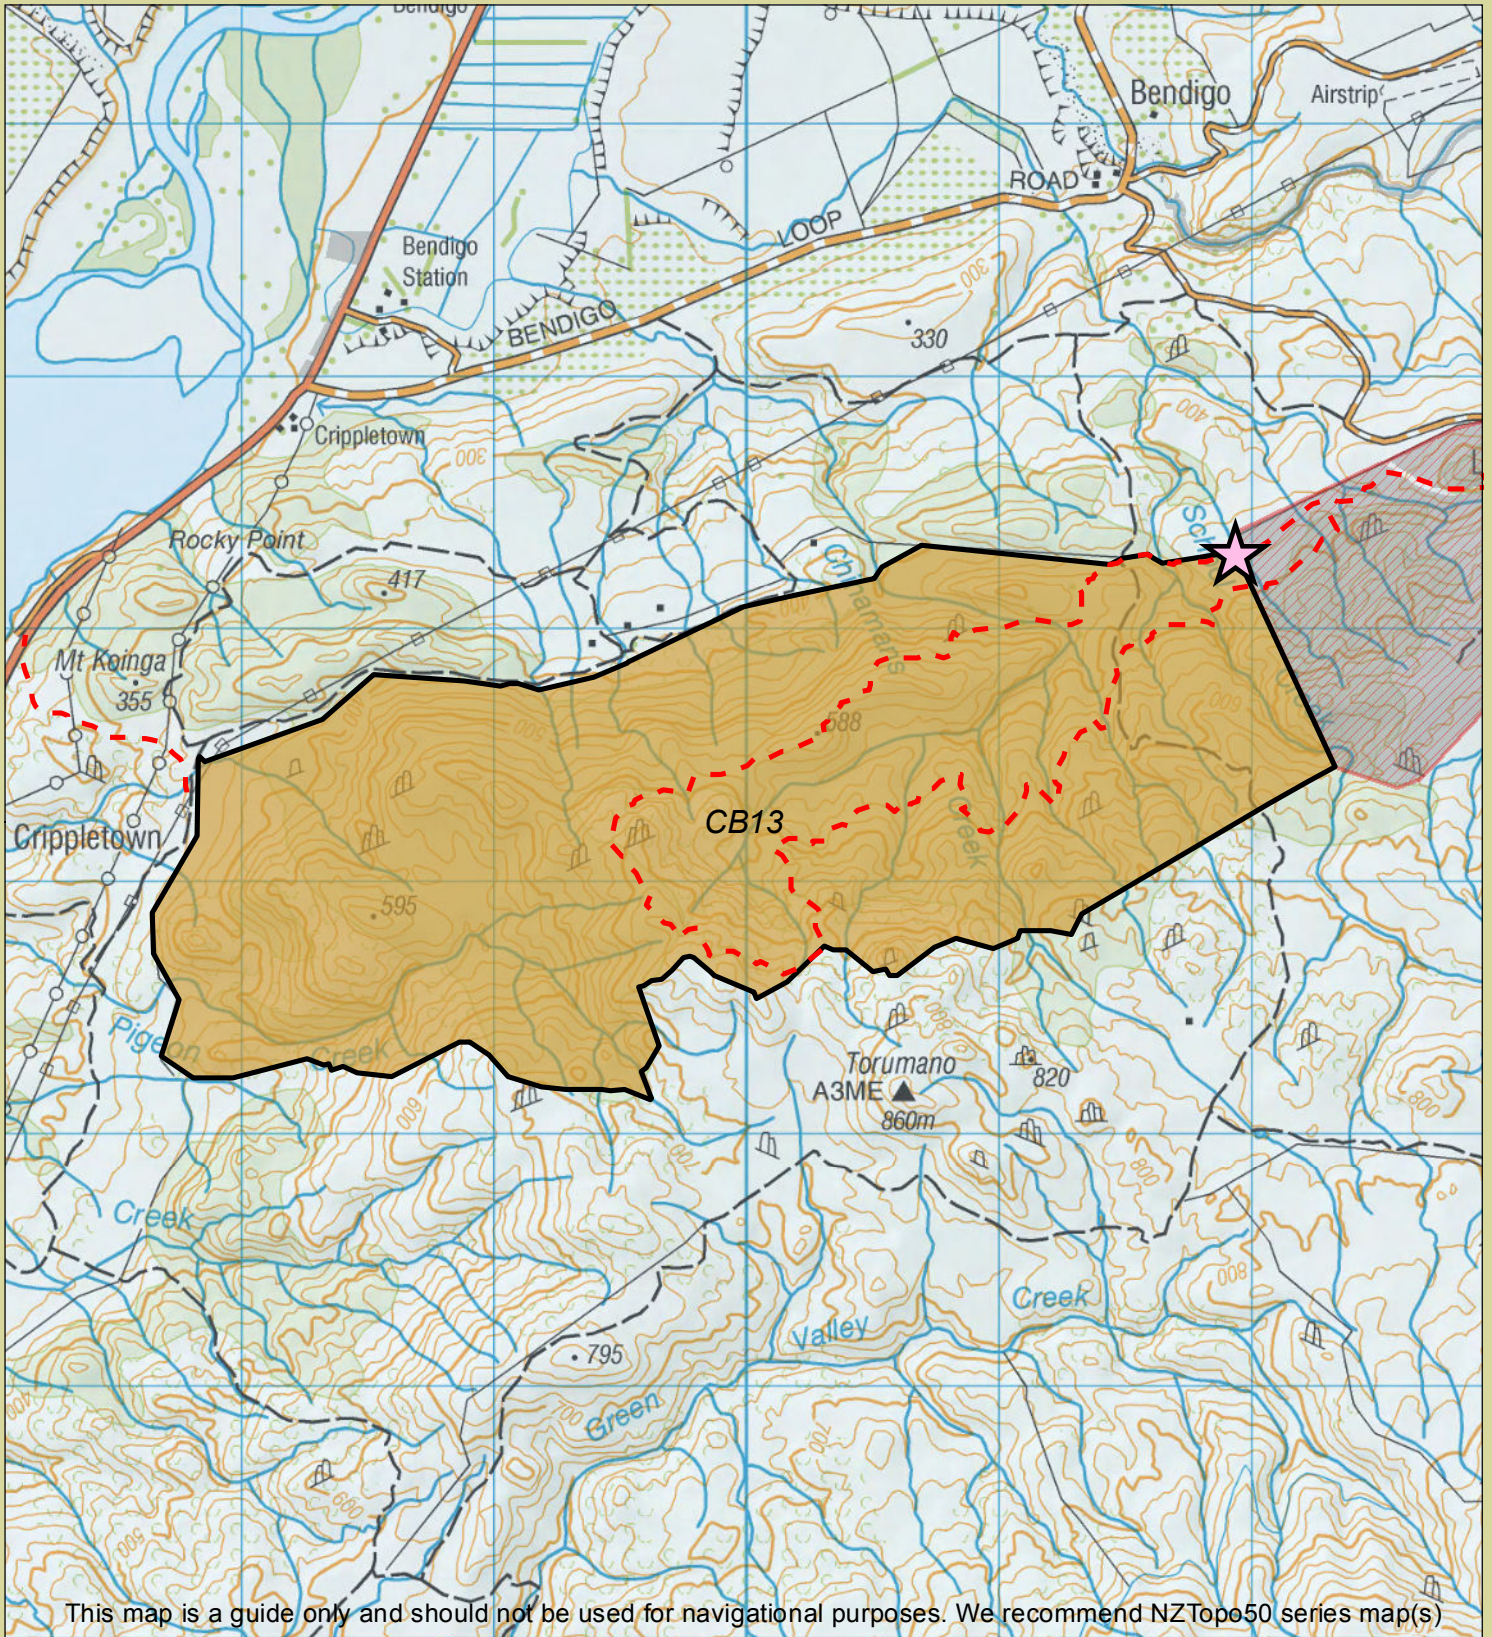

Otago hunting

Bendigo Scenic Reserve

Department of Conservation
Te Papa Atawhai

Check your permit and the DOC website for conditions that may apply to this area: www.doc.govt.nz/hunting

Legend

- | | | |
|---|--------------------------------|--|
| Boundary of this hunting block | Hunting is permitted | DOC tracks - dog or firearm conditions may apply |
| Access point - described on DOC website | Hunting is restricted | Walking/Tramping |
| DOC hut | Hunting is prohibited | Route |
| CA11 NZTopo50 map sheet | Other public conservation land | 4WD |