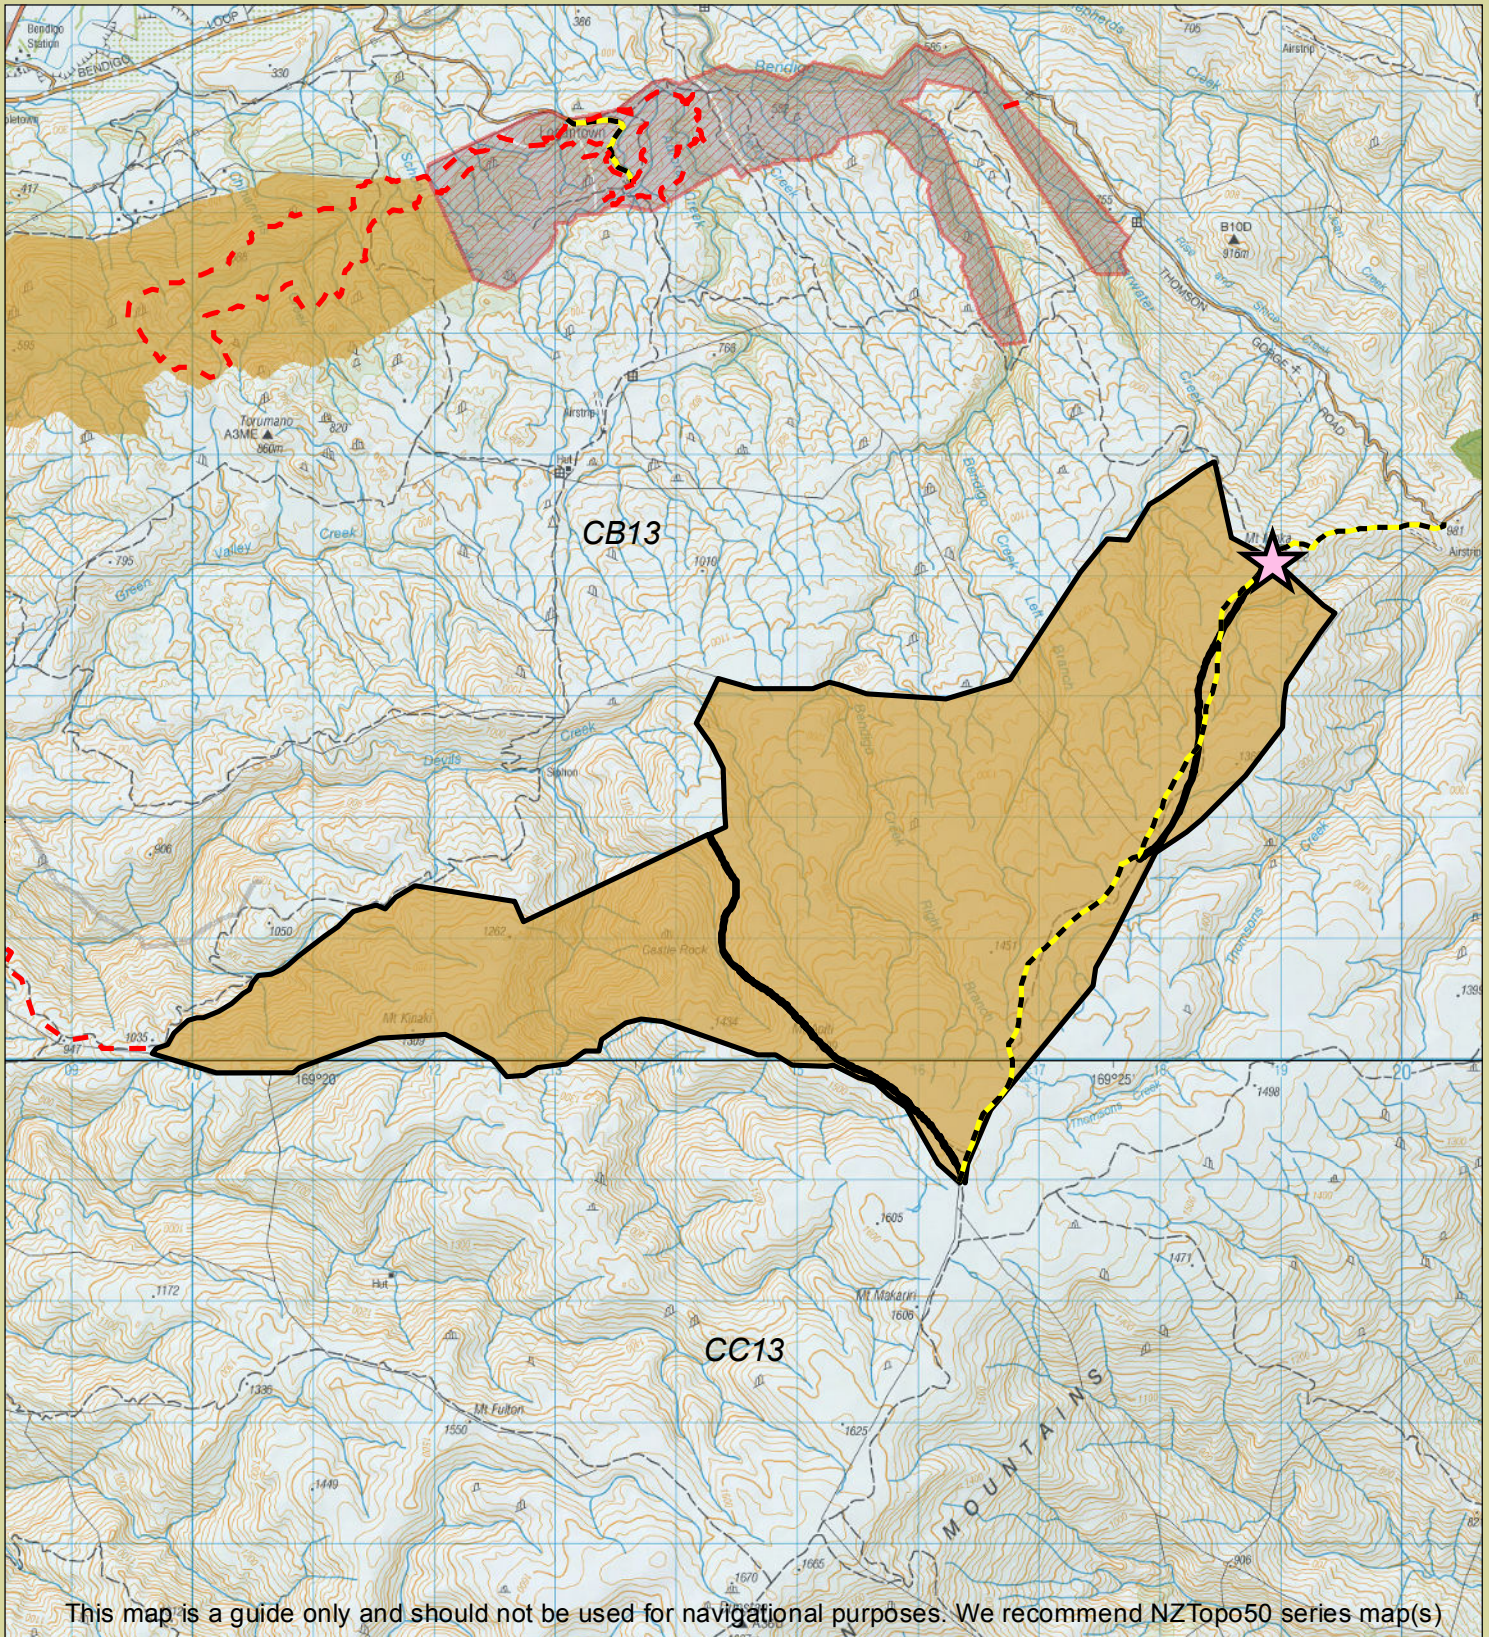

## Bendigo Conservation Area

Department of Conservation  
*Te Papa Atawhai*

Check your permit and the DOC website for conditions that may apply to this area: [www.doc.govt.nz/hunting](http://www.doc.govt.nz/hunting)

### Legend

- |   |                                |  |
|---|--------------------------------|--|
| Boundary of this hunting block          | Hunting is permitted           | DOC tracks - dog or firearm conditions may apply |
| Access point - described on DOC website | Hunting is restricted          | Route  |
| DOC hut                                 | Hunting is prohibited          | 4WD  |
| CA11 NZTopo50 map sheet                 | Other public conservation land |  |