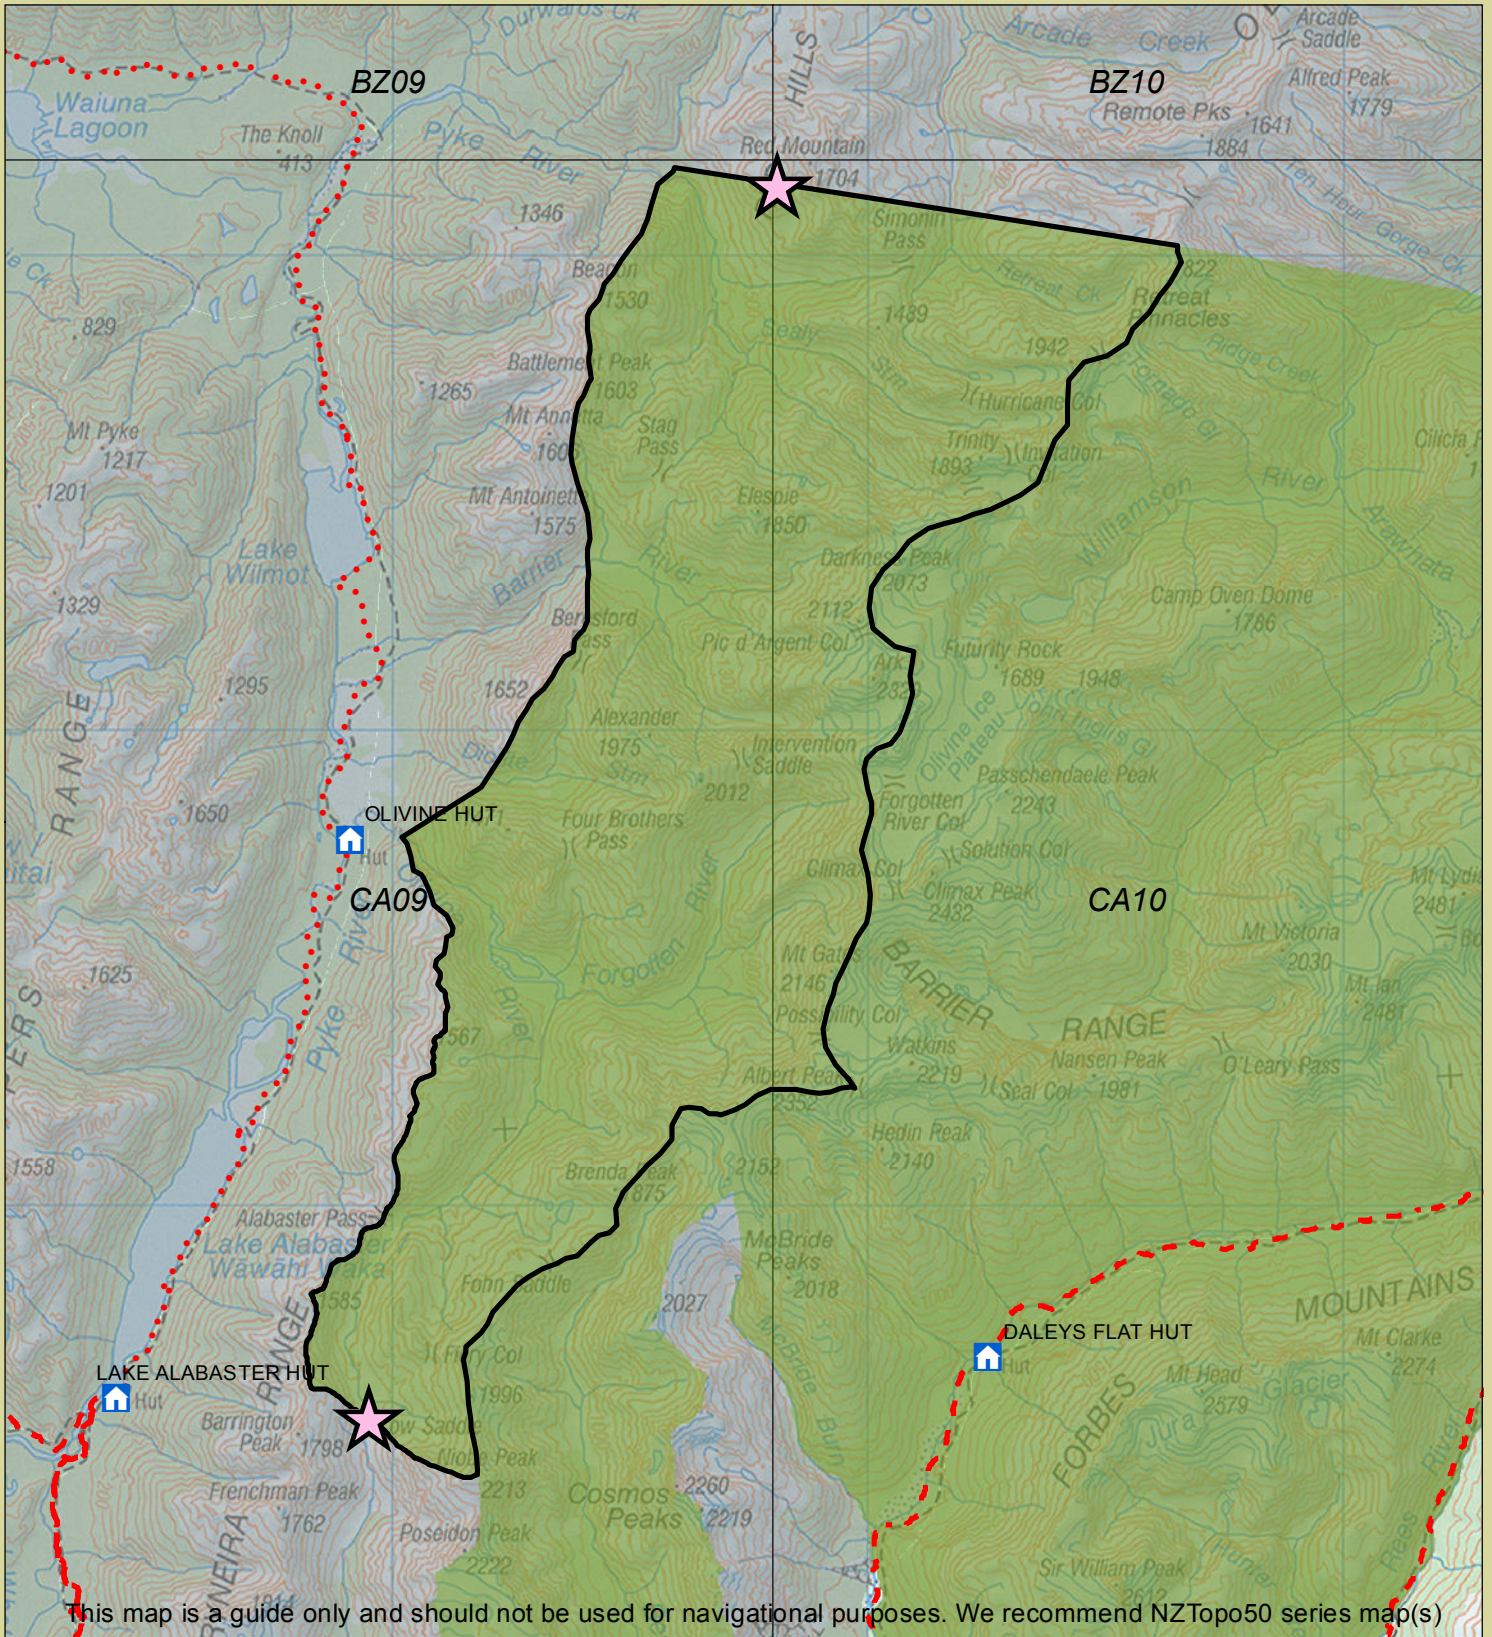

Otago hunting Barrier

Department of Conservation
Te Papa Atawhai

Check your permit and the DOC website for conditions that may apply to this area: www.doc.govt.nz/hunting

This map is a guide only and should not be used for navigational purposes. We recommend NZTopo50 series map(s)

Legend

- | | | |
|---|--------------------------------|--|
| Boundary of this hunting block | Hunting is permitted | DOC tracks - dog or firearm conditions may apply |
| Access point - described on DOC website | Hunting is restricted | Route |
| DOC hut | Hunting is prohibited | 4WD |
| CA11 NZTopo50 map sheet | Other public conservation land | |