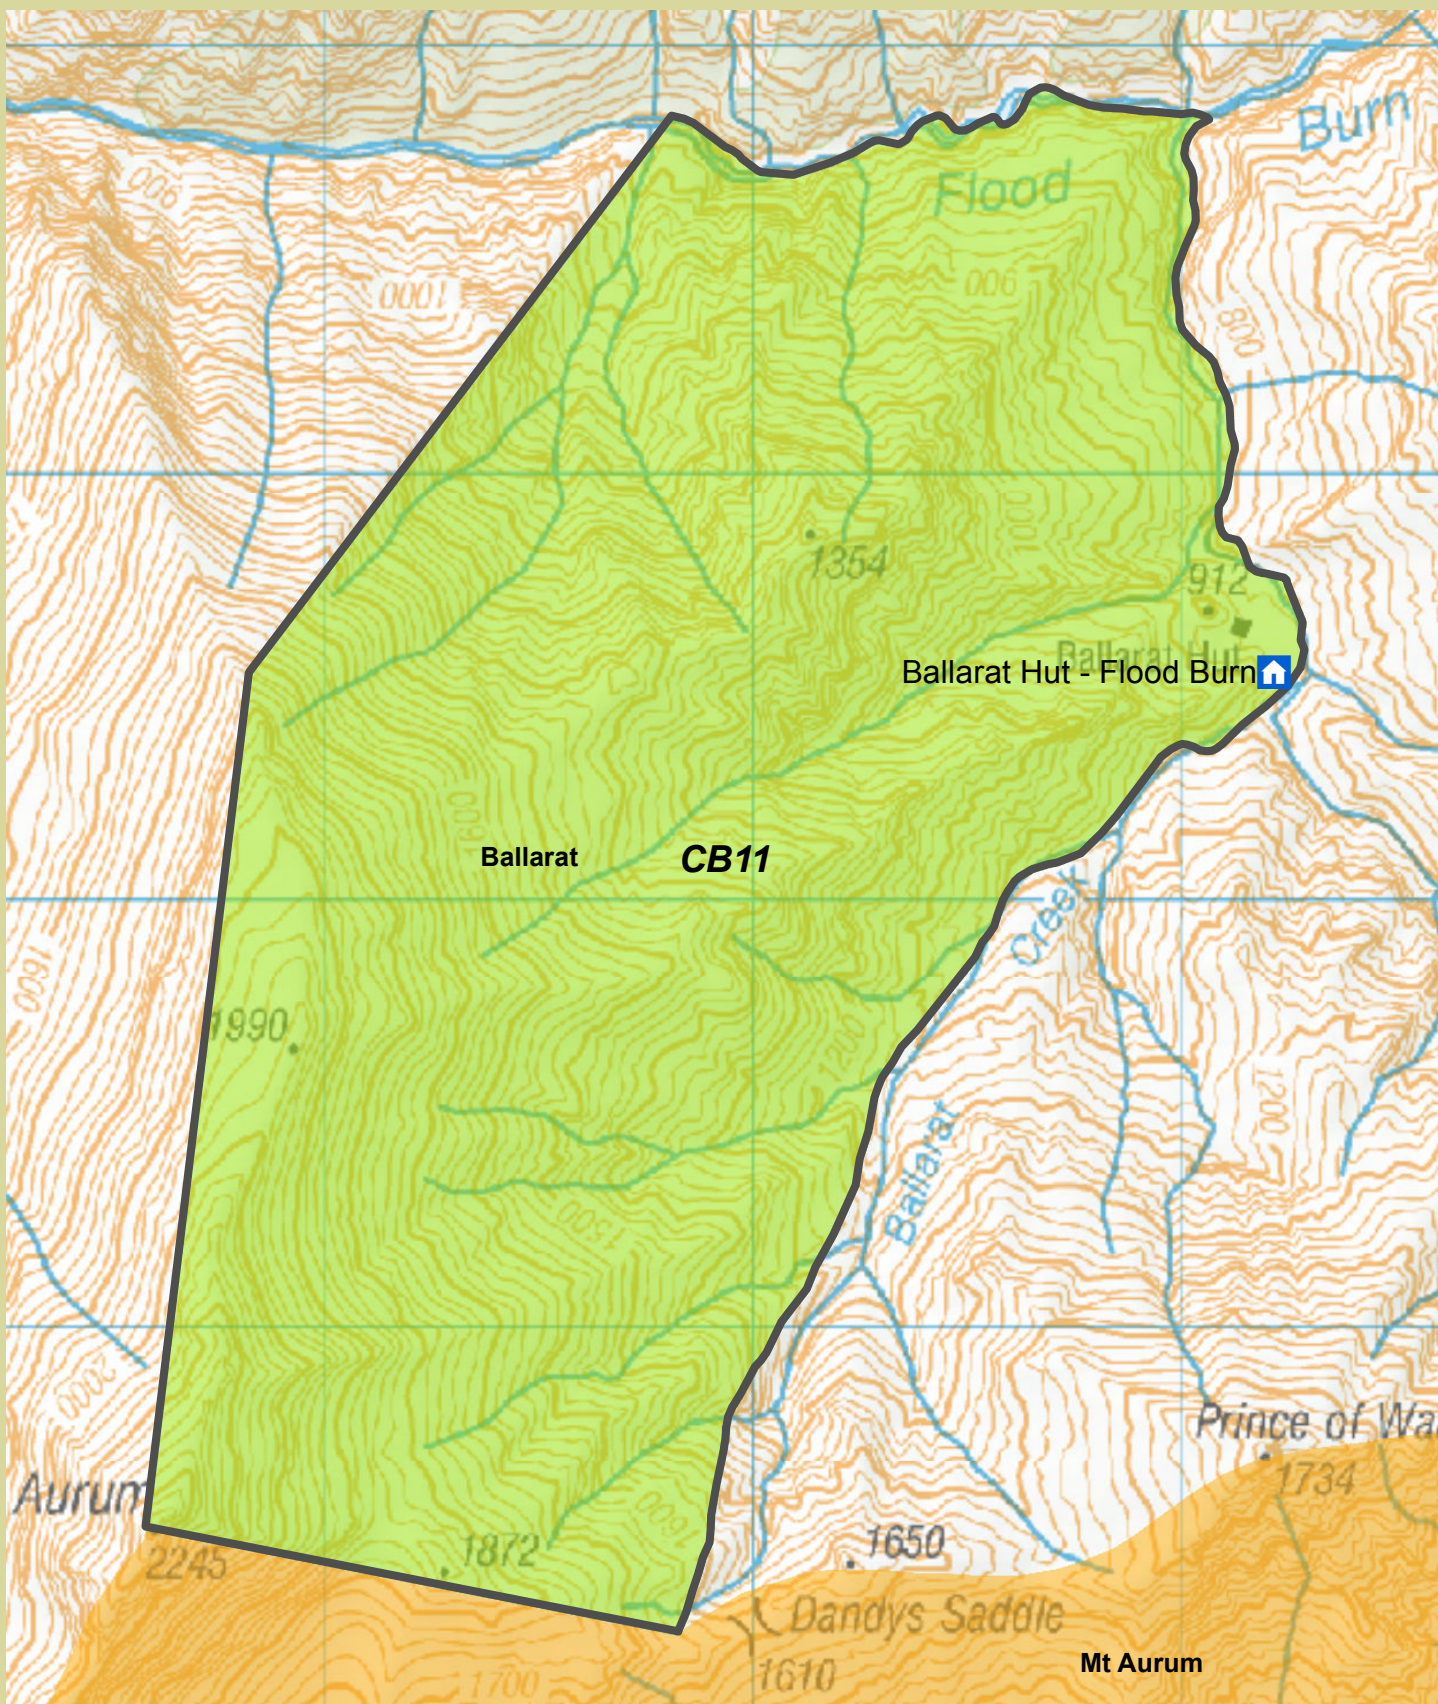

Otago hunting Ballarat

Check your permit and the DOC website for conditions that may apply to this area: www.doc.govt.nz/hunting

This map is a guide only and should not be used for navigational purposes. We recommend NZTopo50 series map(s)

4WD	Hunting is permitted	Other public conservation land
Walking/ Tramping	Hunting is restricted	NZTopo50 map sheets
Access points	Hunting is prohibited	