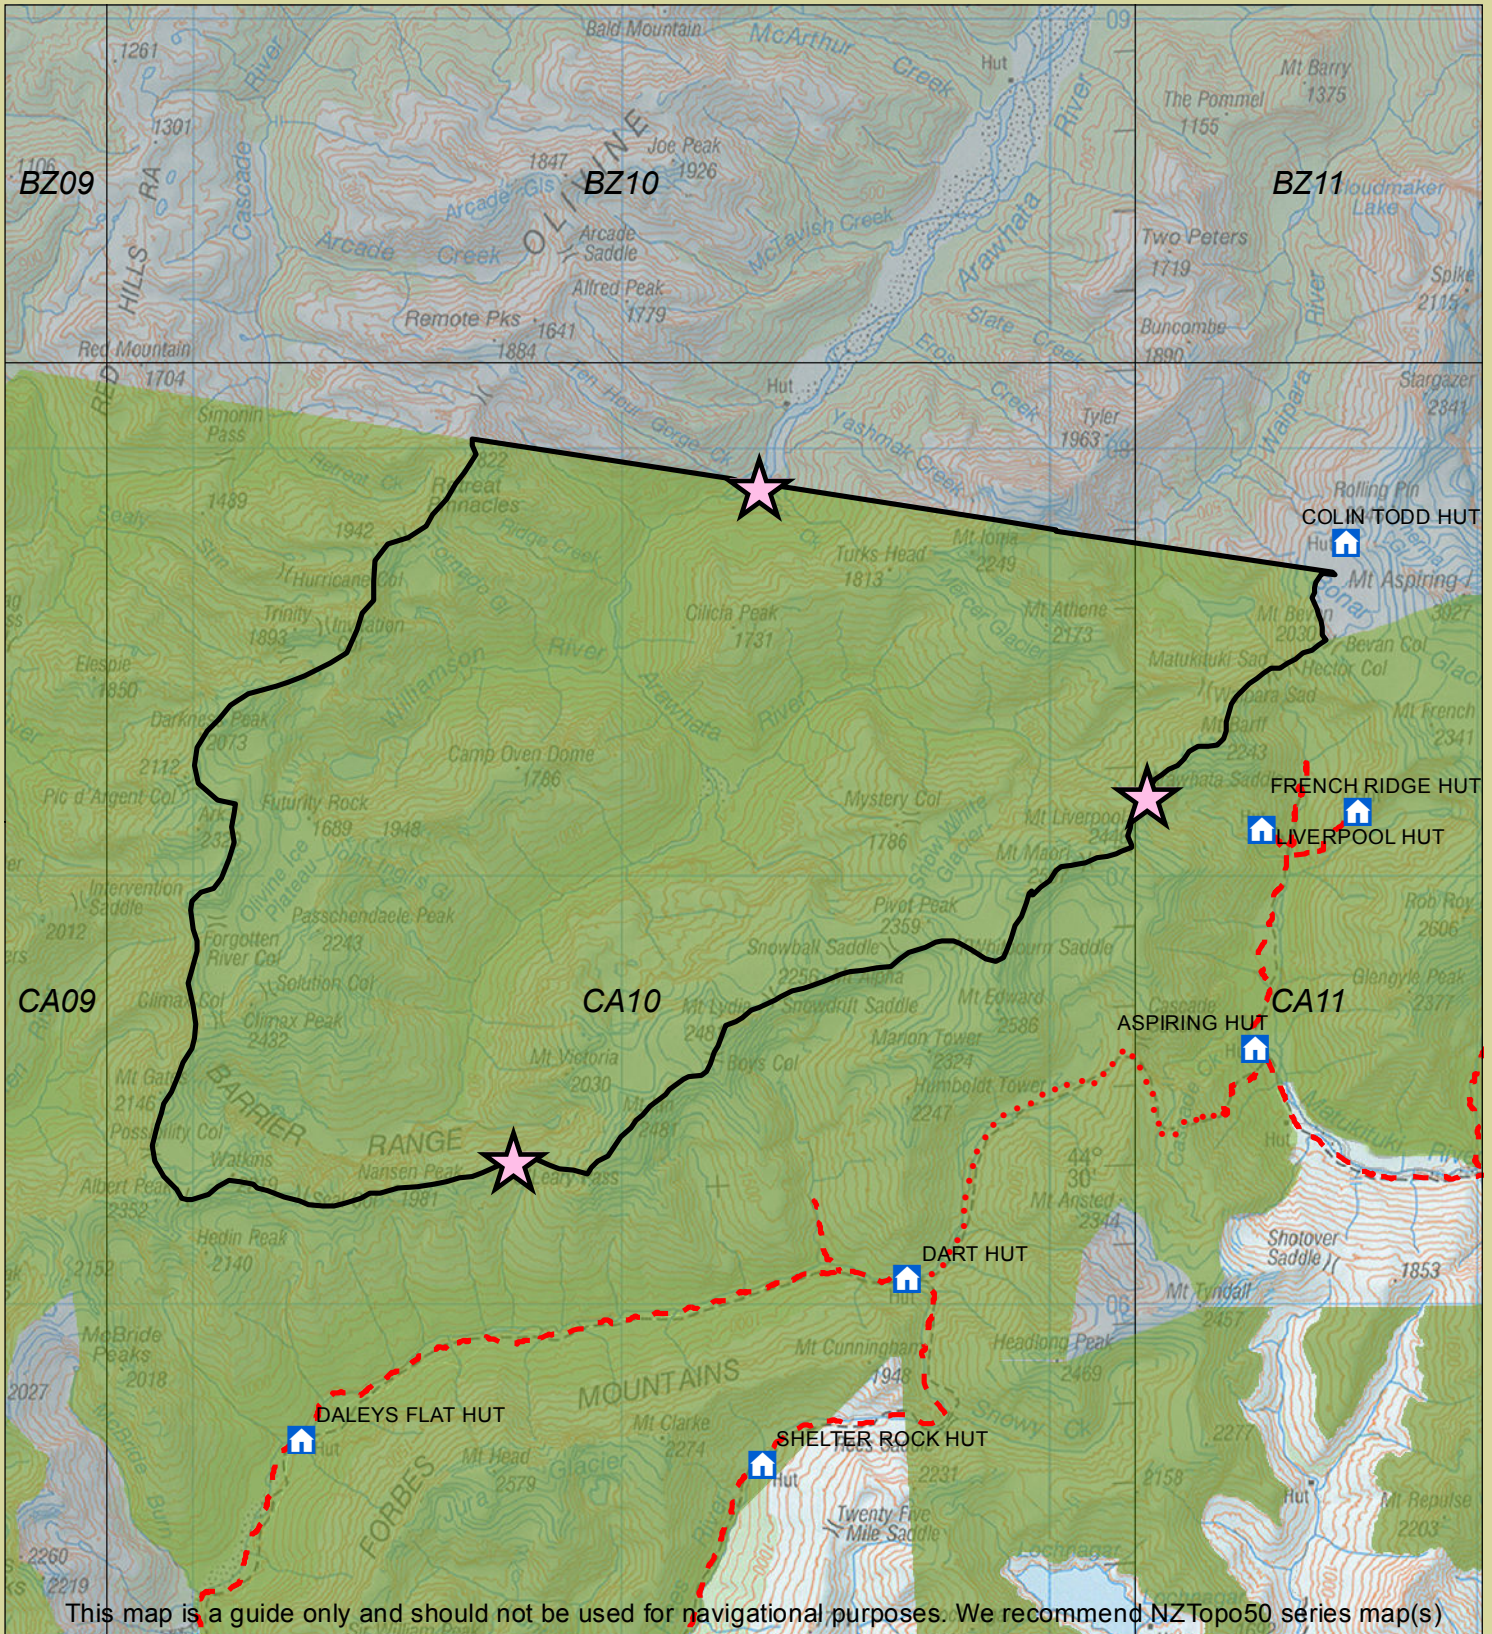

Otago hunting

Arawhata

Check your permit and the DOC website for conditions that may apply to this area: www.doc.govt.nz/hunting

Department of Conservation
Te Papa Atawhai

This map is a guide only and should not be used for navigational purposes. We recommend NZTopo50 series map(s)

Legend

- | | | |
|---|--------------------------------|--|
| Boundary of this hunting block | Hunting is permitted | DOC tracks - dog or firearm conditions may apply |
| Access point - described on DOC website | Hunting is restricted | Walking/Tramping |
| DOC hut | Hunting is prohibited | Route |
| NZTopo50 map sheet | Other public conservation land | 4WD |