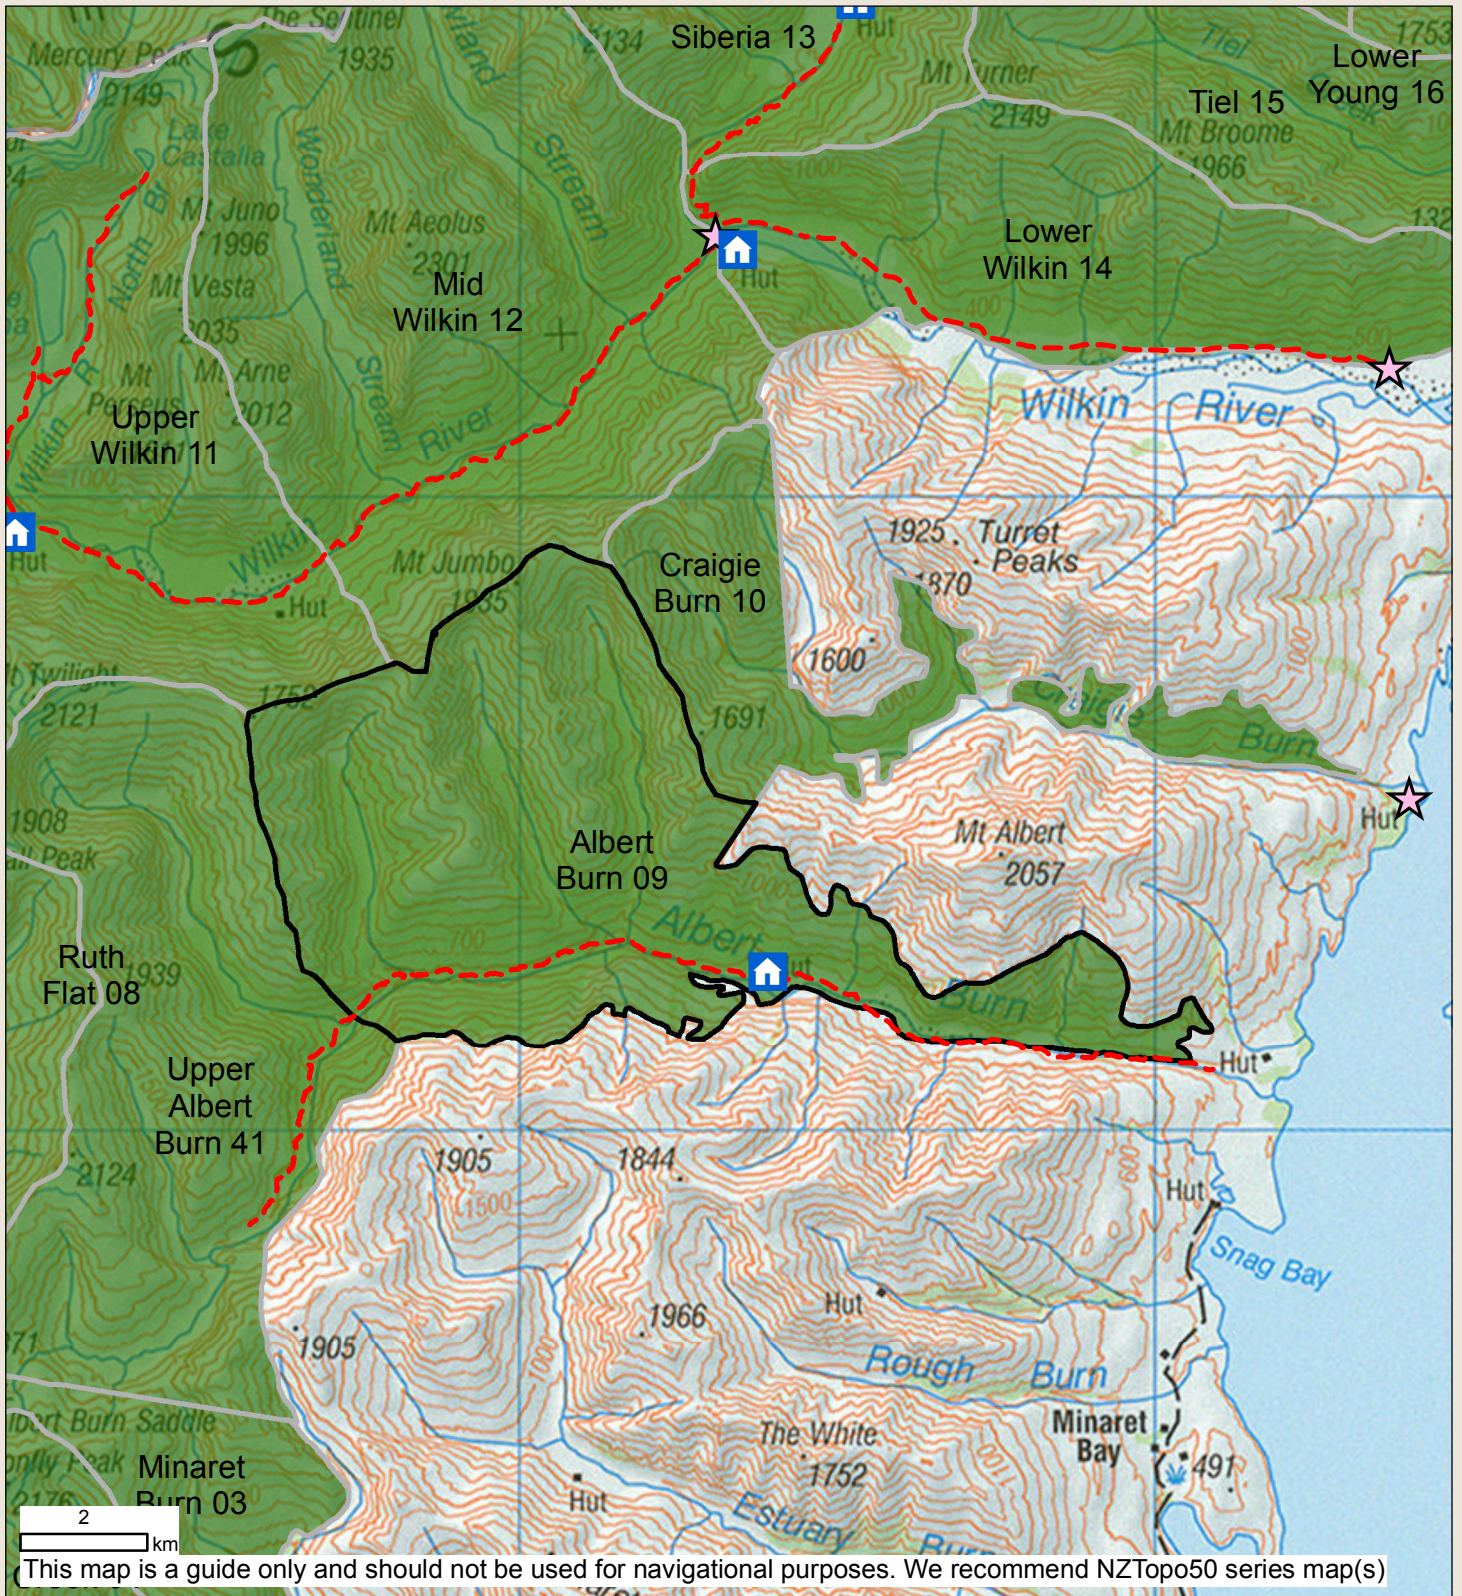

Albert Burn

BLOCK ID: 09

Check your permit and the DOC website for conditions that may apply to this area: www.doc.govt.nz/hunting

Department of Conservation
Te Papa Atawhai
New Zealand Government

This map is a guide only and should not be used for navigational purposes. We recommend NZTopo50 series map(s)

- | | | |
|--|---|--------------------------------|
| Boundary of this hunting block | Hunting is permitted | Other public conservation land |
| Landing point - described on DOC website | Hunting is restricted | Topo50 Sheetlines |
| Access point - described on DOC website | Hunting is prohibited | DOC Hut |
| Tracks | Dogs by permission of Mt Albert Station. | |
| 4WD | Helicopter access by permit only. | |
| | Balloted ROAR block from mid March to end April annually | |