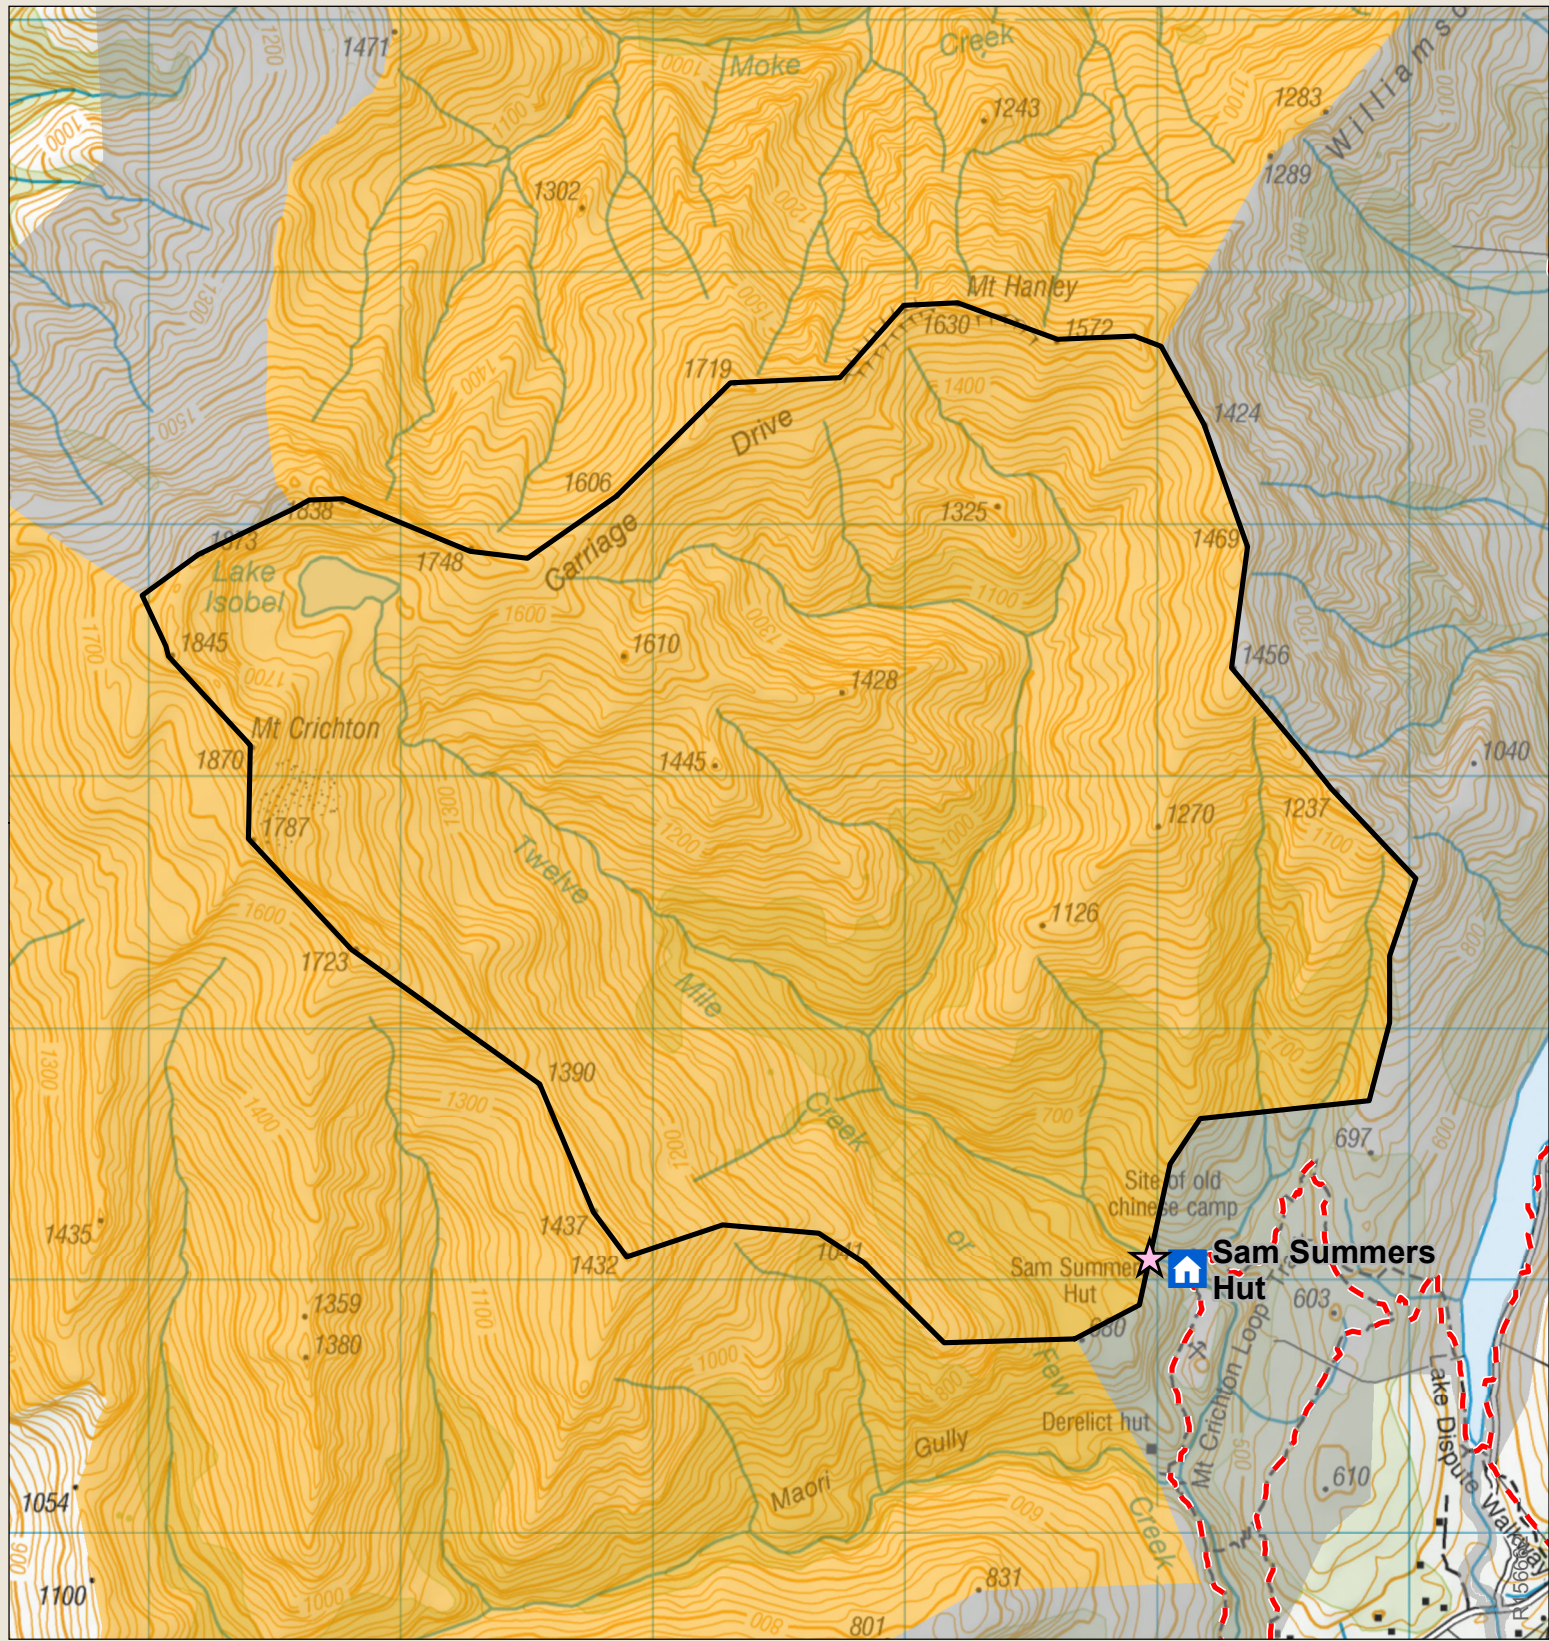

# Mount Creighton Twelve Mile Creek

Department of Conservation  
*Te Papa Atawhai*

Check your permit and the DOC website for conditions that may apply to this area: [www.doc.govt.nz/hunting](http://www.doc.govt.nz/hunting)

New Zealand Government

This map is a guide only and should not be used for navigational purposes. We recommend NZTopo50 series map(s)

- Boundary of this hunting block
- Hunting is permitted
- Hunting is restricted
- Hunting is prohibited
- DOC Hut
- Access point - described on DOC website
- Tracks
- 4WD
- Other public conservation land
- DOC tracks - dog or firearm conditions may apply