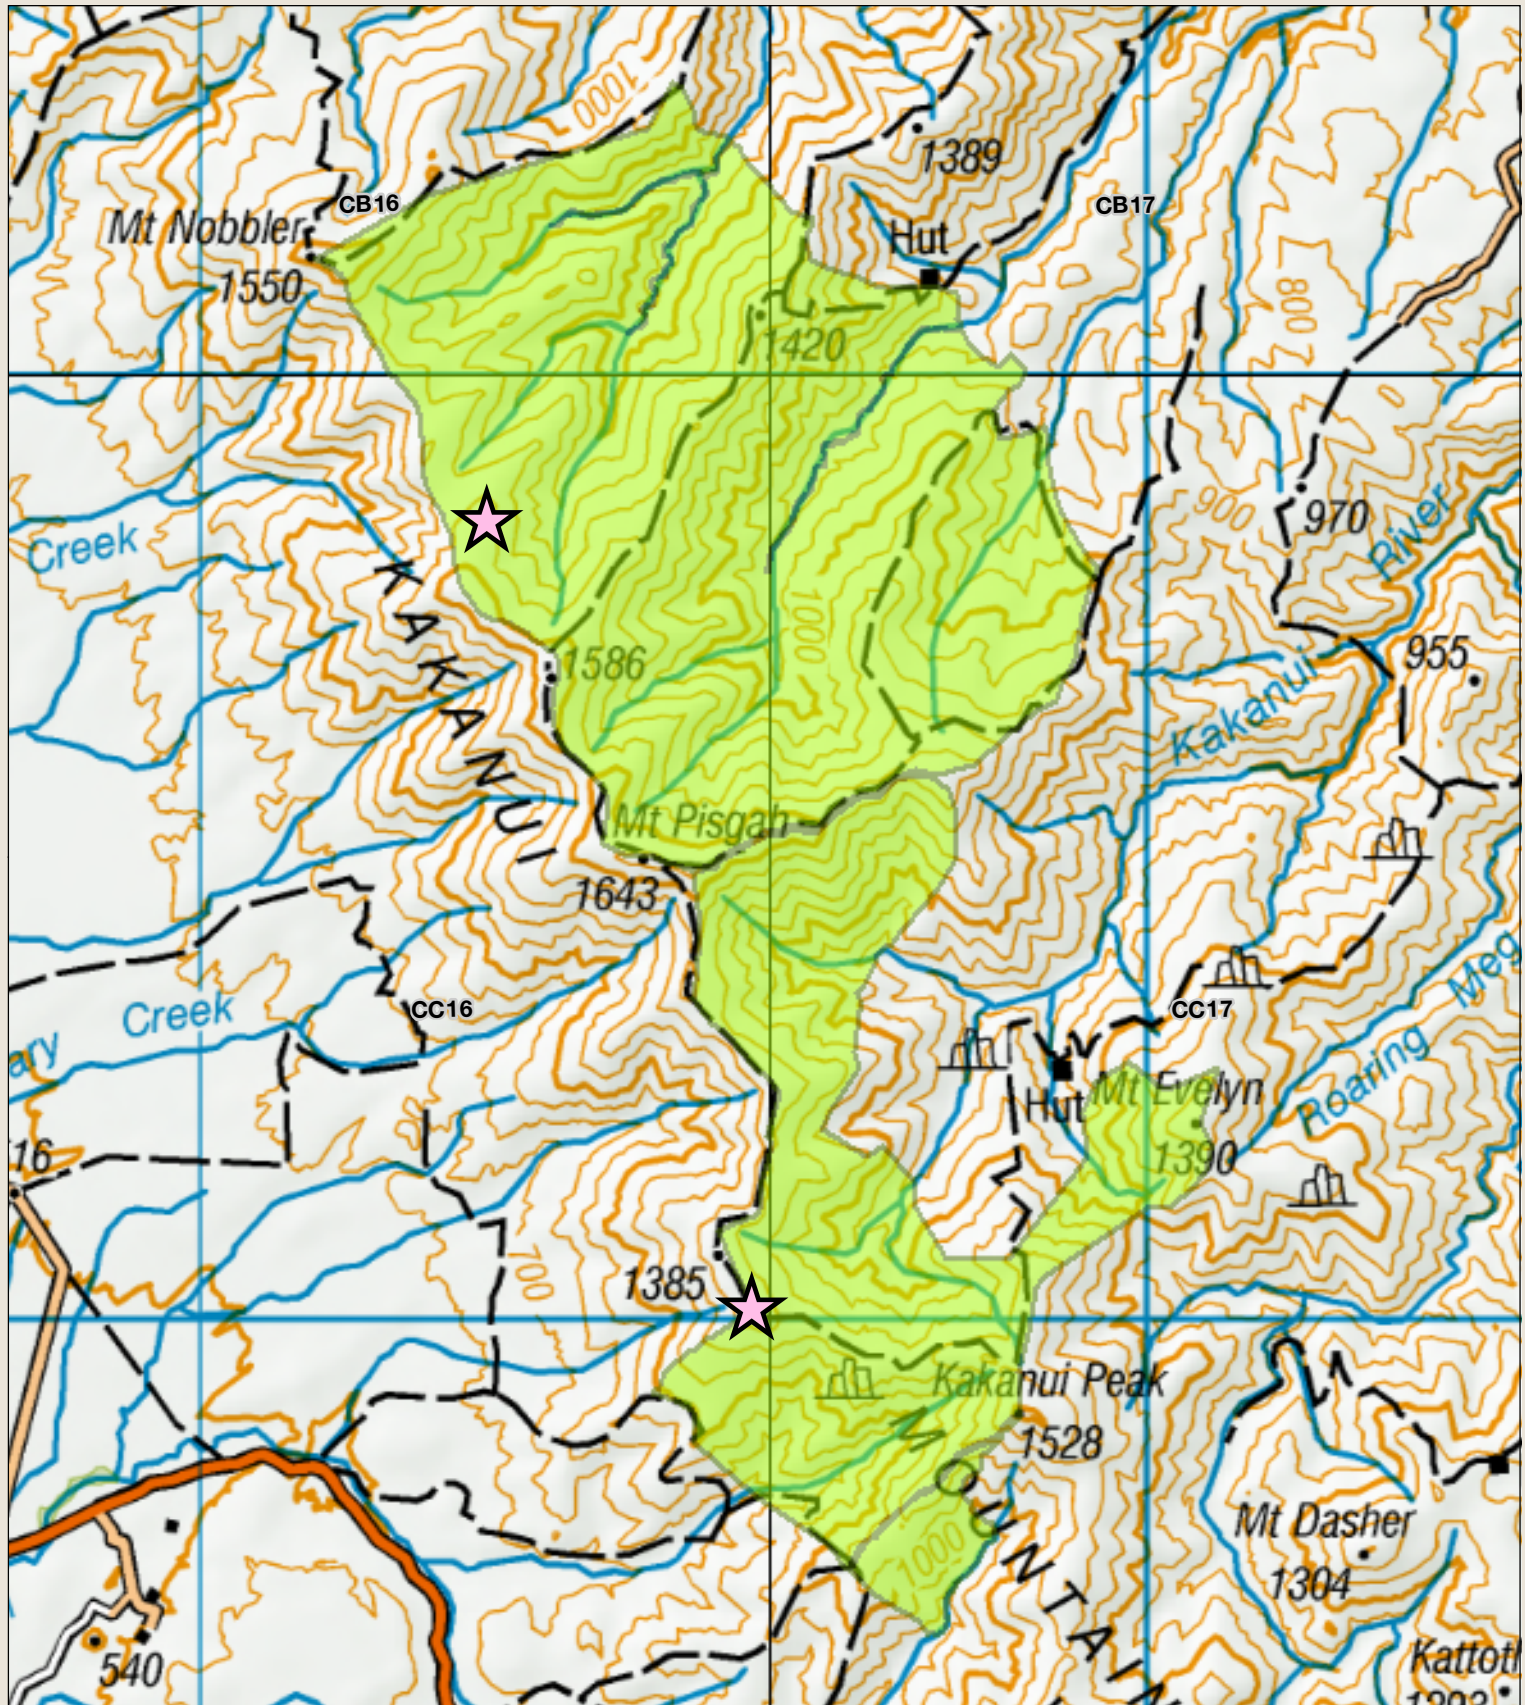

Coastal Otago north of the Catlins Kakanui Conservation hunting permit map

Department of Conservation
Te Papa Atawhai

Your permit is valid only for the area shown as in this map

This map is a guide only and should not be used for navigational purposes. We recommend NZTopo50 series map(s)

- | | | |
|---|---|--|
| Boundary of this hunting block | Hunting is prohibited | DOC tracks - dog or firearm conditions may apply |
| Access point - described on DOC website | Hunting is permitted | Tracks |
| DOC Hut | Hunting is restricted due to; | 4WD |
| Topo50 Sheetlines | Balloted ROAR block from 20th March to 20th April inclusive
- open hunting outside these dates | Other public conservation land |

1 Km