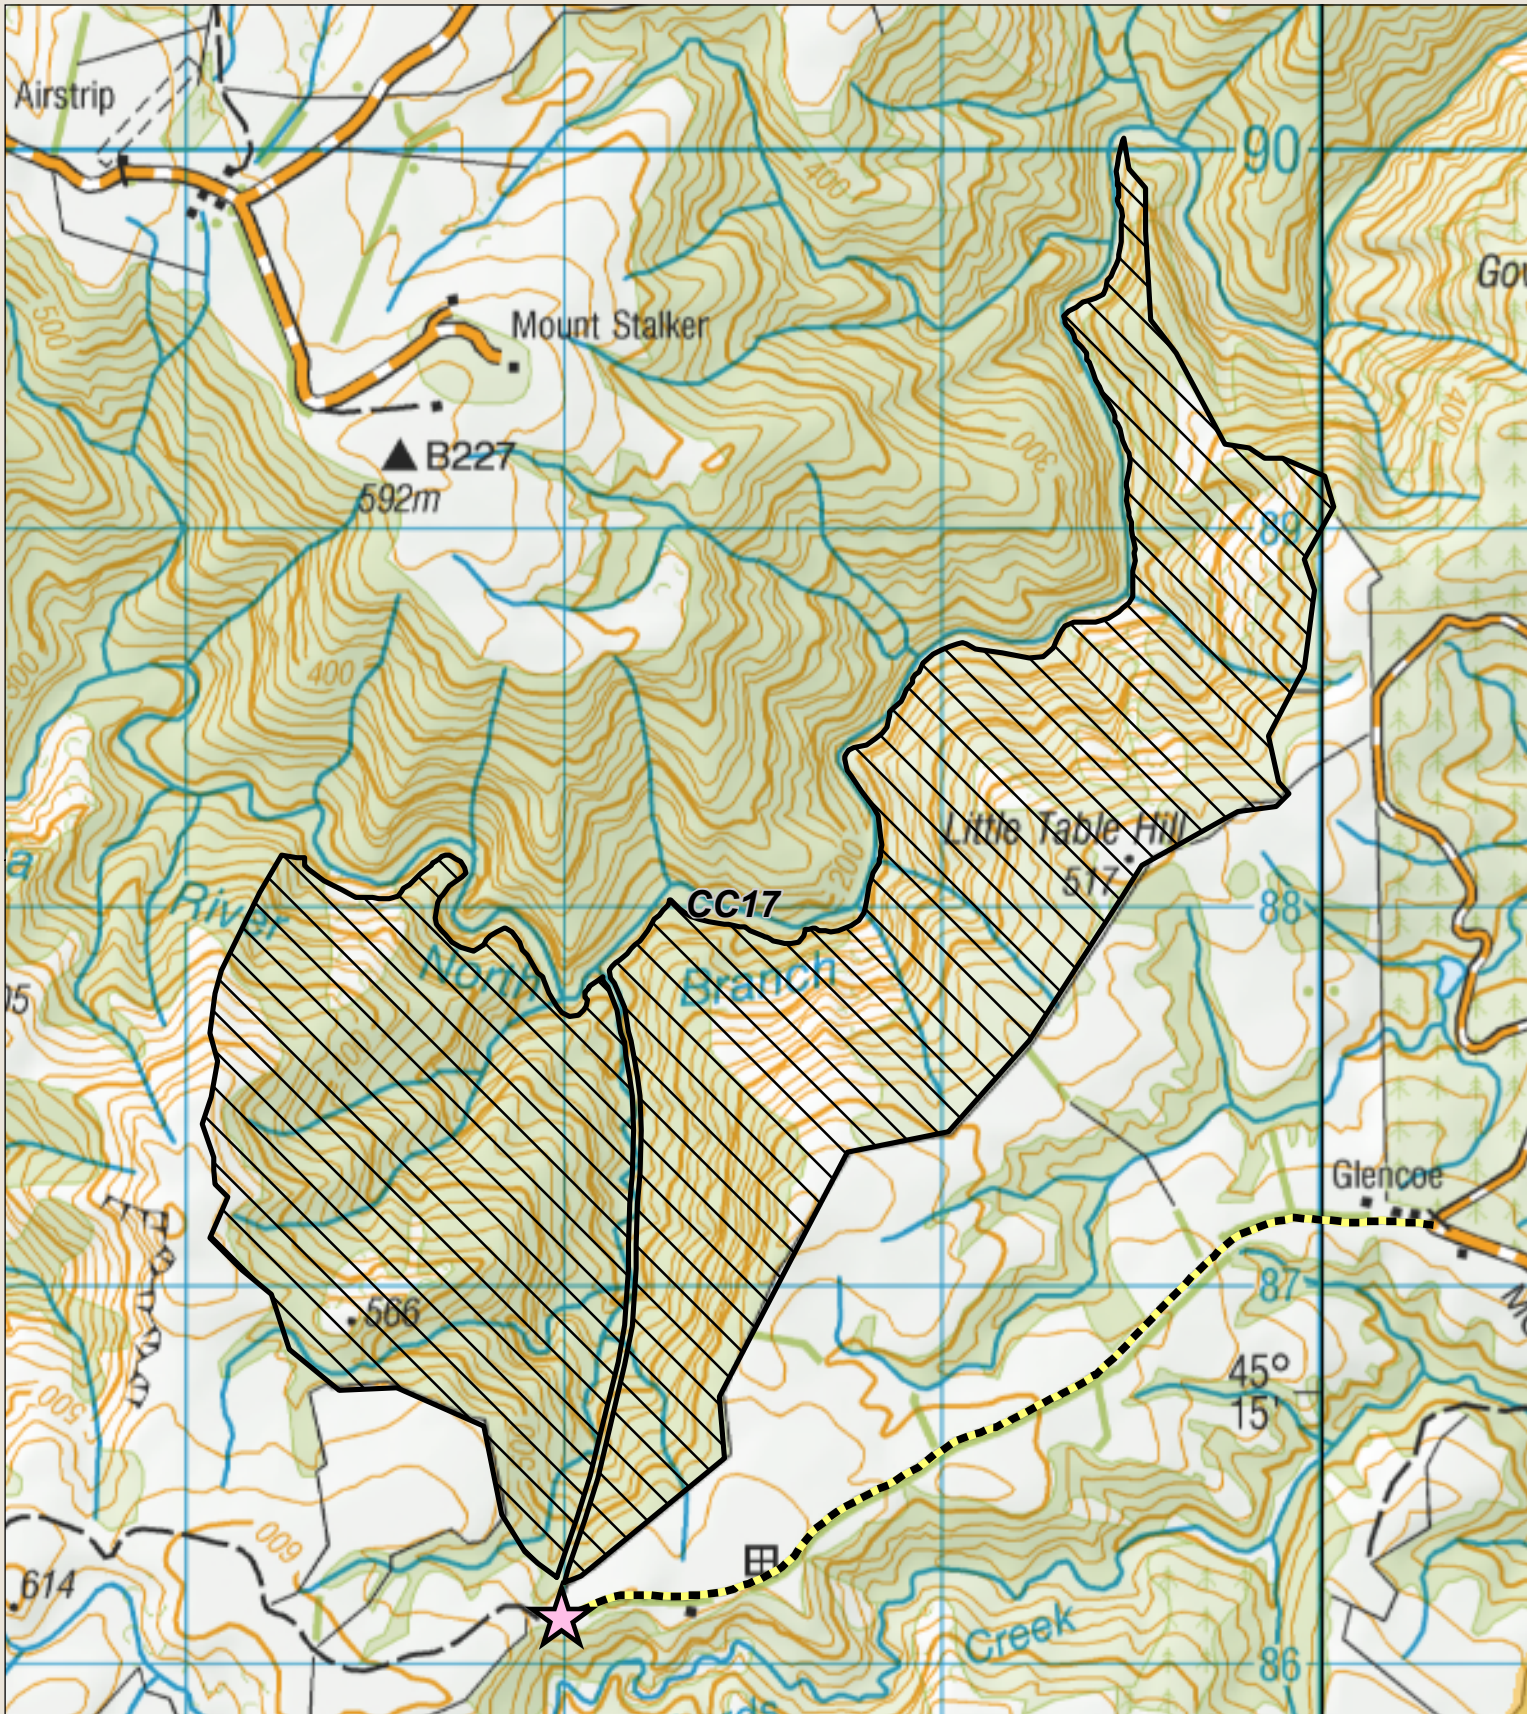

# Coastal Otago - Roar block Glencoe - 1

Check your permit and the DOC website for conditions that may apply to this area: [www.doc.govt.nz/hunting](http://www.doc.govt.nz/hunting)

Department of Conservation  
*Te Papa Atawhai*

This map is a guide only and should not be used for navigational purposes. We recommend NZTopo50 series map(s)

- |   |                                |  |
|---|--------------------------------|--|
| Boundary of this roar hunting block     | Hunting is restricted          | DOC tracks - dog or firearm conditions may apply |
| Access point - described on DOC website | Hunting is prohibited          | Tracks   |
| DOC Hut                                 | Other public conservation land | 4WD  |
| Topo50 Sheetlines                       |                                |  |