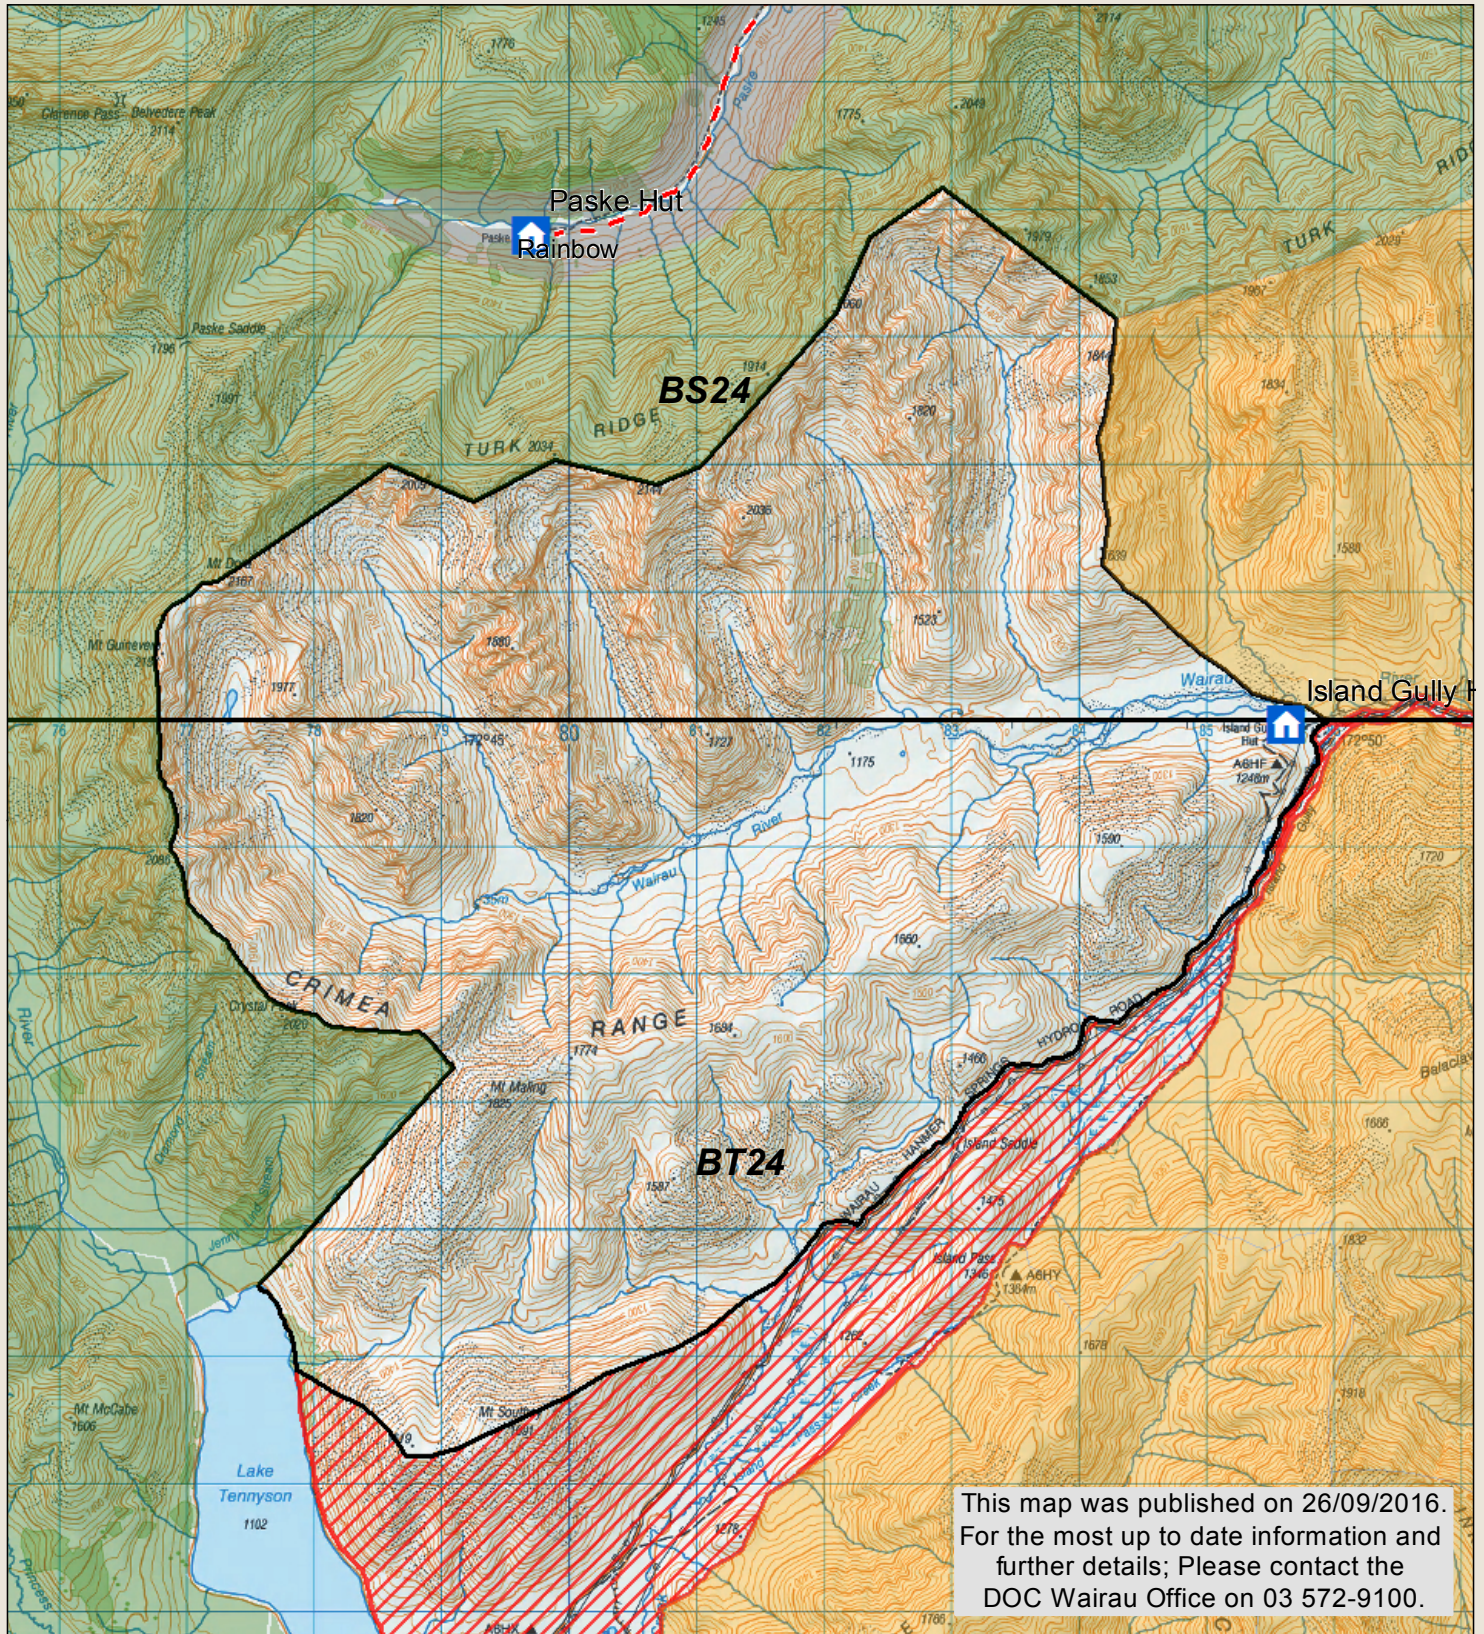

MOLESWORTH RECREATION RESERVE

Upper Wairau Hunting Block

Check your permit and the DOC website for conditions that may apply to this area: www.doc.govt.nz/hunting

Department of Conservation

Te Papa Atawhai

New Zealand Government

This map is a guide only and should not be used for navigational purposes. We recommend NZTopo50 series map(s)

-  DOC Hut (tickets required)
-  DOC tracks - dog or firearm conditions may apply
-  Topo50 map sheets
-  Hunting is restricted
-  Boundary of this block
-  Hunting is prohibited
-  Pastoral lease land (Permission from Station manager required)

September 2016
Crown copyright reserved

* No vehicle or public access to farm tracks, huts or yards

* Motorised vehicles are only allowed on the Acheron/Molesworth and Tophouse/Clarence/Rainbow Roads (note closure periods)