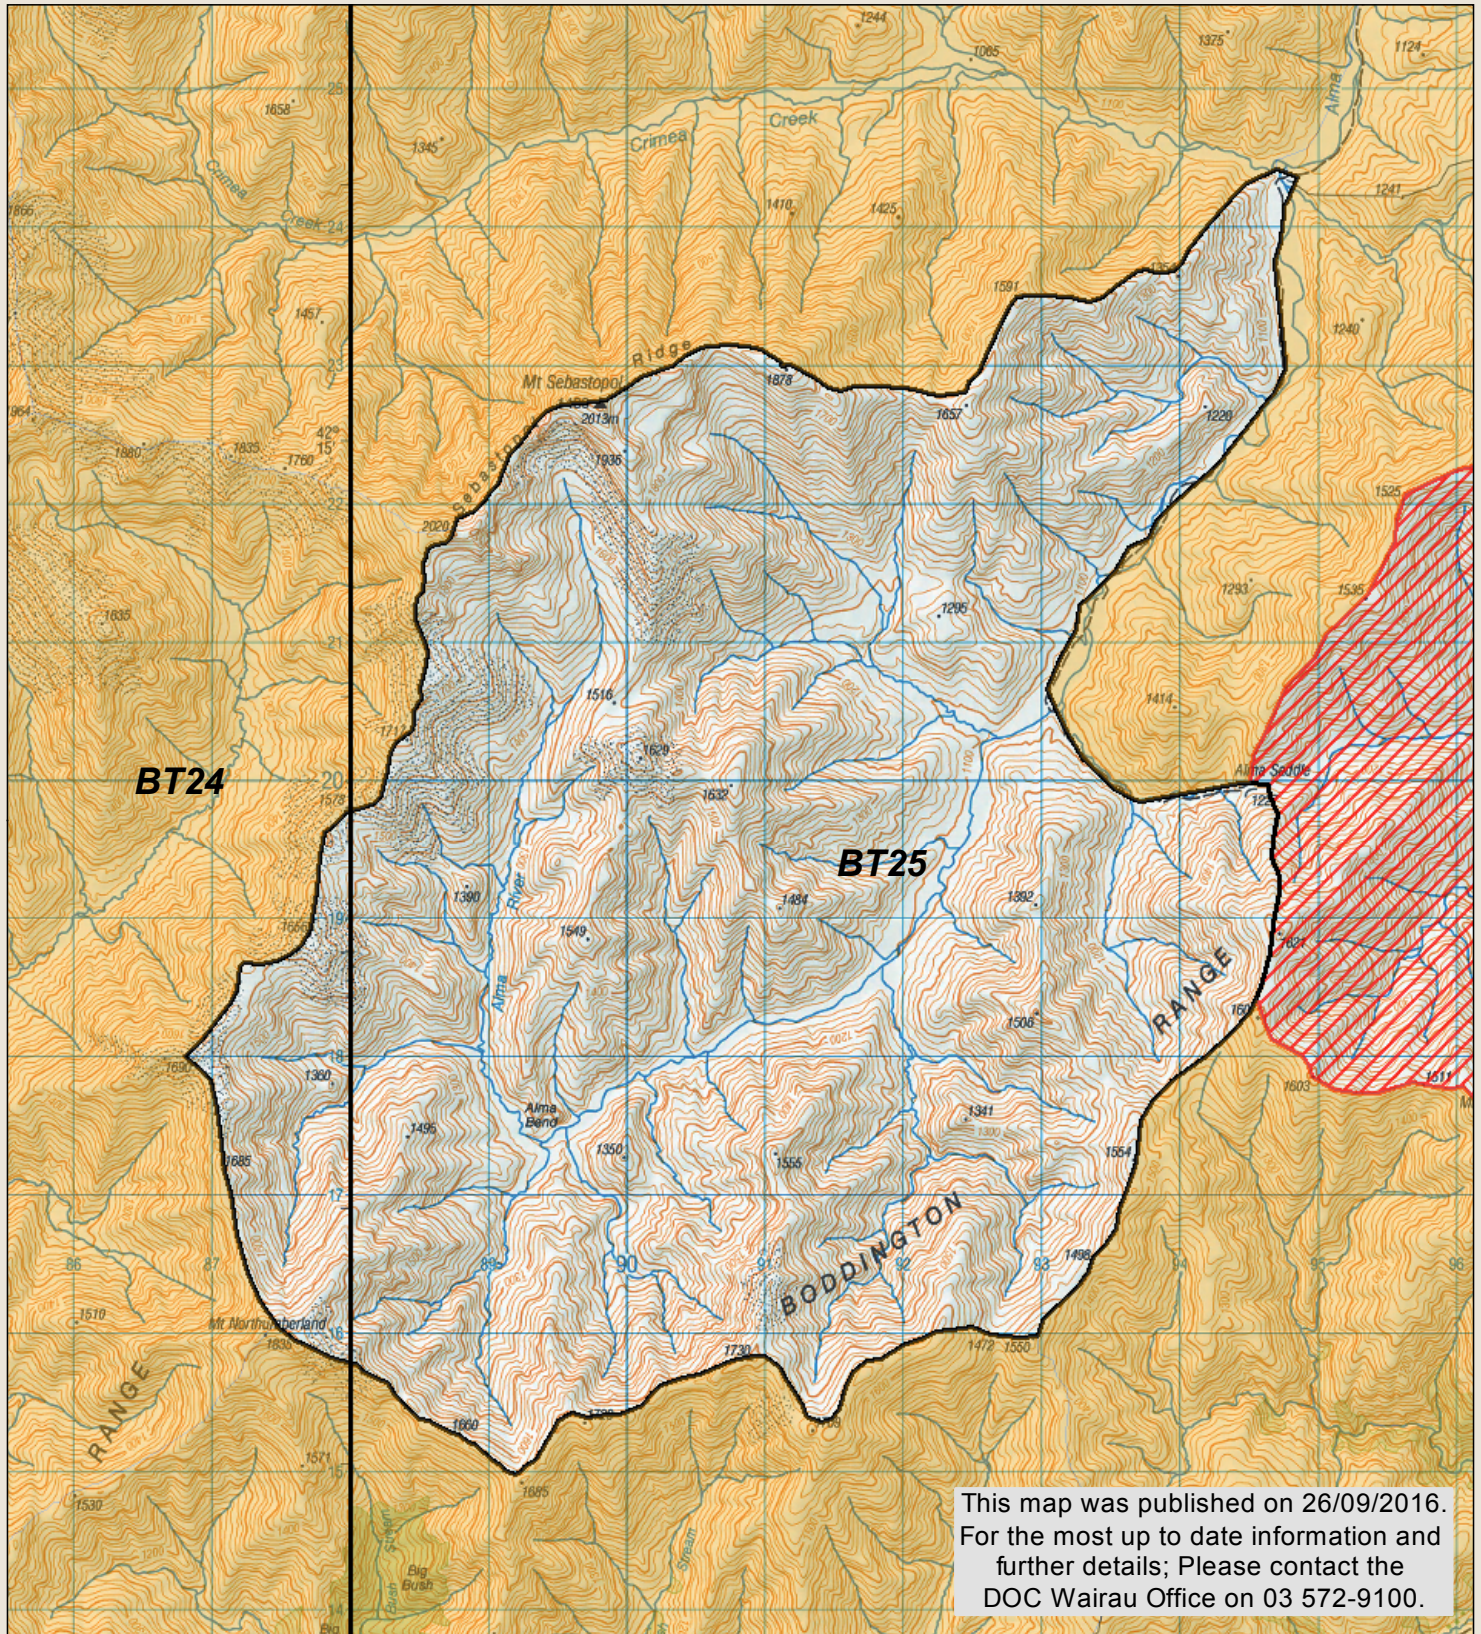

Upper Alma Hunting Block

Check your permit and the DOC website for conditions that may apply to this area: www.doc.govt.nz/hunting

This map is a guide only and should not be used for navigational purposes. We recommend NZTopo50 series map(s)

-  Topo50 map sheets
-  Hunting is restricted
-  Boundary of this block
-  Hunting is prohibited

* No vehicle or public access to farm tracks, huts or yards

* Motorised vehicles are only allowed on the Acheron/Molesworth and Tophouse/Clarence/Rainbow Roads (note closure periods)