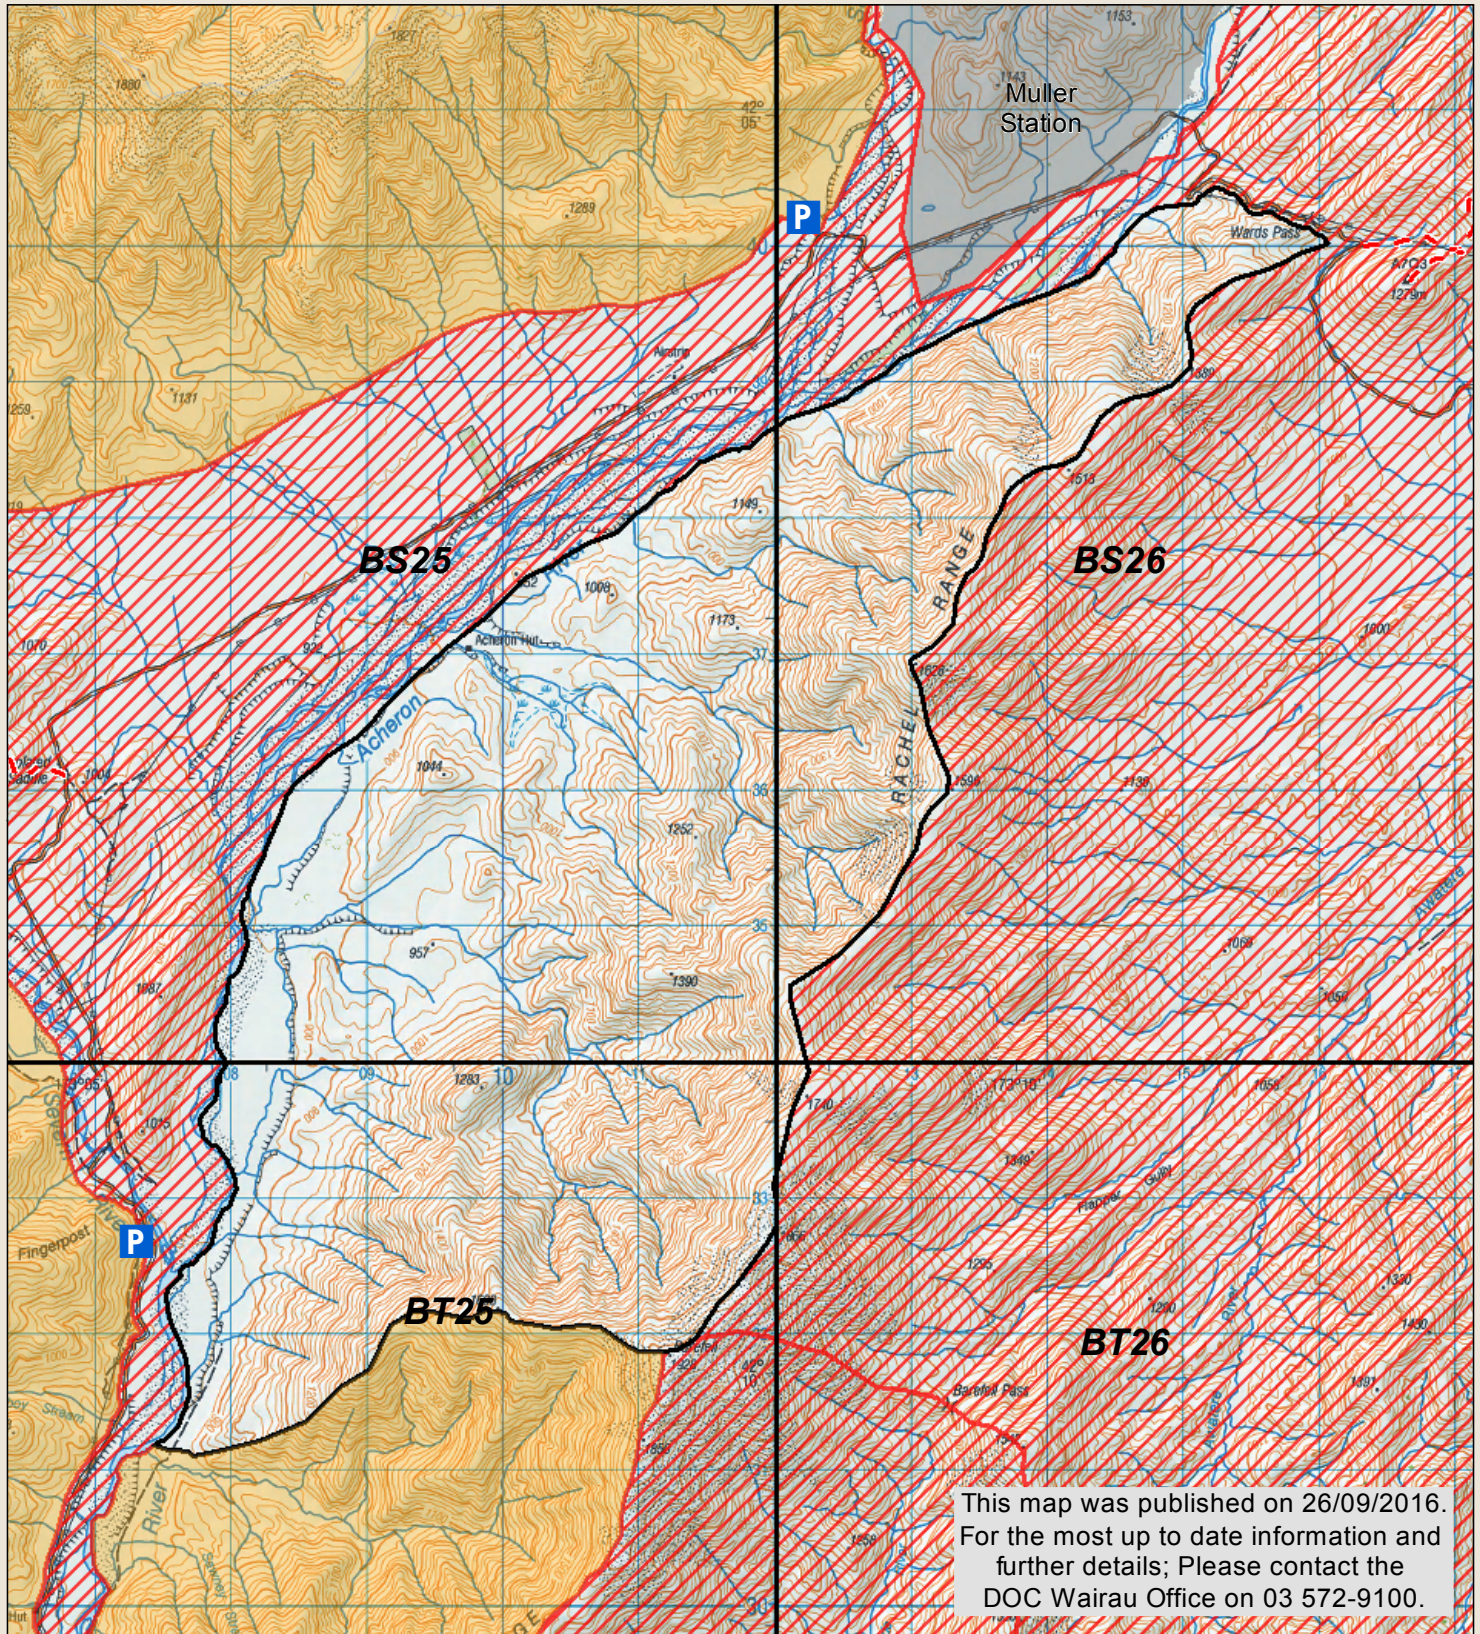

Upper Acheron Hunting Block

Check your permit and the DOC website for conditions that may apply to this area: www.doc.govt.nz/hunting

This map was published on 26/09/2016. For the most up to date information and further details; Please contact the DOC Wairau Office on 03 572-9100.

This map is a guide only and should not be used for navigational purposes. We recommend NZTopo50 series map(s)

- P Block Parking
- DOC tracks - dog or firearm conditions may apply
- Topo50 map sheets
- Hunting is restricted
- Boundary of this block
- Hunting is prohibited
- Pastoral lease land (Permission from Station manager required)

* No vehicle or public access to farm tracks, huts or yards

* Motorised vehicles are only allowed on the Acheron/Molesworth and Tophouse/Clarence/Rainbow Roads (note closure periods)