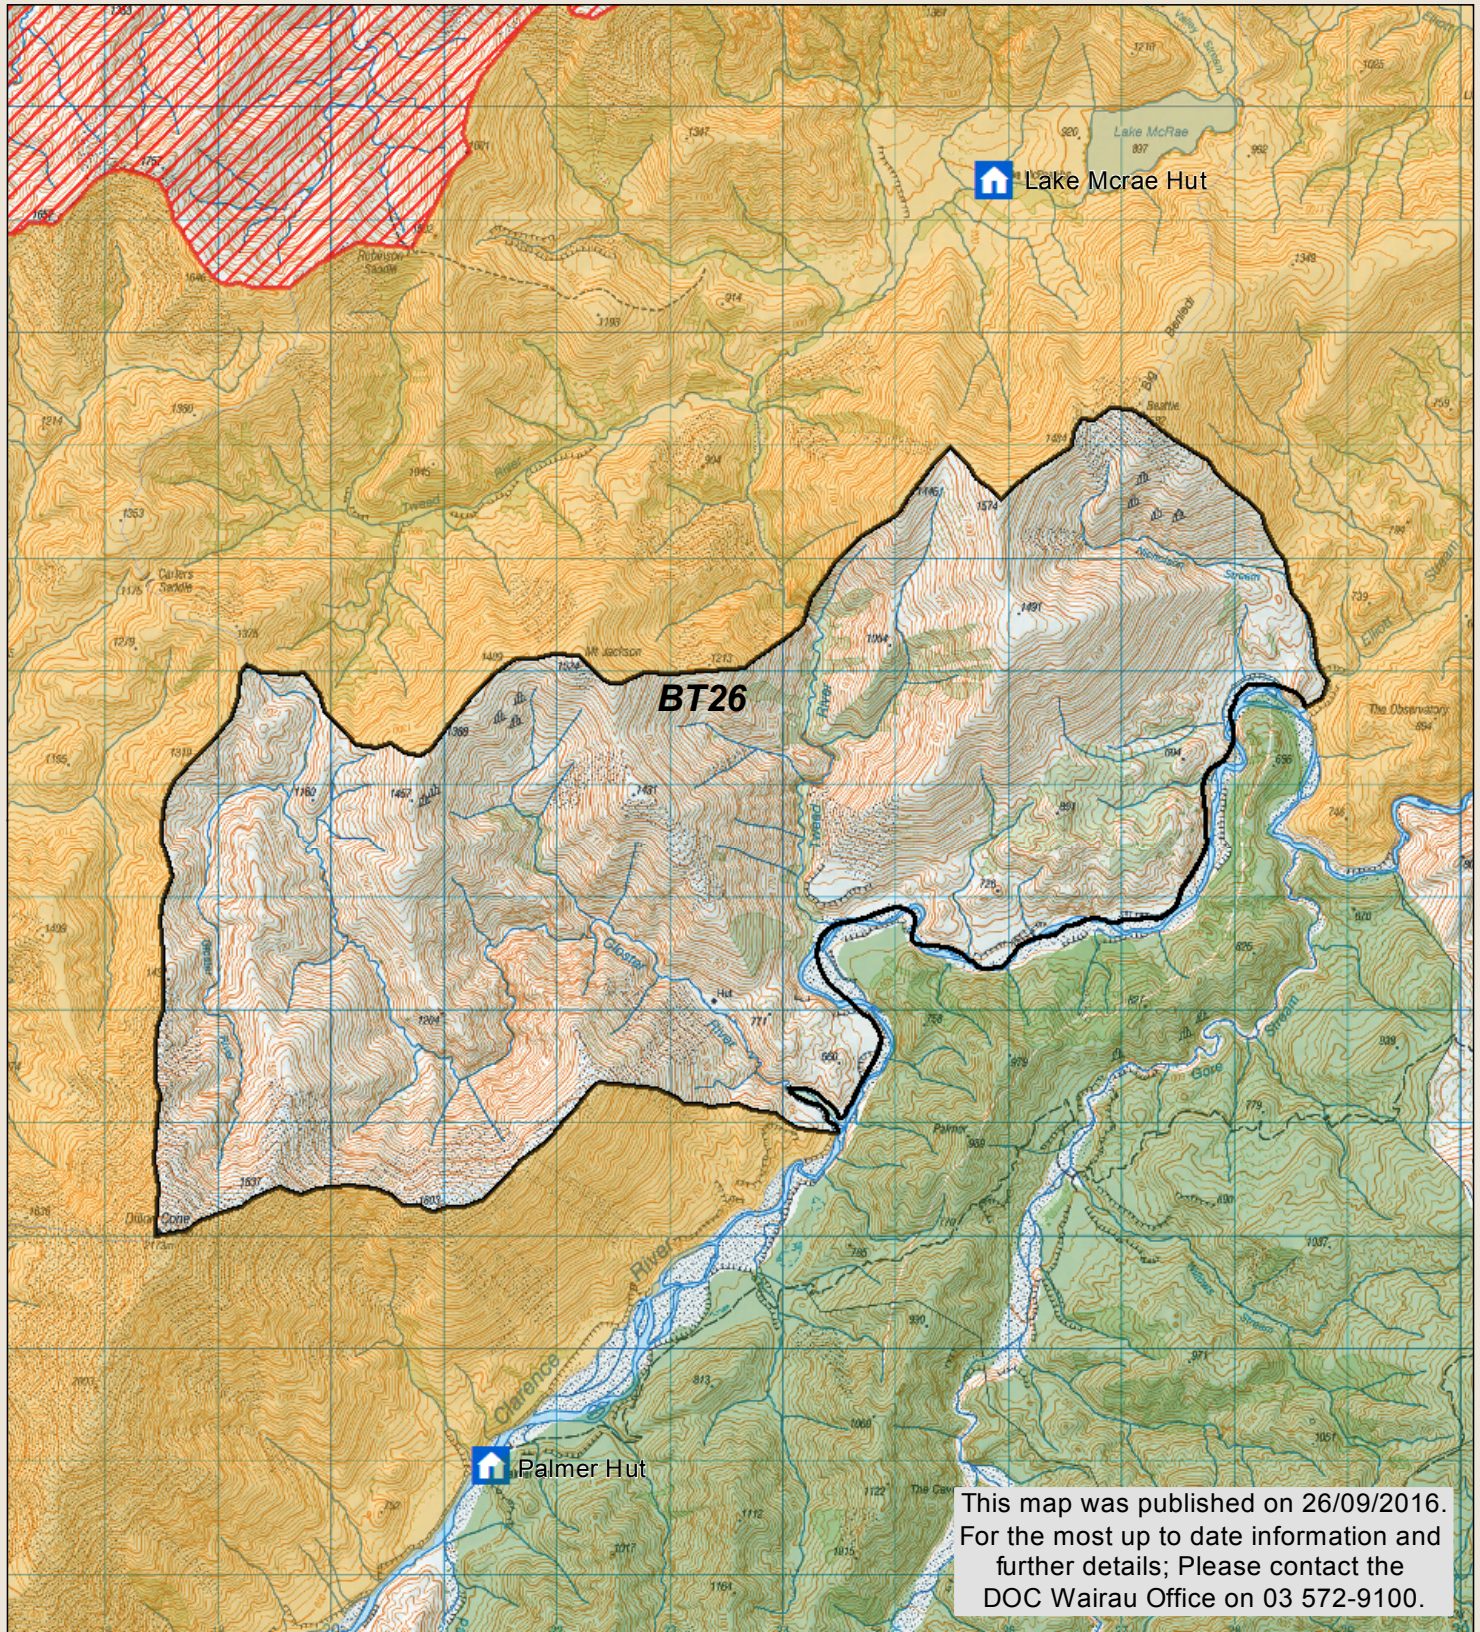

## Tweed Hunting Block

Check your permit and the DOC website for conditions that may apply to this area: [www.doc.govt.nz/hunting](http://www.doc.govt.nz/hunting)

This map is a guide only and should not be used for navigational purposes. We recommend NZTopo50 series map(s)

- DOC Hut (tickets required)
- Boundary of this block
- Hunting is prohibited
- Hunting is restricted

\* No vehicle or public access to farm tracks, huts or yards

\* Motorised vehicles are only allowed on the Acheron/Molesworth and Tophouse/Clarence/Rainbow Roads (note closure periods)