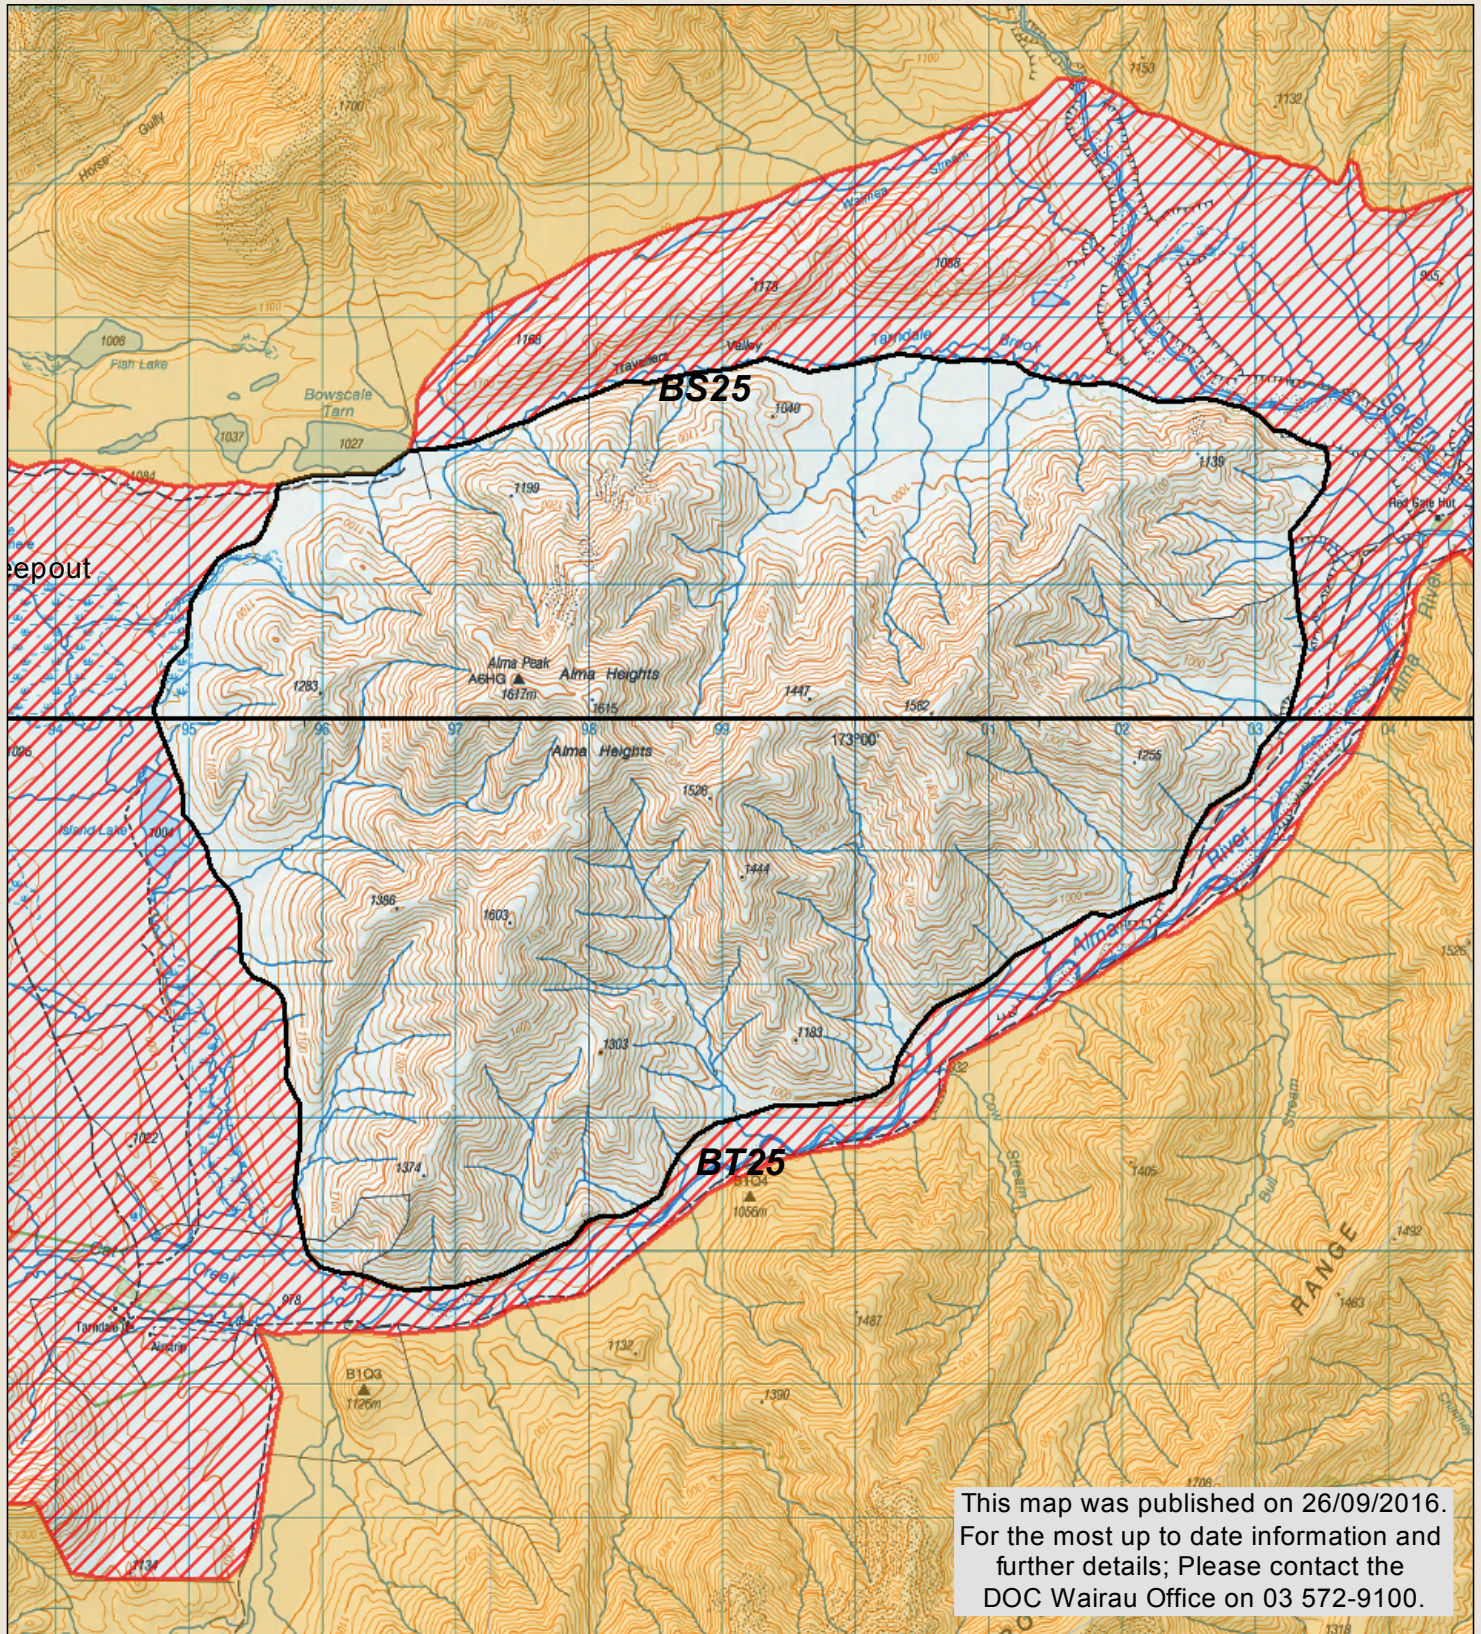

Travellers Hunting Block

Check your permit and the DOC website for conditions that may apply to this area: www.doc.govt.nz/hunting

This map is a guide only and should not be used for navigational purposes. We recommend NZTopo50 series map(s)

-  Topo50 map sheets
-  Hunting is restricted
-  Boundary of this block
-  Hunting is prohibited

* No vehicle or public access to farm tracks, huts or yards

* Motorised vehicles are only allowed on the Acheron/Molesworth and Tophouse/Clarence/Rainbow Roads (note closure periods)