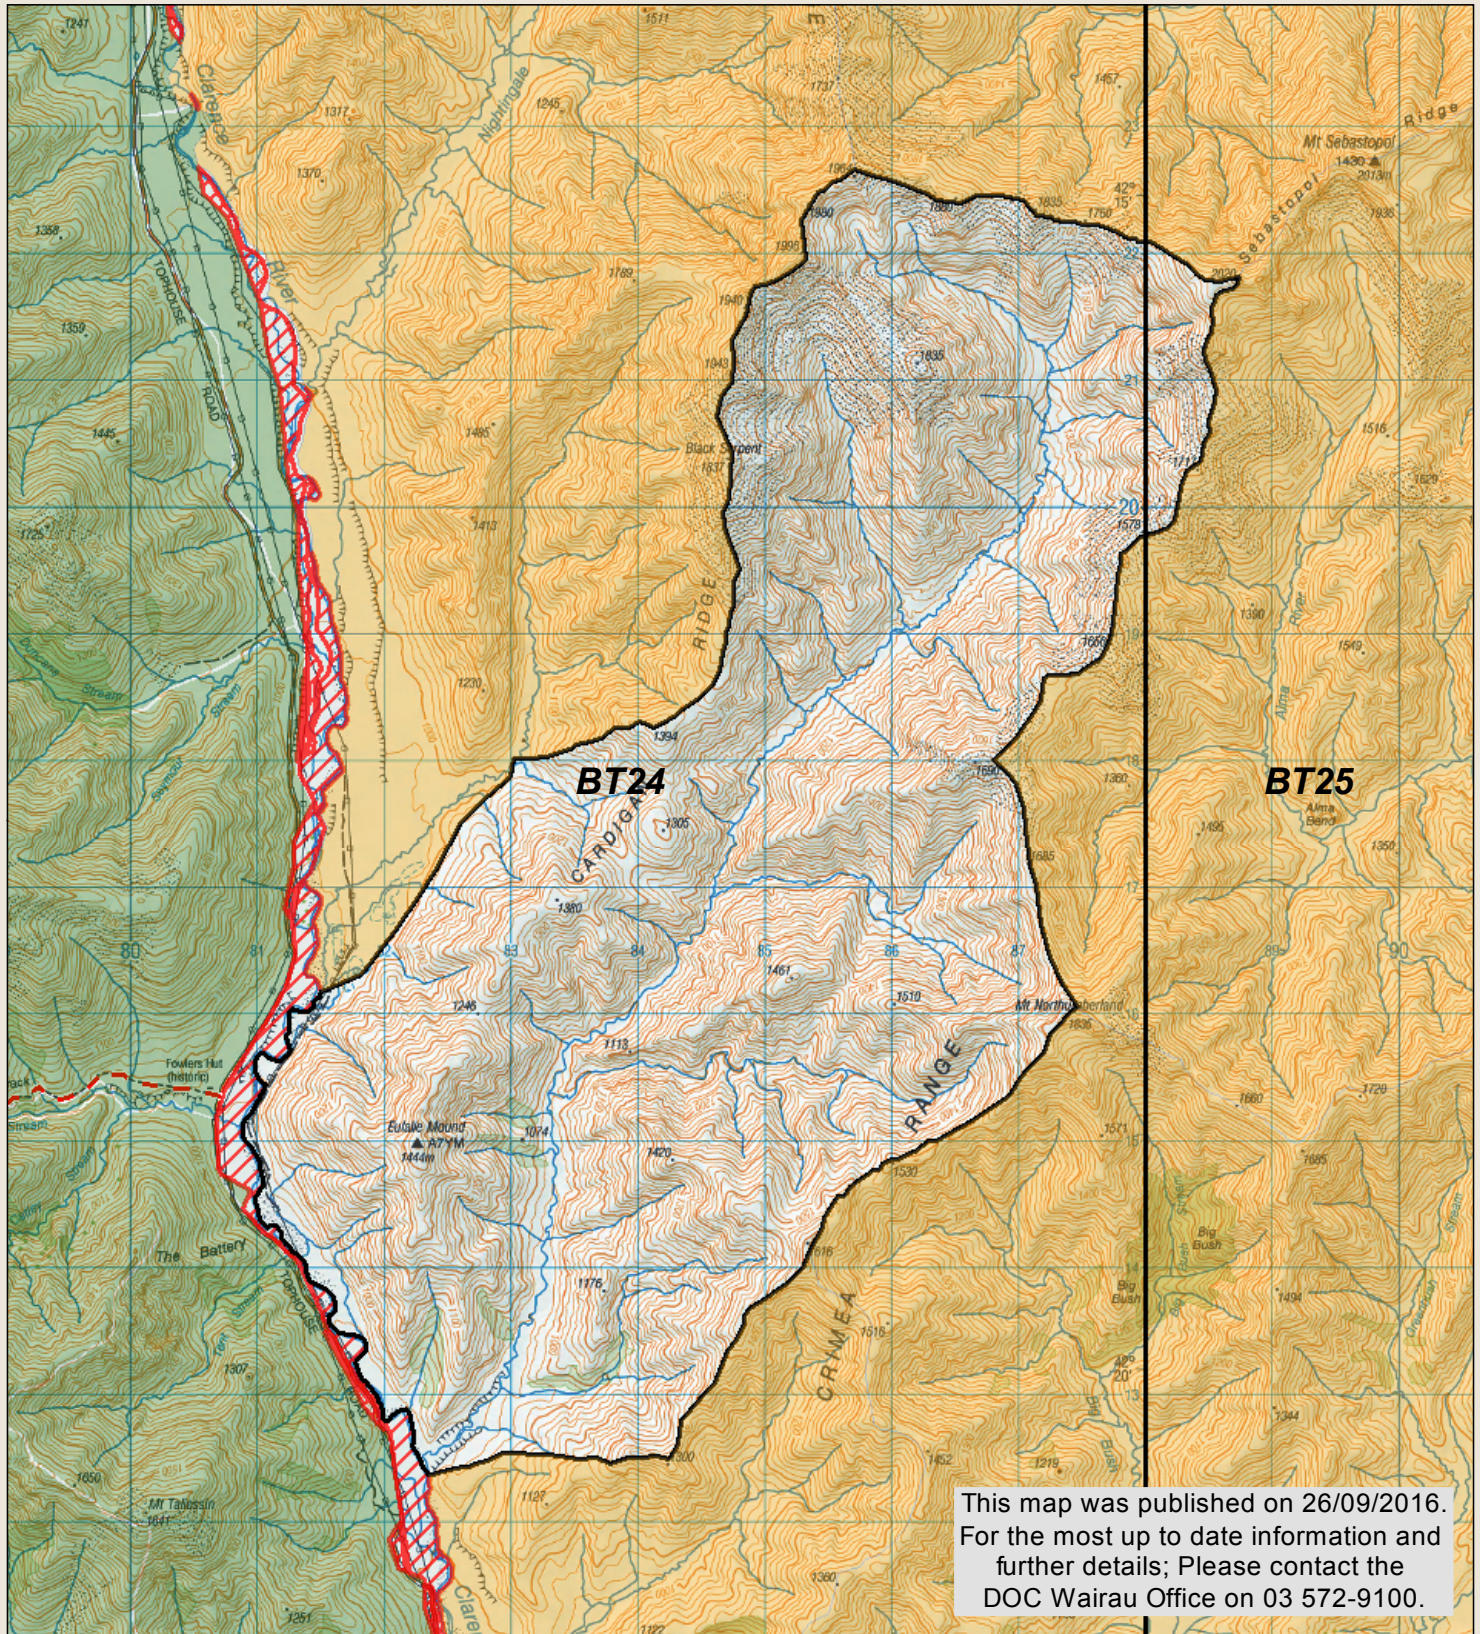

# MOLESWORTH RECREATION RESERVE

New Zealand Government

This map is a guide only and should not be used for navigational purposes. We recommend NZTopo50 series map(s)

- DOC tracks - dog or firearm conditions may apply
- Hunting is prohibited
- Topo50 map sheets
- Hunting is restricted
- Boundary of this block

1 km

September 2016  
Crown copyright reserved

\* No vehicle or public access to farm tracks, huts or yards

\* Motorised vehicles are only allowed on the Acheron/Molesworth and Tophouse/Clarence/Rainbow Roads (note closure periods)