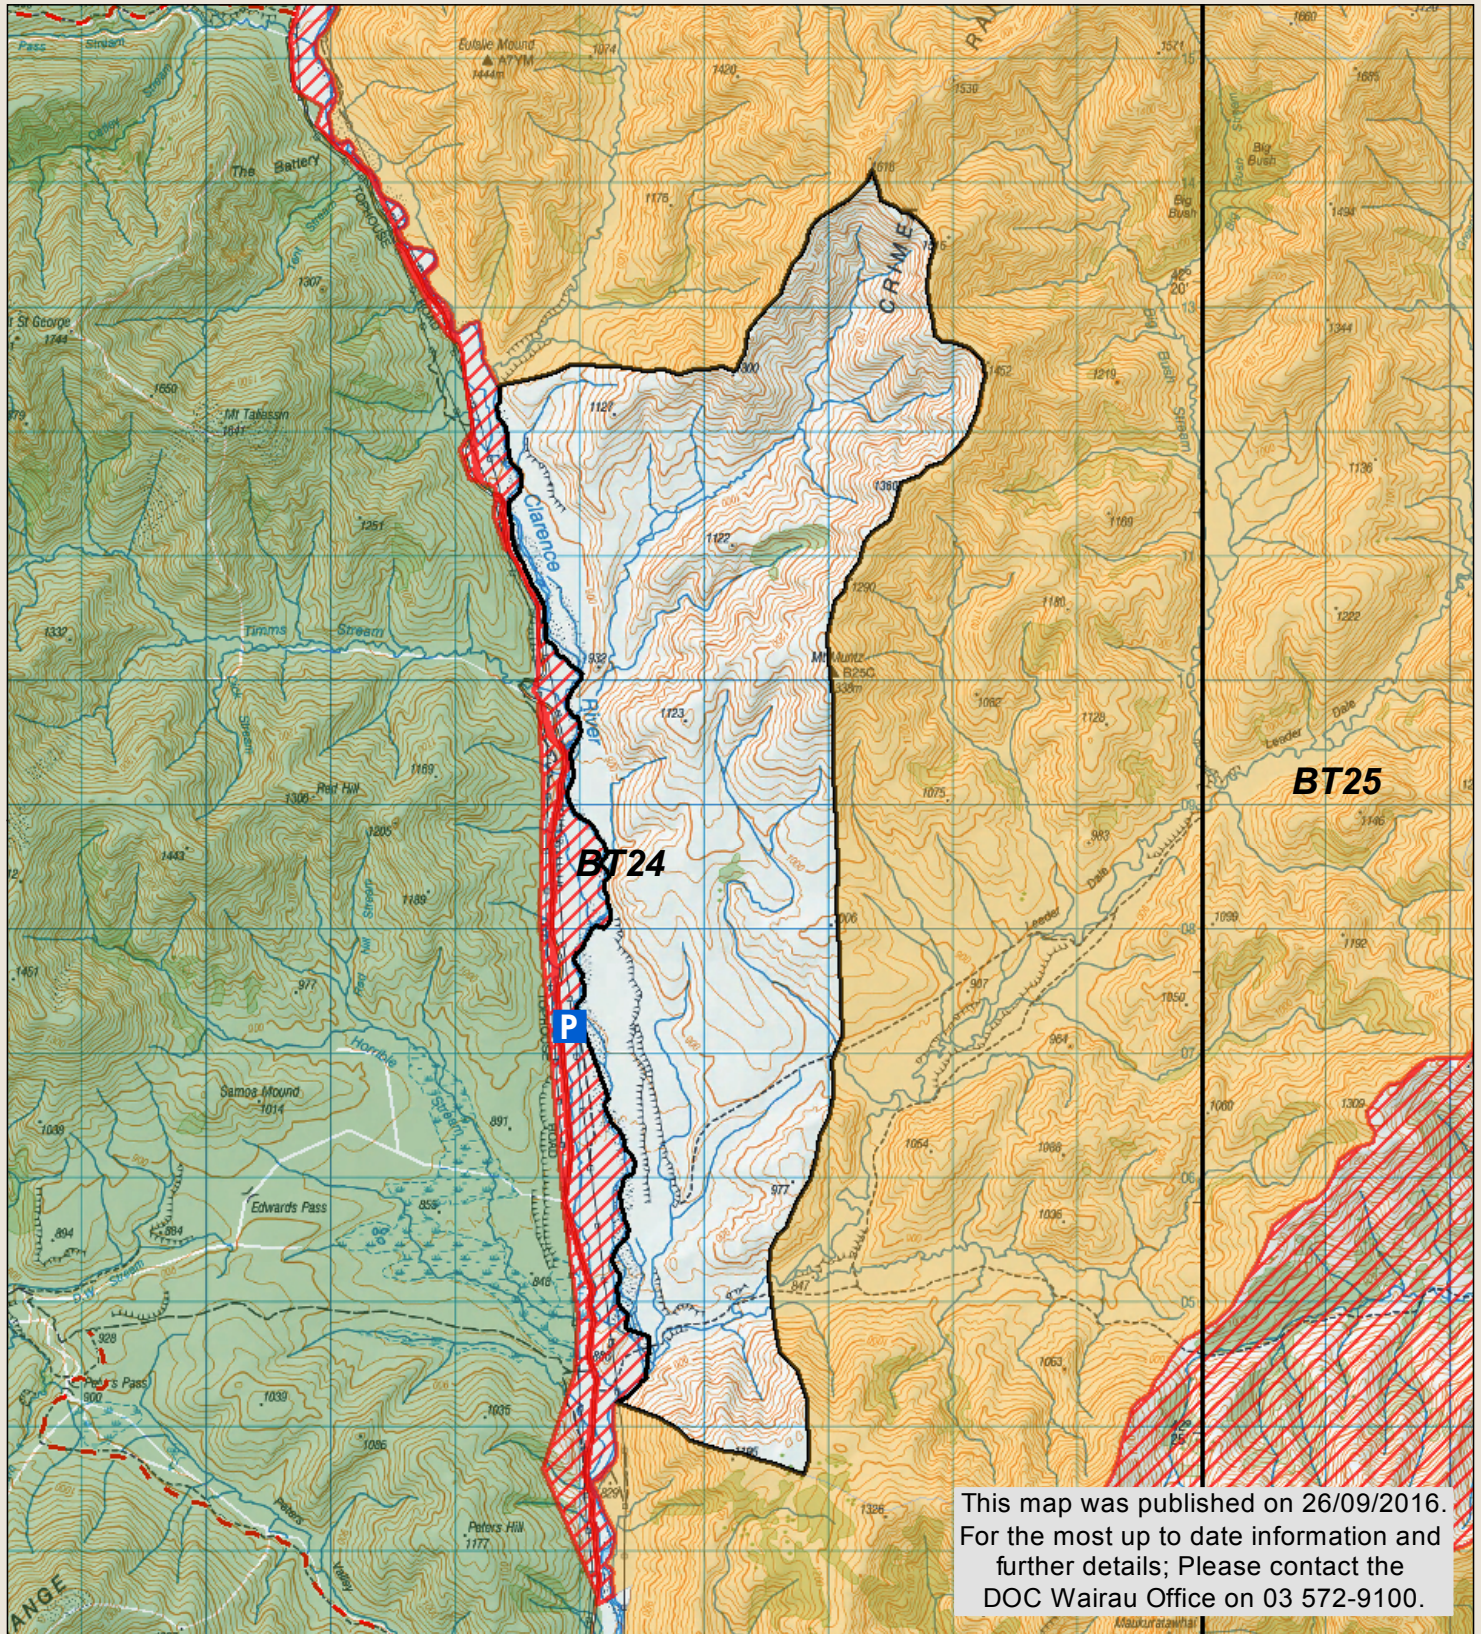

# Super Shed Hunting Block

Check your permit and the DOC website for conditions that may apply to this area: [www.doc.govt.nz/hunting](http://www.doc.govt.nz/hunting)

This map was published on 26/09/2016. For the most up to date information and further details; Please contact the DOC Wairau Office on 03 572-9100.

This map is a guide only and should not be used for navigational purposes. We recommend NZTopo50 series map(s)

- P Block Parking
- Topo50 map sheets
- Hunting is restricted
- DOC tracks - dog or firearm conditions may apply
- Hunting is prohibited
- Boundary of this block

\* No vehicle or public access to farm tracks, huts or yards  
 \* Motorised vehicles are only allowed on the Acheron/Molesworth and Tophouse/Clarence/Rainbow Roads (note closure periods)