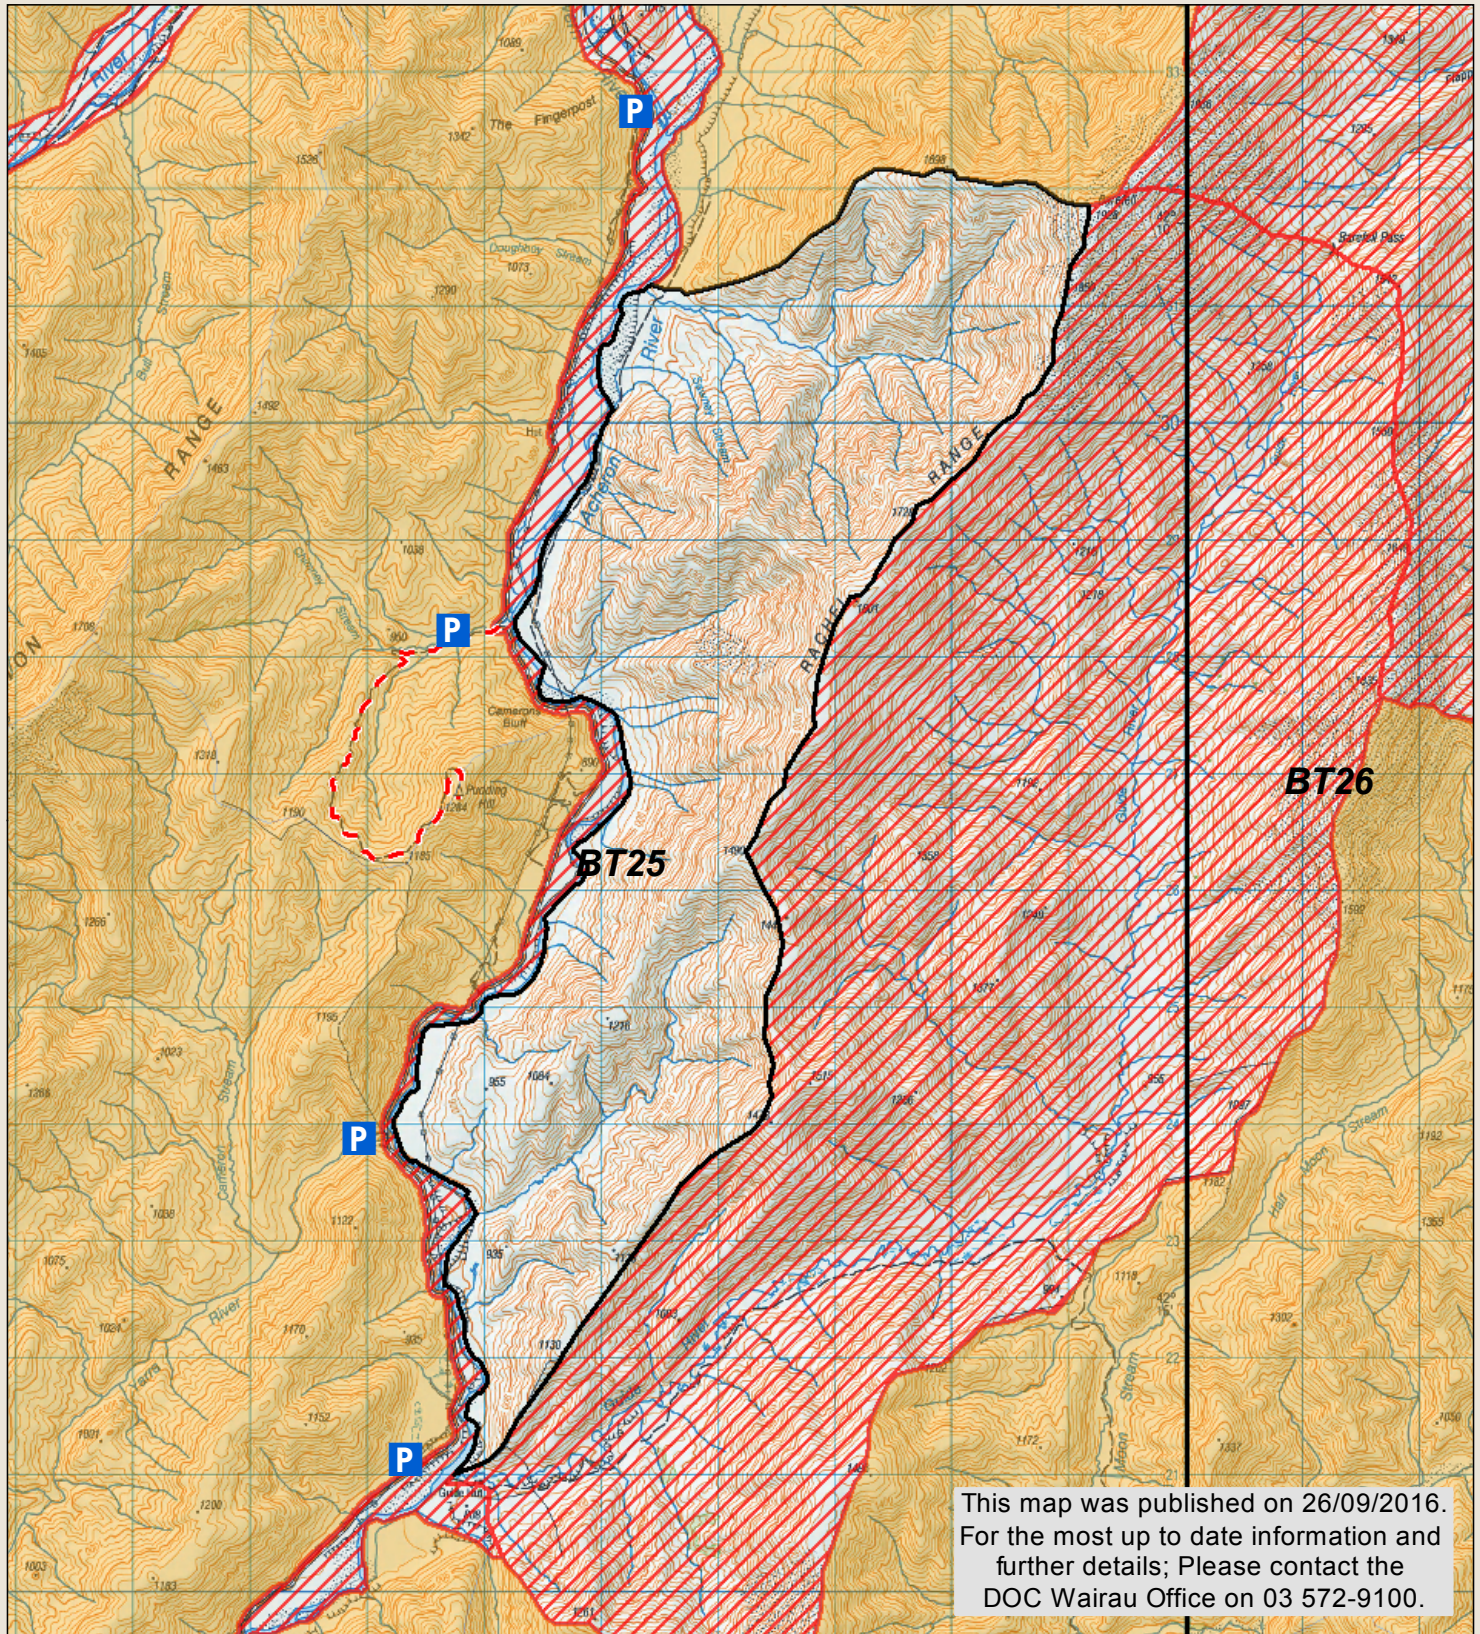

Sawnee Hunting Block

Check your permit and the DOC website for conditions that may apply to this area: www.doc.govt.nz/hunting

This map is a guide only and should not be used for navigational purposes. We recommend NZTopo50 series map(s)

- P Block Parking
- DOC tracks - dog or firearm conditions may apply
- Topo50 map sheets
- Hunting is restricted
- Boundary of this block
- Hunting is prohibited

* No vehicle or public access to farm tracks, huts or yards

* Motorised vehicles are only allowed on the Acheron/Molesworth and Tophouse/Clarence/Rainbow Roads (note closure periods)