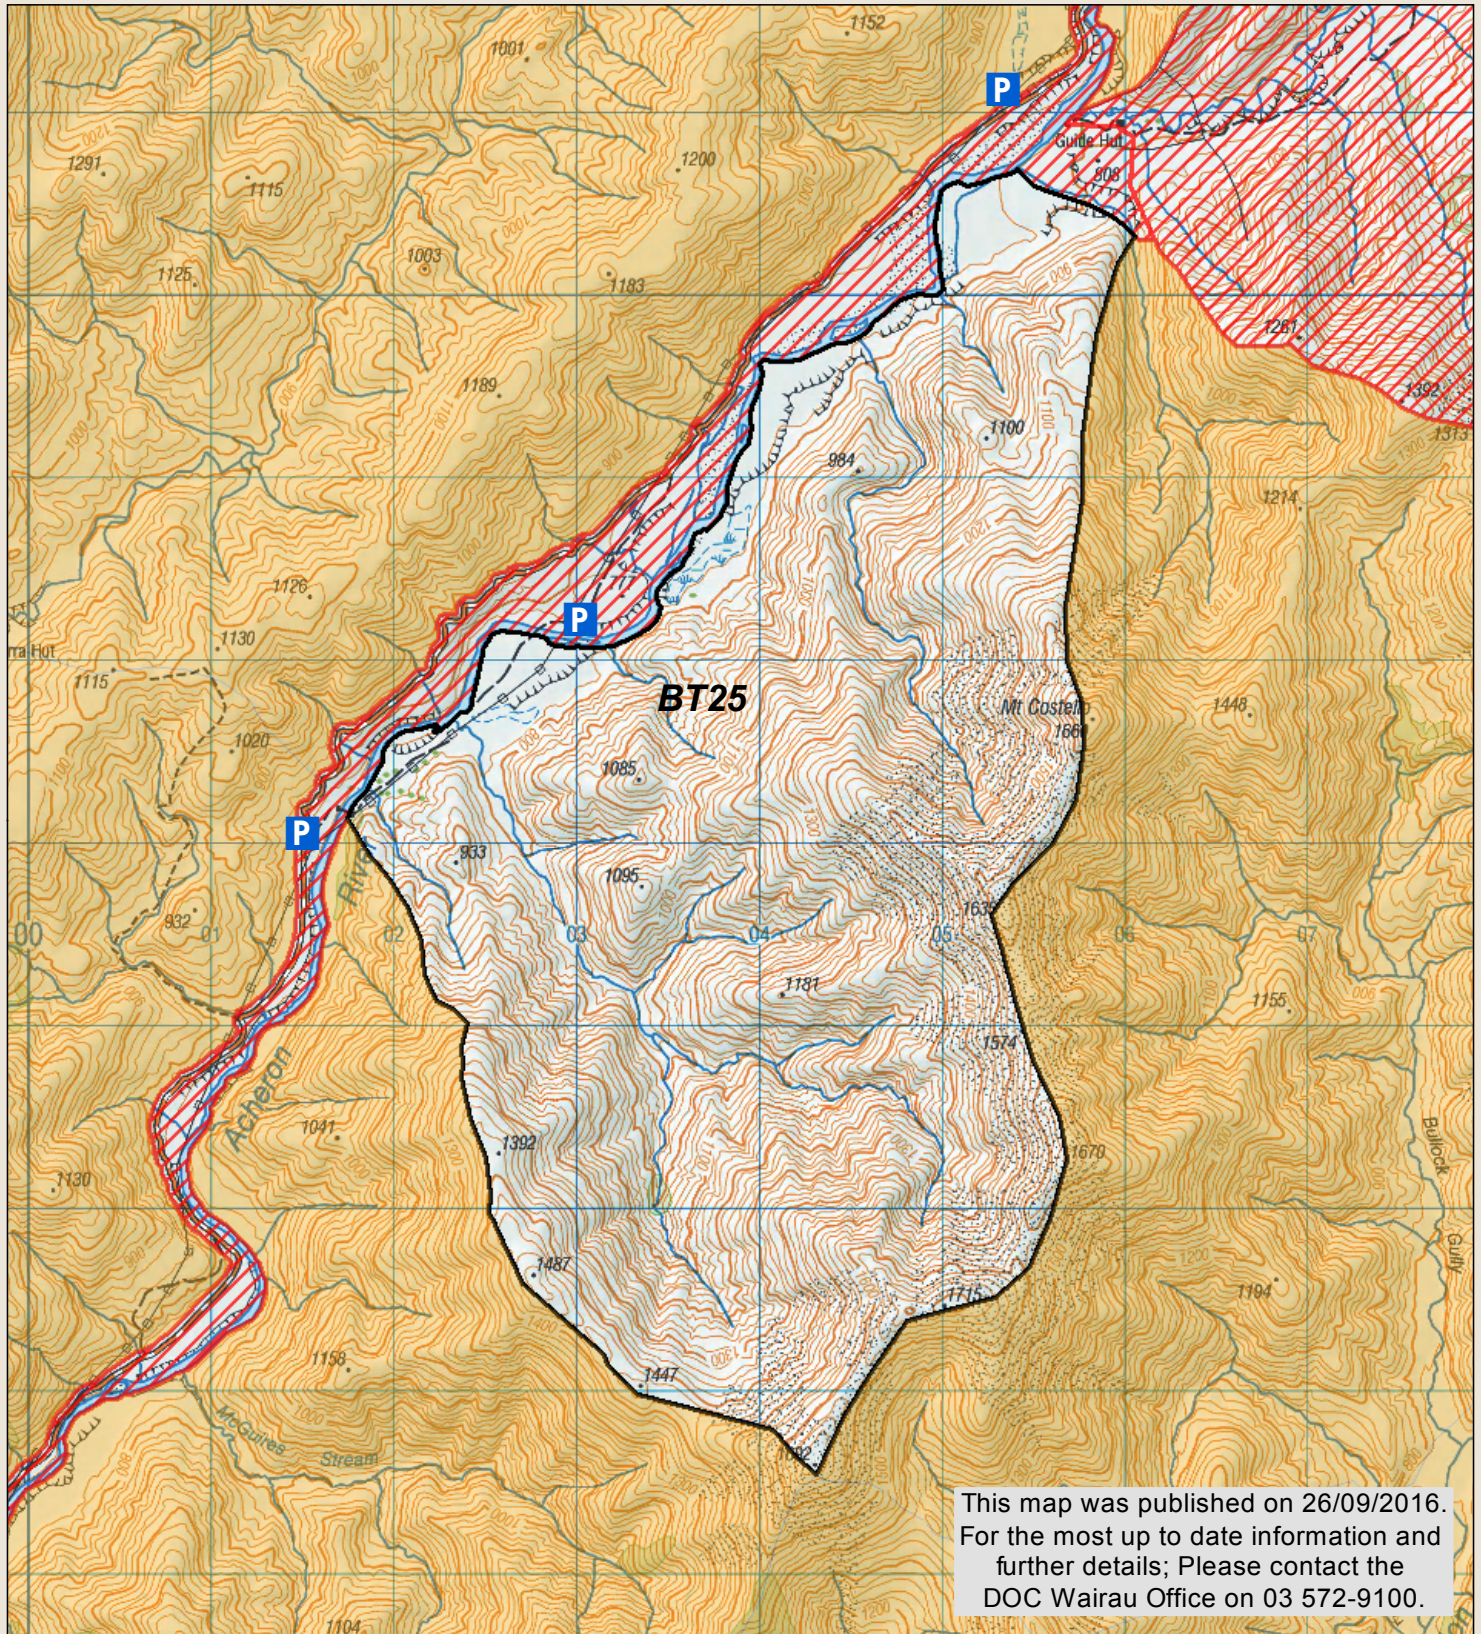

Pig Trough Hunting Block

Check your permit and the DOC website for conditions that may apply to this area: www.doc.govt.nz/hunting

This map is a guide only and should not be used for navigational purposes. We recommend NZTopo50 series map(s)

- P Block Parking
- Topo50 map sheets
- Hunting is restricted
- Boundary of this block
- Hunting is prohibited

* No vehicle or public access to farm tracks, huts or yards

* Motorised vehicles are only allowed on the Acheron/Molesworth and Tophouse/Clarence/Rainbow Roads (note closure periods)