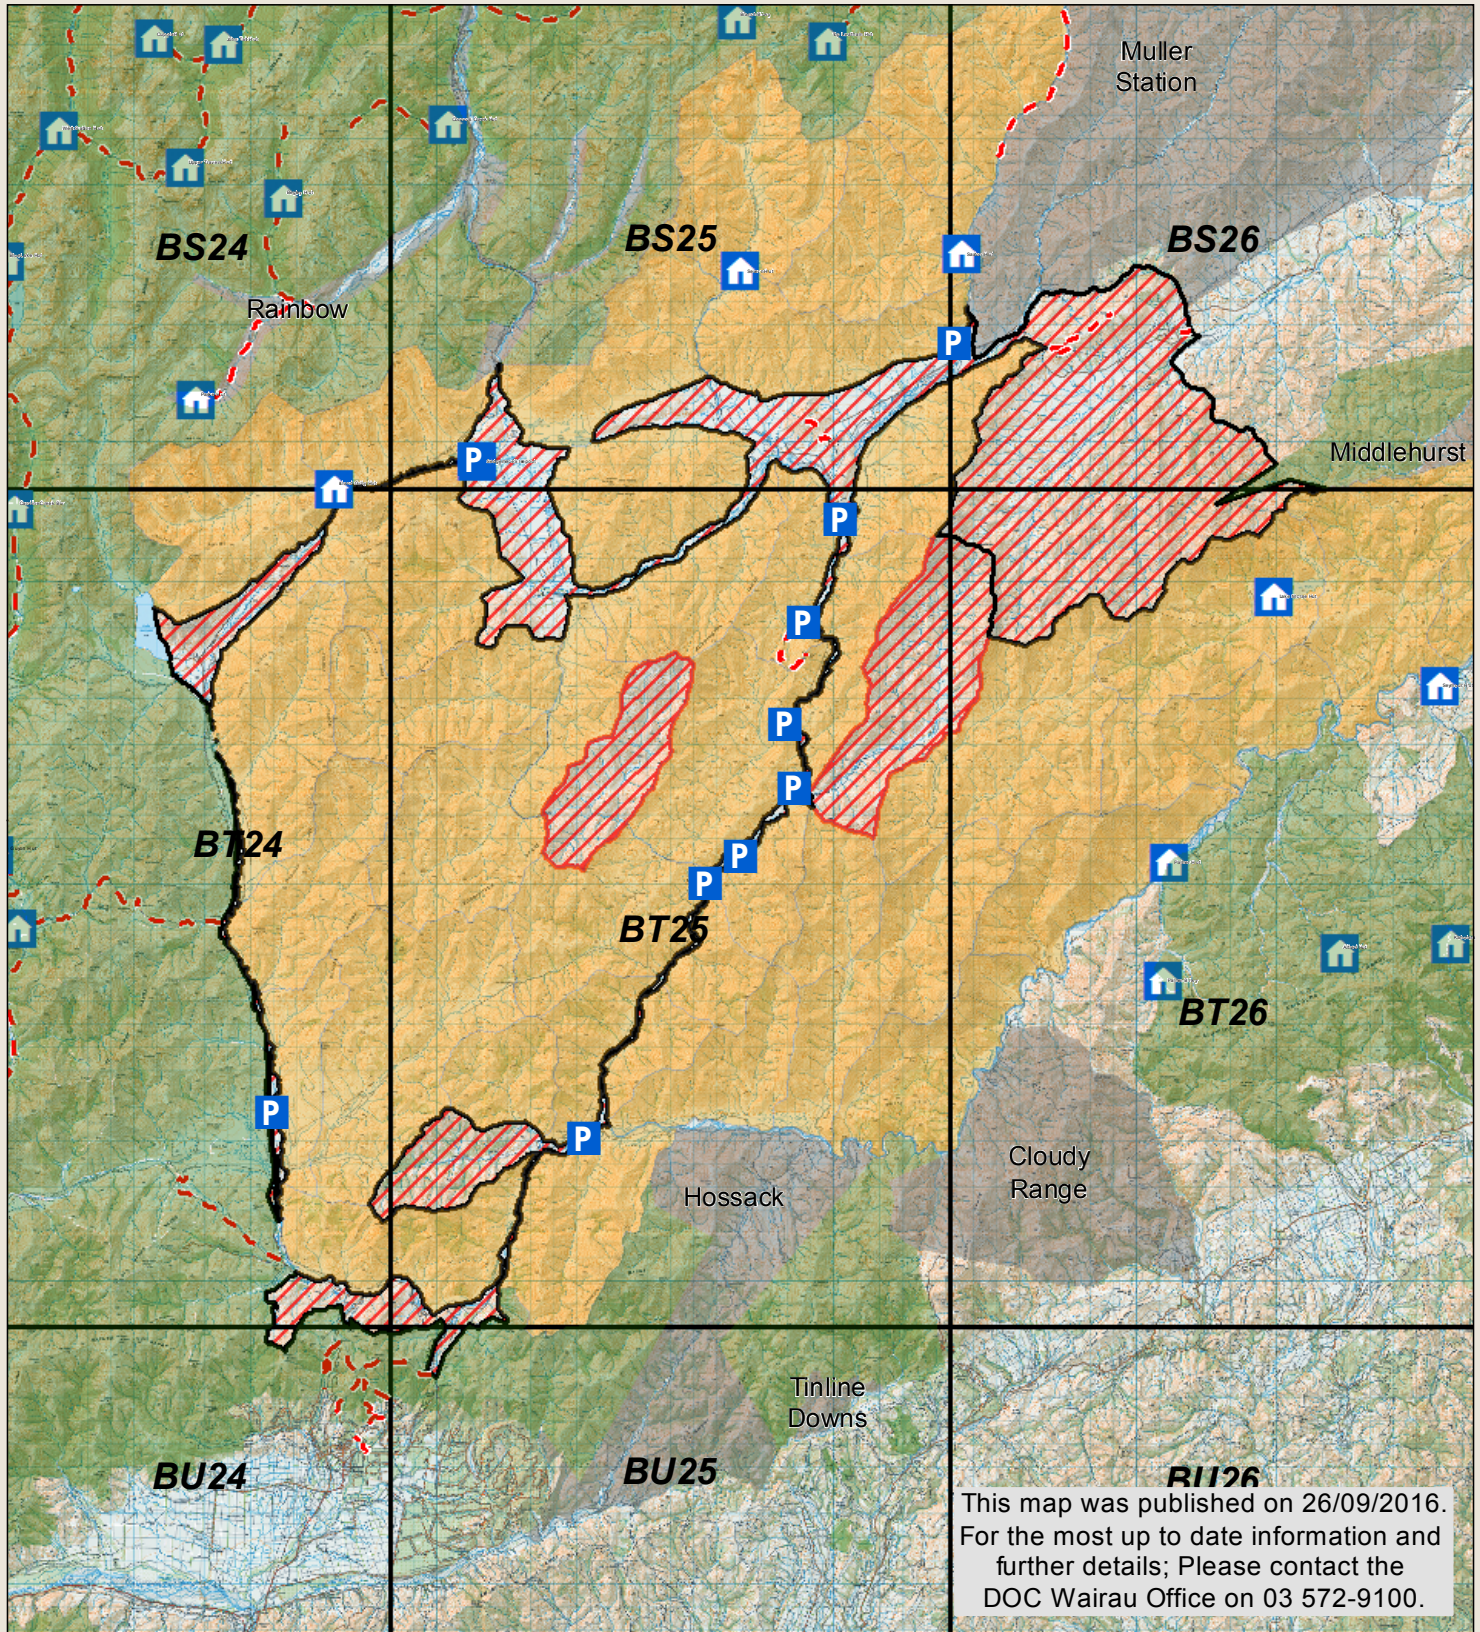

MOLESWORTH RECREATION RESERVE

No Hunting Hunting Block

Check your permit and the DOC website for conditions that may apply to this area: www.doc.govt.nz/hunting

Department of Conservation

Te Papa Atawhai

New Zealand Government

This map was published on 26/09/2016. For the most up to date information and further details; Please contact the DOC Wairau Office on 03 572-9100.

This map is a guide only and should not be used for navigational purposes. We recommend NZTopo50 series map(s)

- Block Parking
- DOC Hut (tickets required)
- DOC tracks - dog or firearm conditions may apply
- Topo50 map sheets
- Hunting is restricted
- Boundary of this block
- Hunting is prohibited
- Pastoral lease land (Permission from Station manager required)

km

September 2016
Crown copyright reserved

* No vehicle or public access to farm tracks, huts or yards
* Motorised vehicles are only allowed on the Acheron/Molesworth and Tophouse/Clarence/Rainbow Roads (note closure periods)