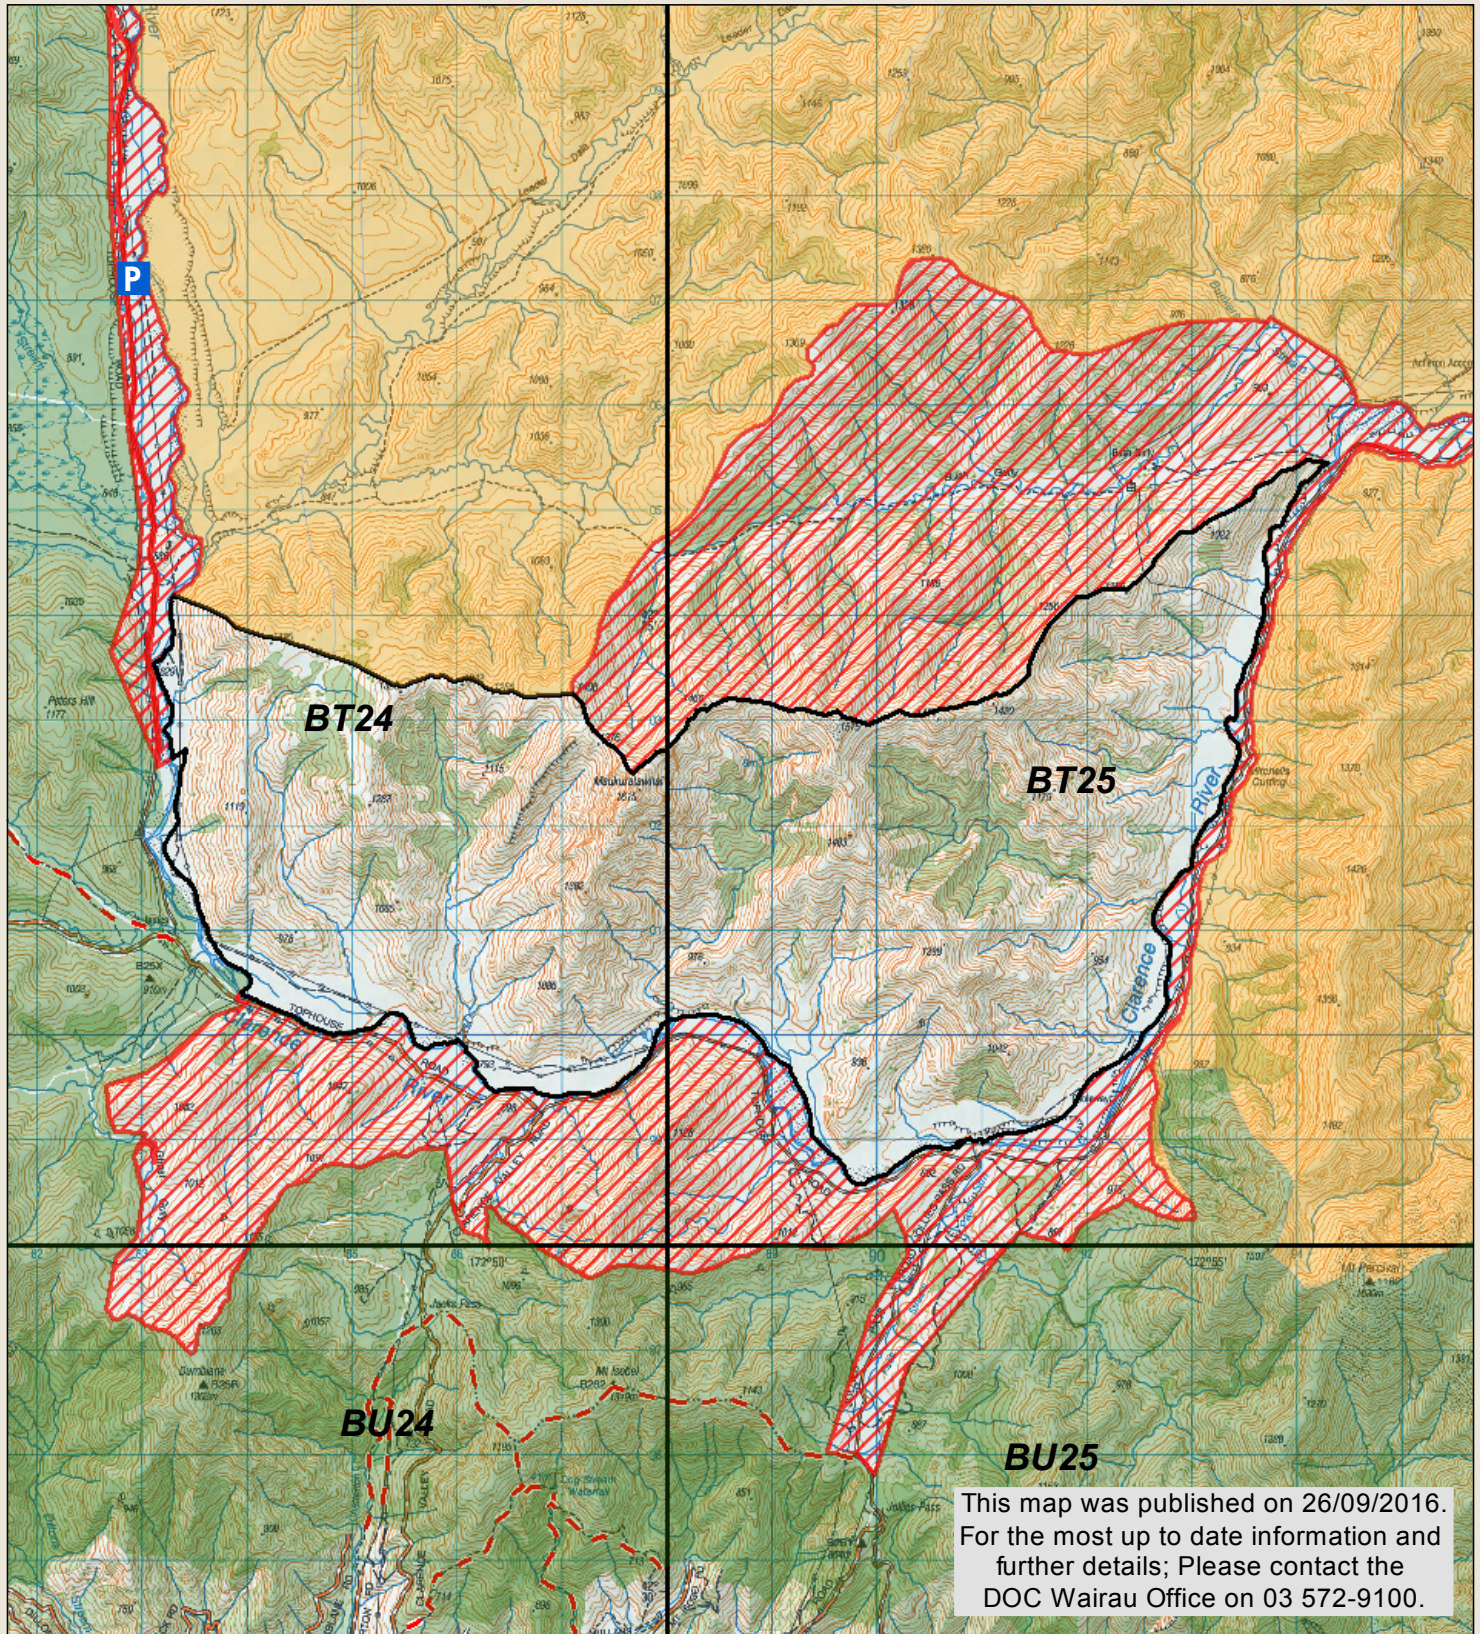

# MOLESWORTH RECREATION RESERVE

New Zealand Government

This map is a guide only and should not be used for navigational purposes. We recommend NZTopo50 series map(s)

- P Block Parking
- DOC tracks - dog or firearm conditions may apply
- Topo50 map sheets
- Hunting is restricted
- Boundary of this block
- Hunting is prohibited

September 2016  
Crown copyright reserved

\* No vehicle or public access to farm tracks, huts or yards

\* Motorised vehicles are only allowed on the Acheron/Molesworth and Tophouse/Clarence/Rainbow Roads (note closure periods)