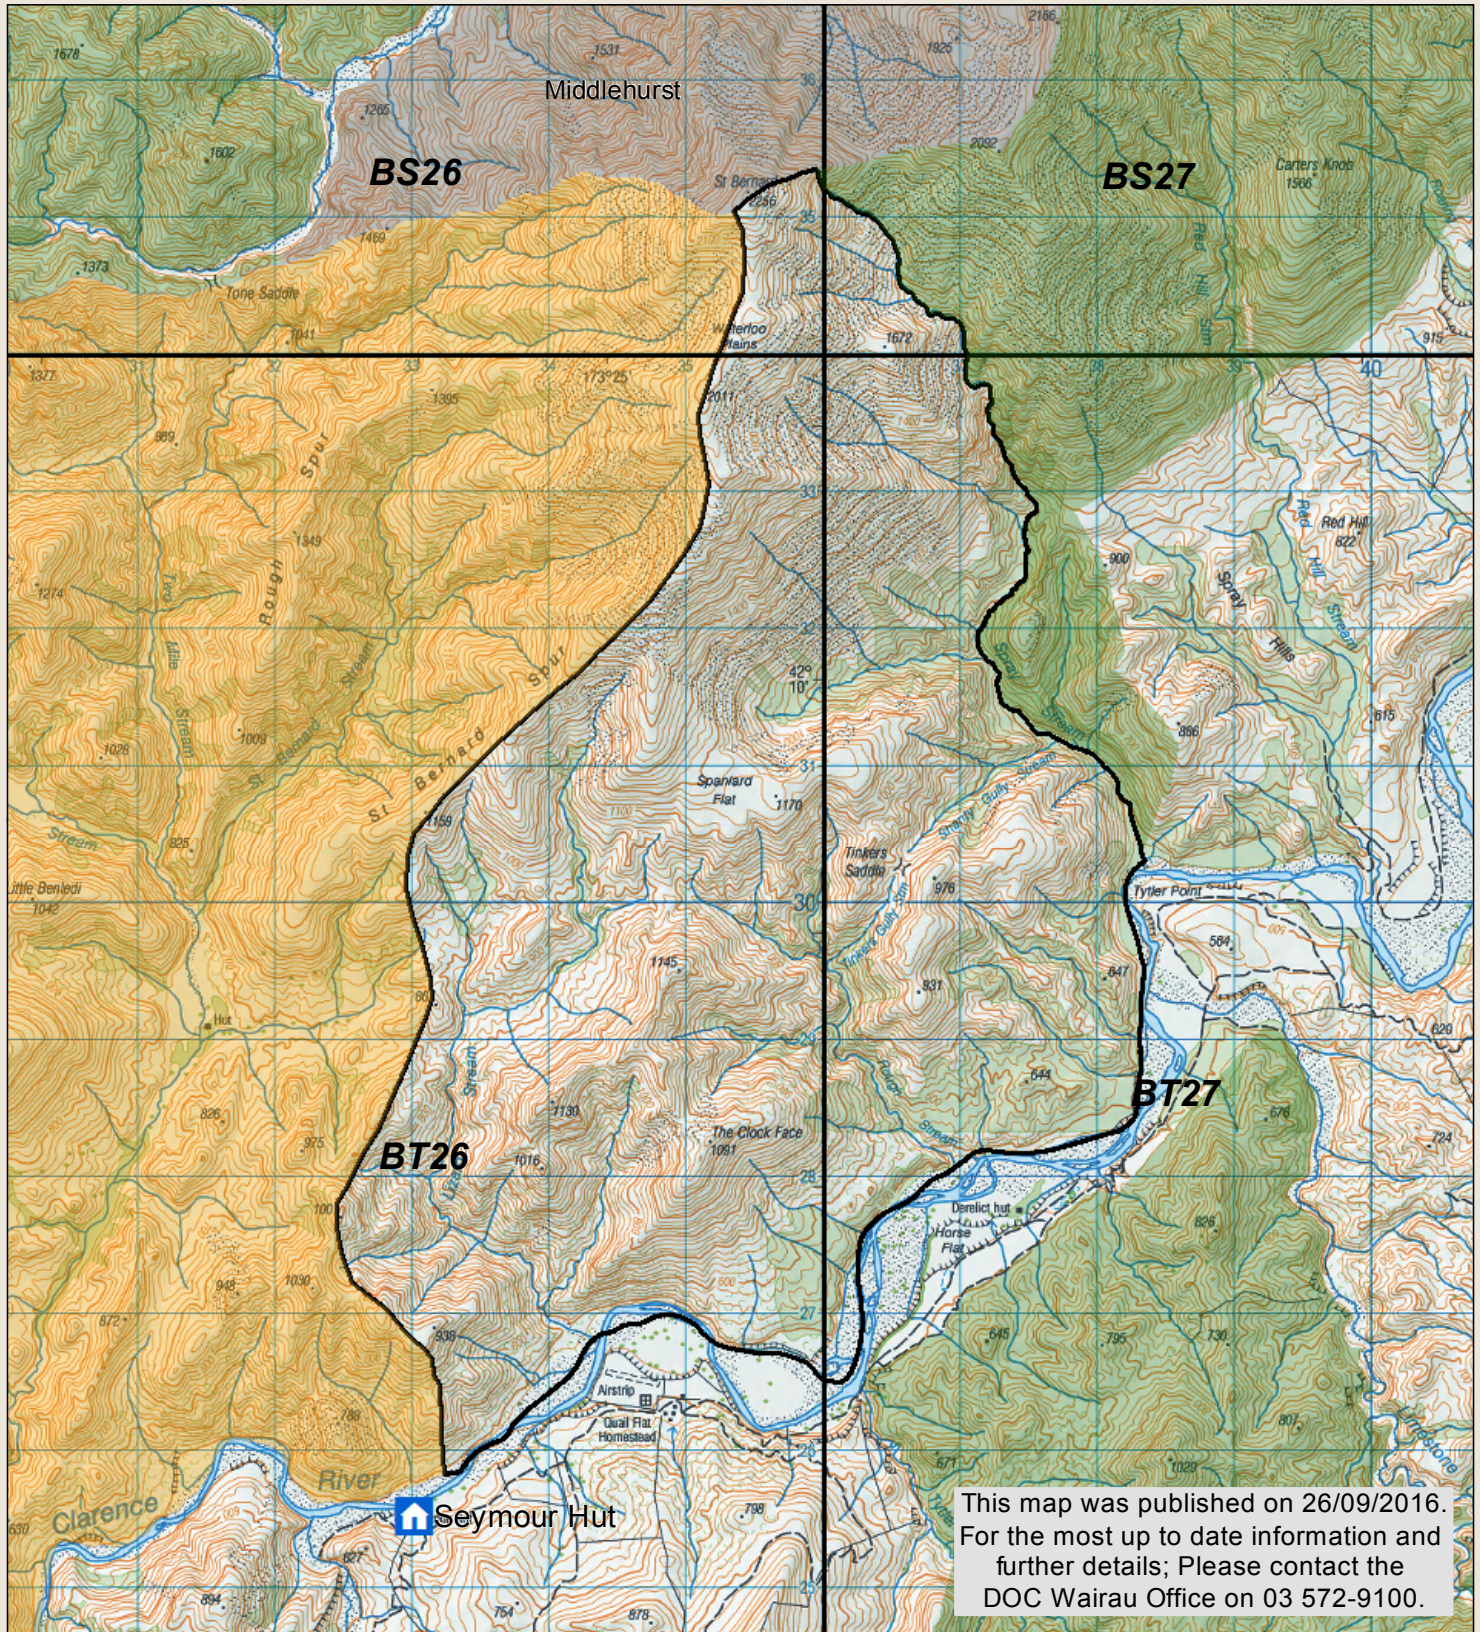

This map is a guide only and should not be used for navigational purposes. We recommend NZTopo50 series map(s)

- DOC Hut (tickets required)
- Boundary of this block
- Hunting is restricted
- Pastoral lease land (Permission from Station manager required)

September 2016
Crown copyright reserved

* No vehicle or public access to farm tracks, huts or yards

* Motorised vehicles are only allowed on the Acheron/Molesworth and Tophouse/Clarence/Rainbow Roads (note closure periods)