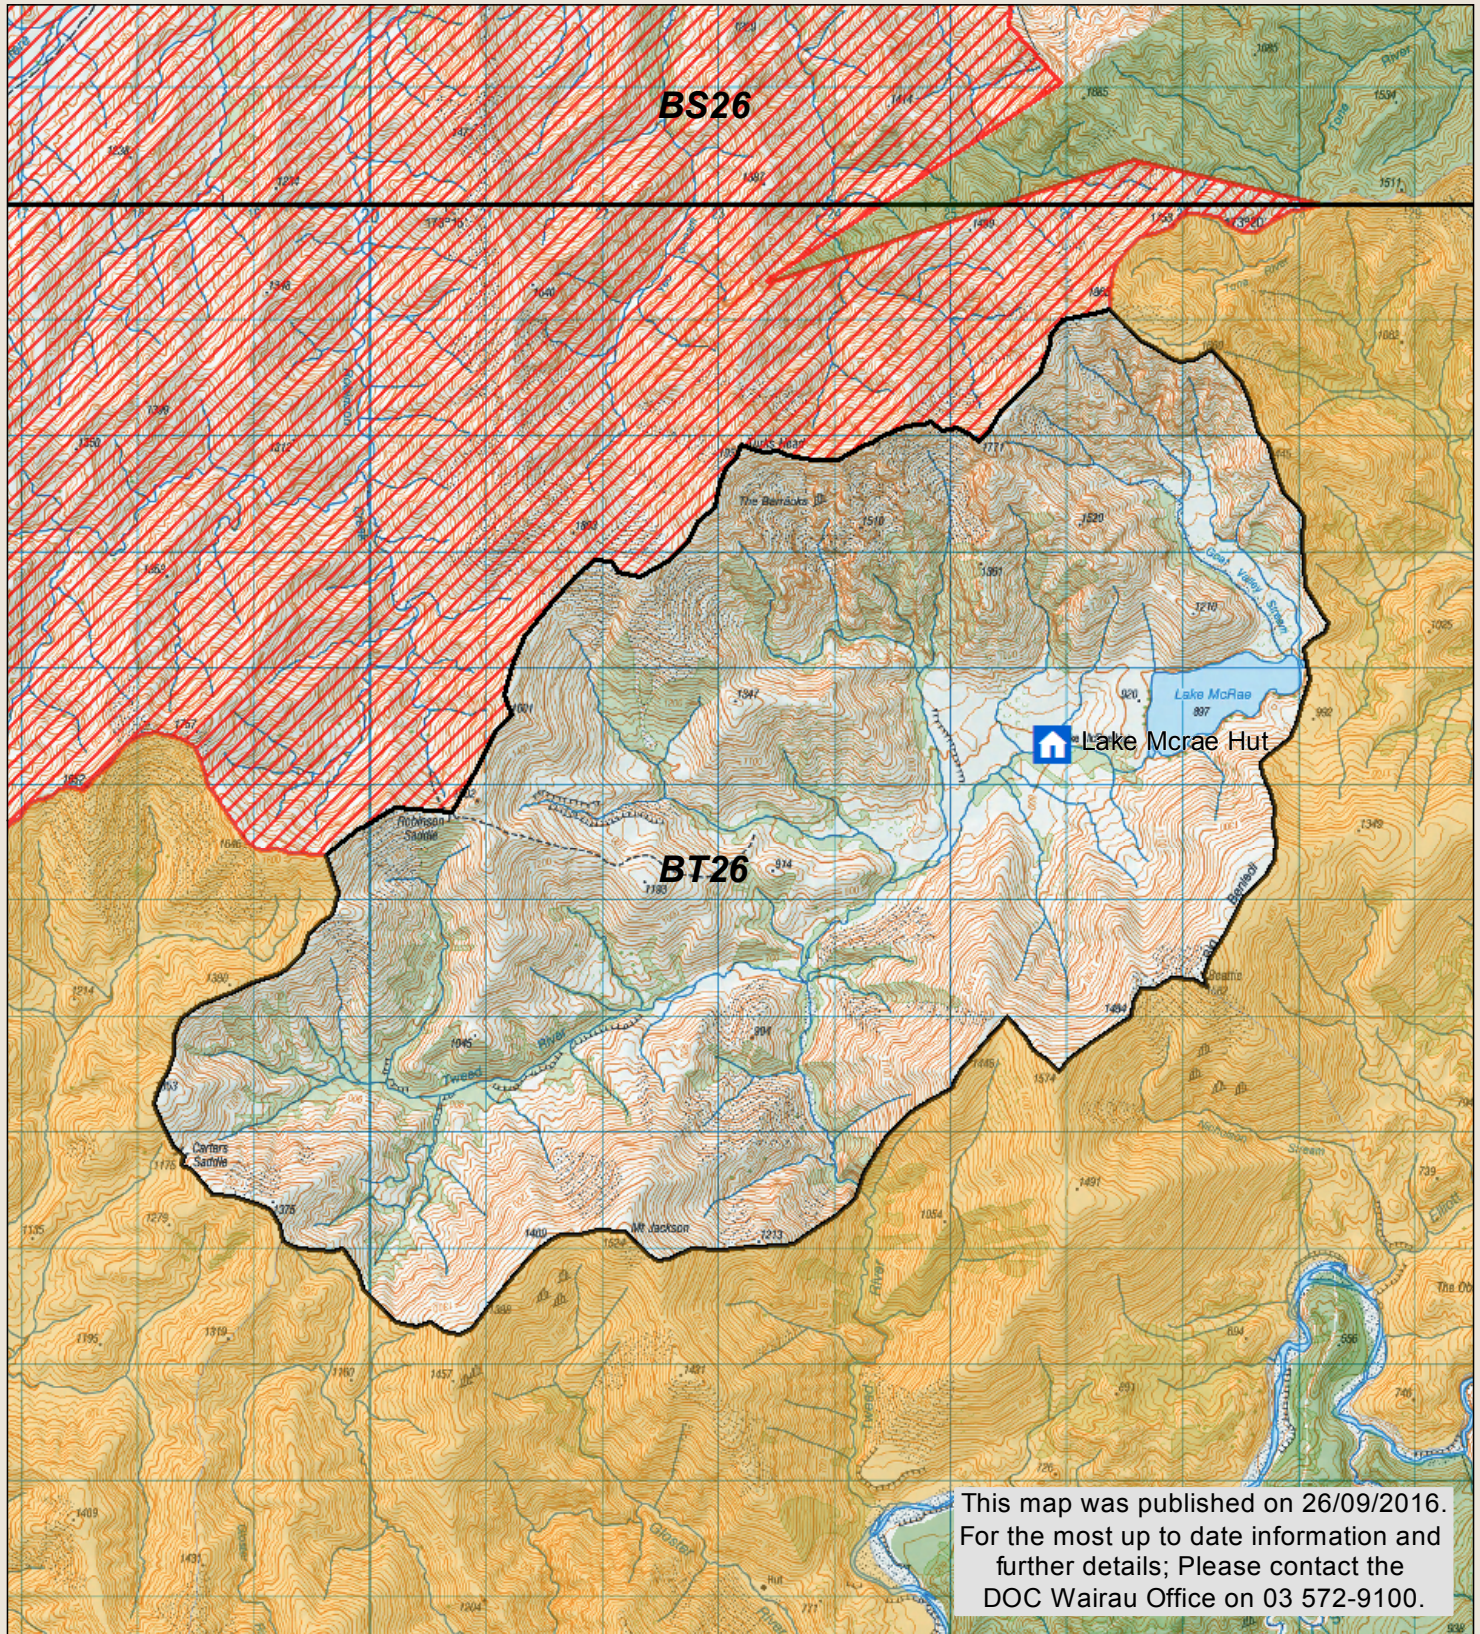

# MOLESWORTH RECREATION RESERVE

New Zealand Government

This map is a guide only and should not be used for navigational purposes. We recommend NZTopo50 series map(s)

-  DOC Hut (tickets required)
-  Topo50 map sheets
-  Boundary of this block
-  Hunting is prohibited
-  Hunting is restricted

September 2016  
Crown copyright reserved

\* No vehicle or public access to farm tracks, huts or yards

\* Motorised vehicles are only allowed on the Acheron/Molesworth and Tophouse/Clarence/Rainbow Roads (note closure periods)