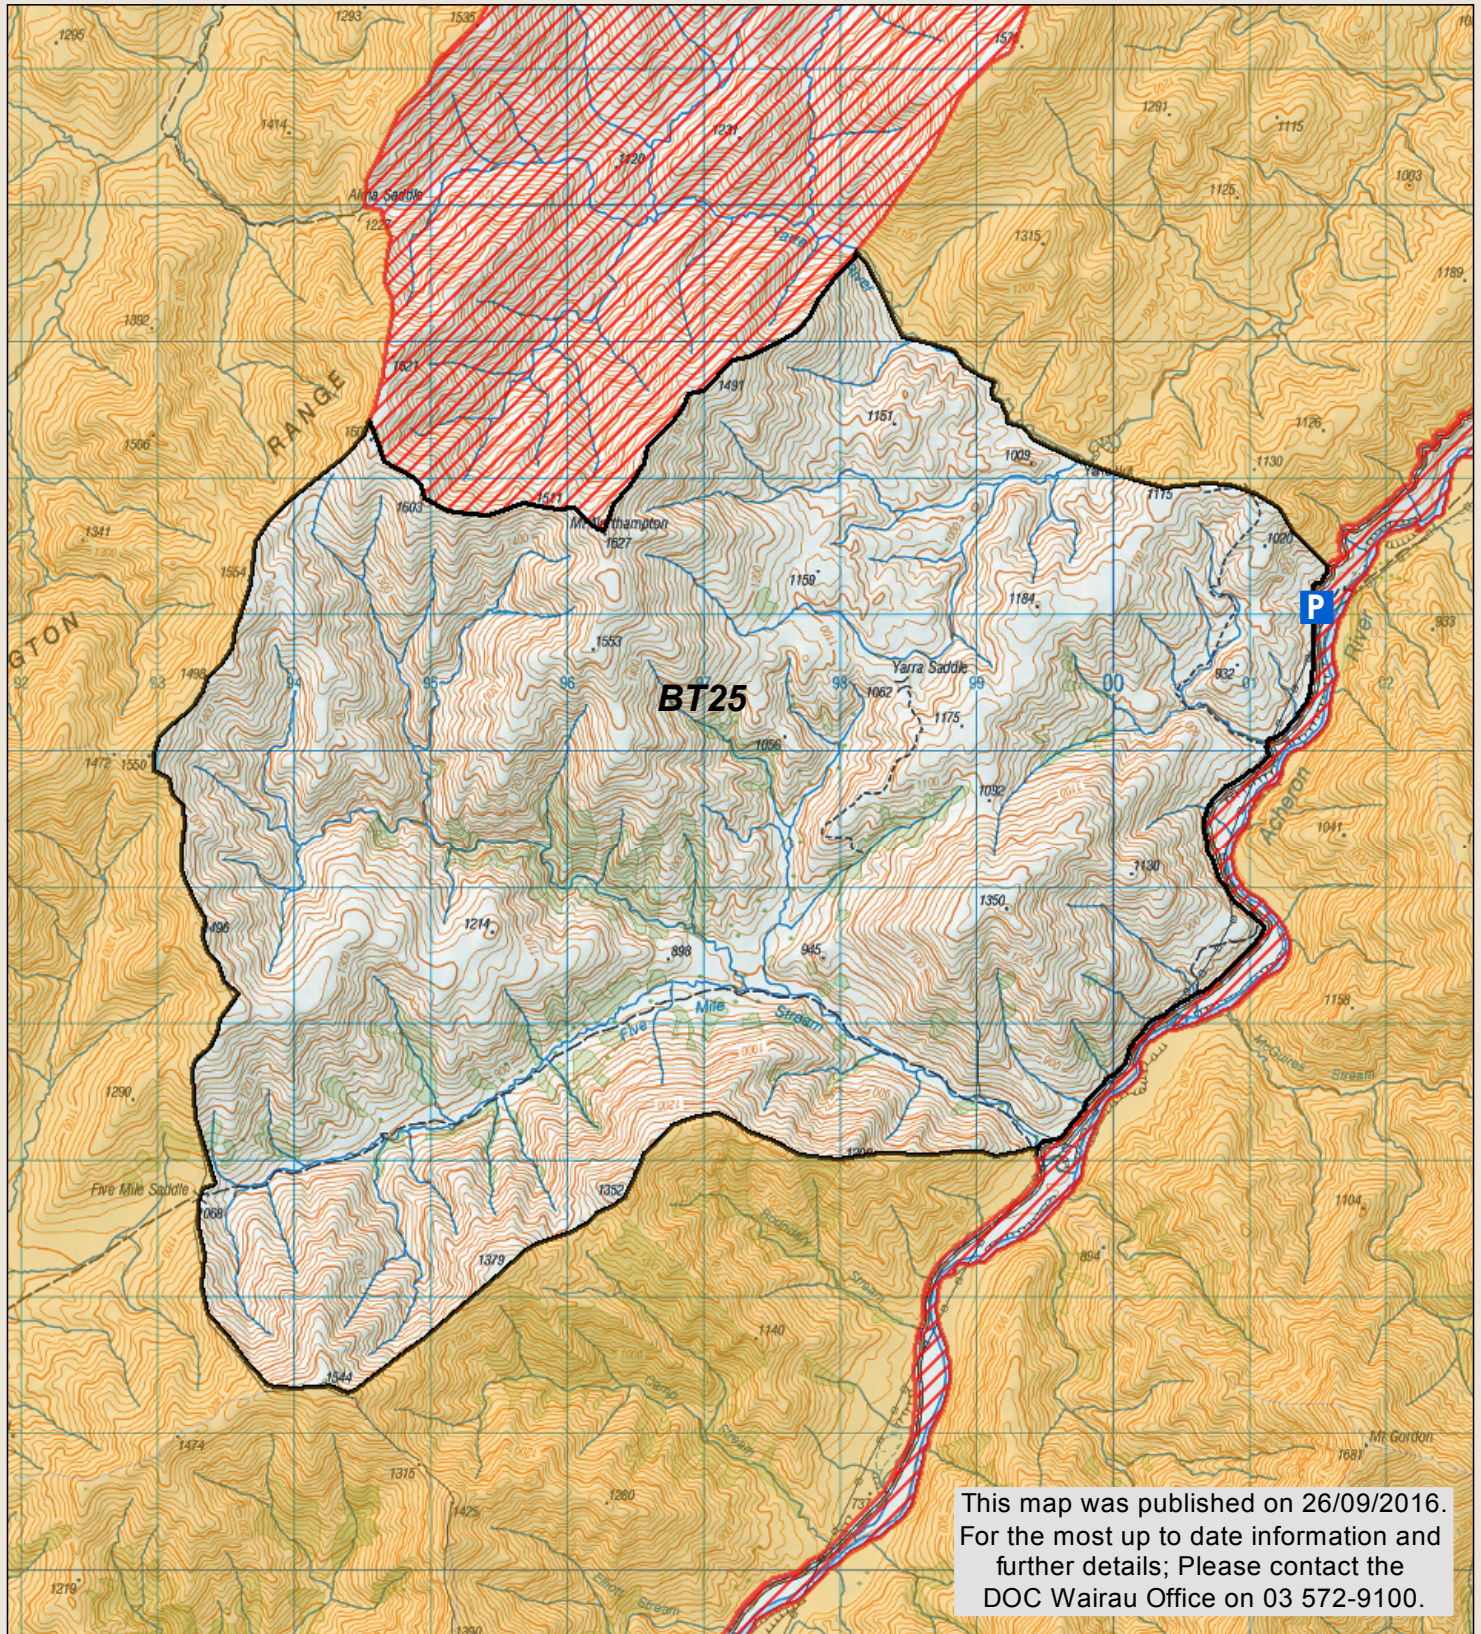

MOLESWORTH RECREATION RESERVE

Five Mile Hunting Block

Check your permit and the DOC website for conditions that may apply to this area: www.doc.govt.nz/hunting

Department of Conservation
Te Papa Atawhai

New Zealand Government

This map was published on 26/09/2016. For the most up to date information and further details; Please contact the DOC Wairau Office on 03 572-9100.

This map is a guide only and should not be used for navigational purposes. We recommend NZTopo50 series map(s)

- Block Parking
- Hunting is prohibited
- Topo50 map sheets
- Hunting is restricted
- Boundary of this block

September 2016
Crown copyright reserved

* No vehicle or public access to farm tracks, huts or yards

* Motorised vehicles are only allowed on the Acheron/Molesworth and Tophouse/Clarence/Rainbow Roads (note closure periods)