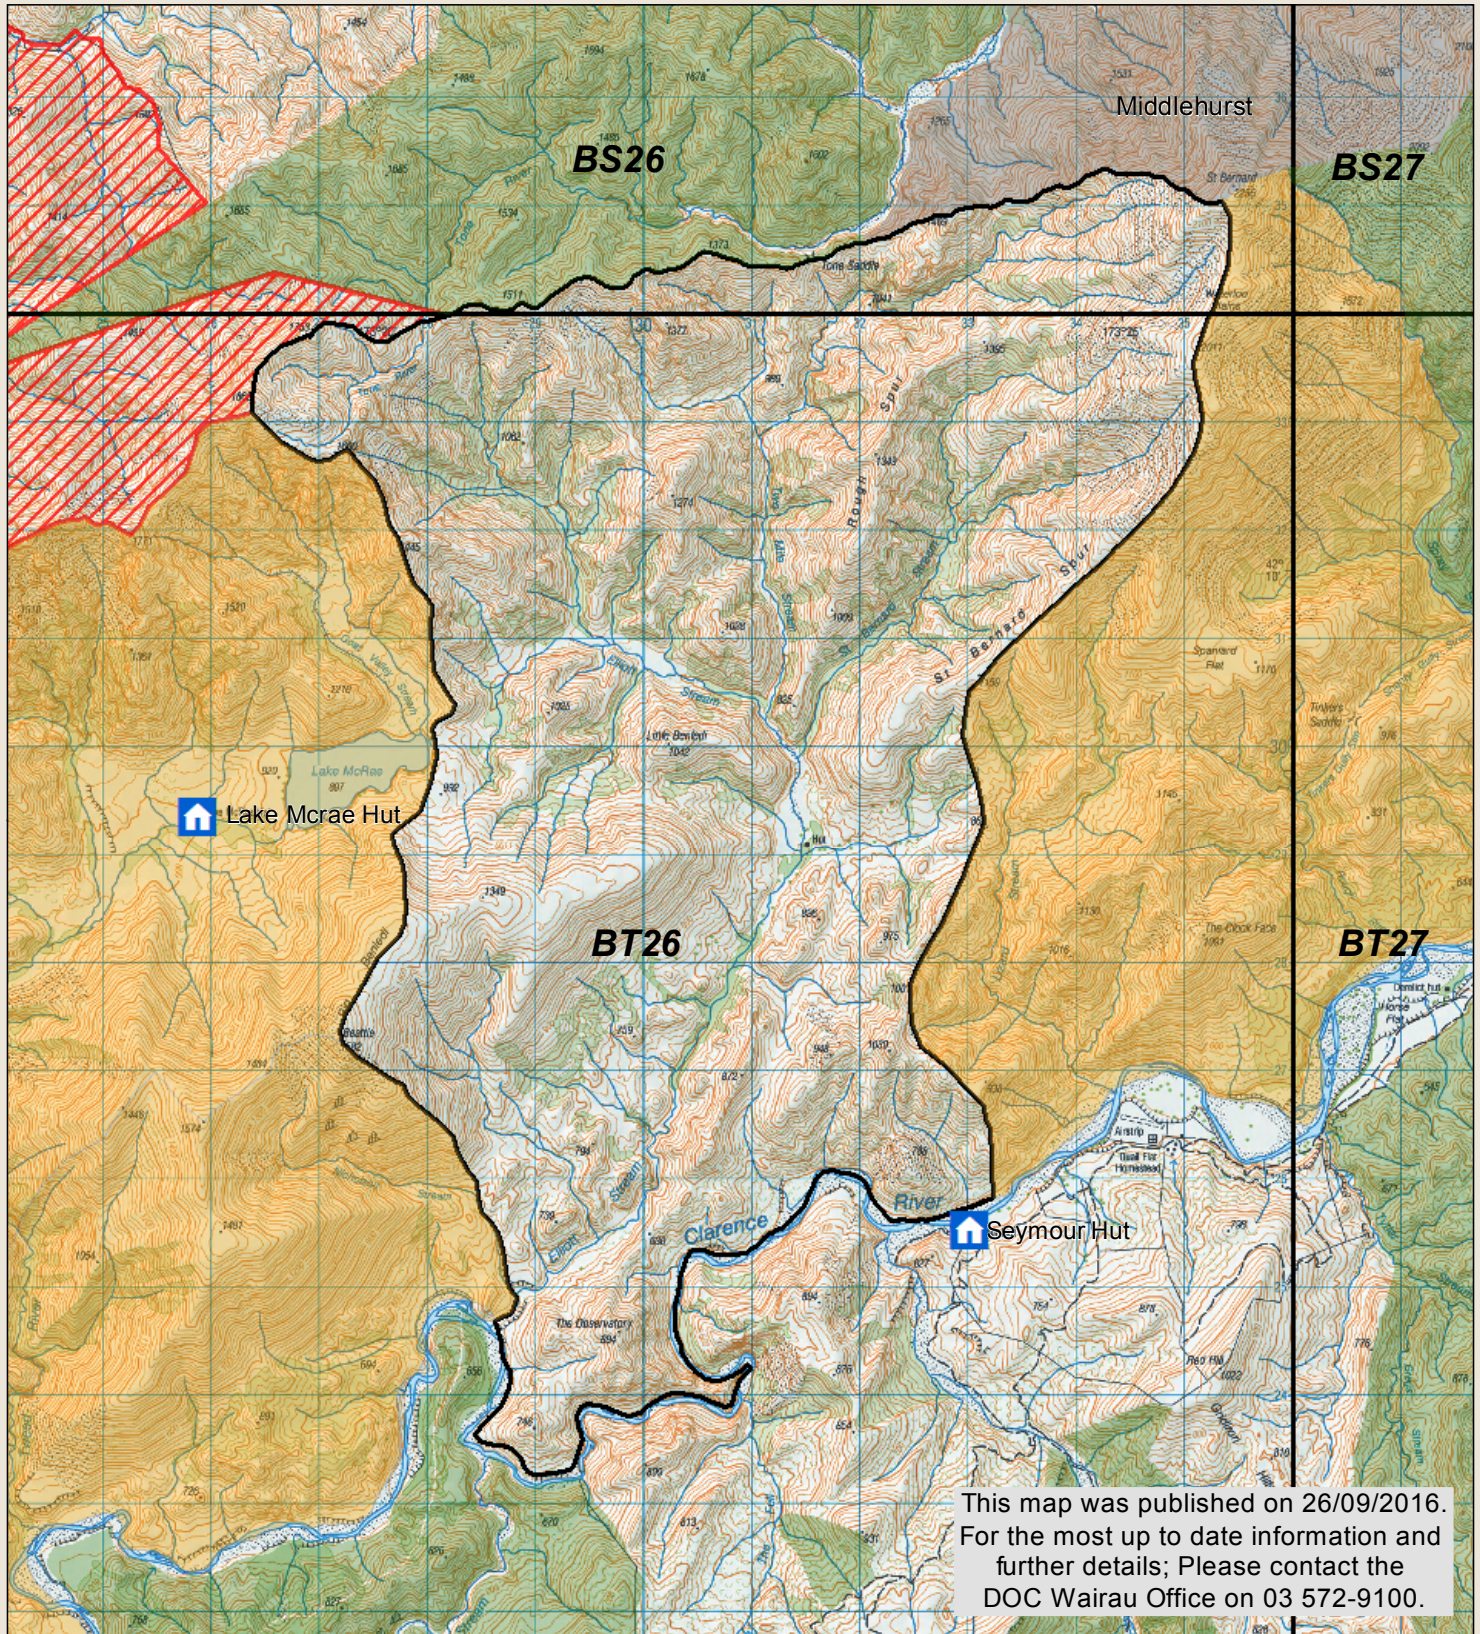

Elliott Hunting Block

Check your permit and the DOC website for conditions that may apply to this area: www.doc.govt.nz/hunting

This map was published on 26/09/2016. For the most up to date information and further details; Please contact the DOC Wairau Office on 03 572-9100.

This map is a guide only and should not be used for navigational purposes. We recommend NZTopo50 series map(s)

- DOC Hut (tickets required)
- Topo50 map sheets
- Hunting is restricted
- Boundary of this block
- Hunting is prohibited
- Pastoral lease land (Permission from Station manager required)

* No vehicle or public access to farm tracks, huts or yards
* Motorised vehicles are only allowed on the Acheron/Molesworth and Tophouse/Clarence/Rainbow Roads (note closure periods)