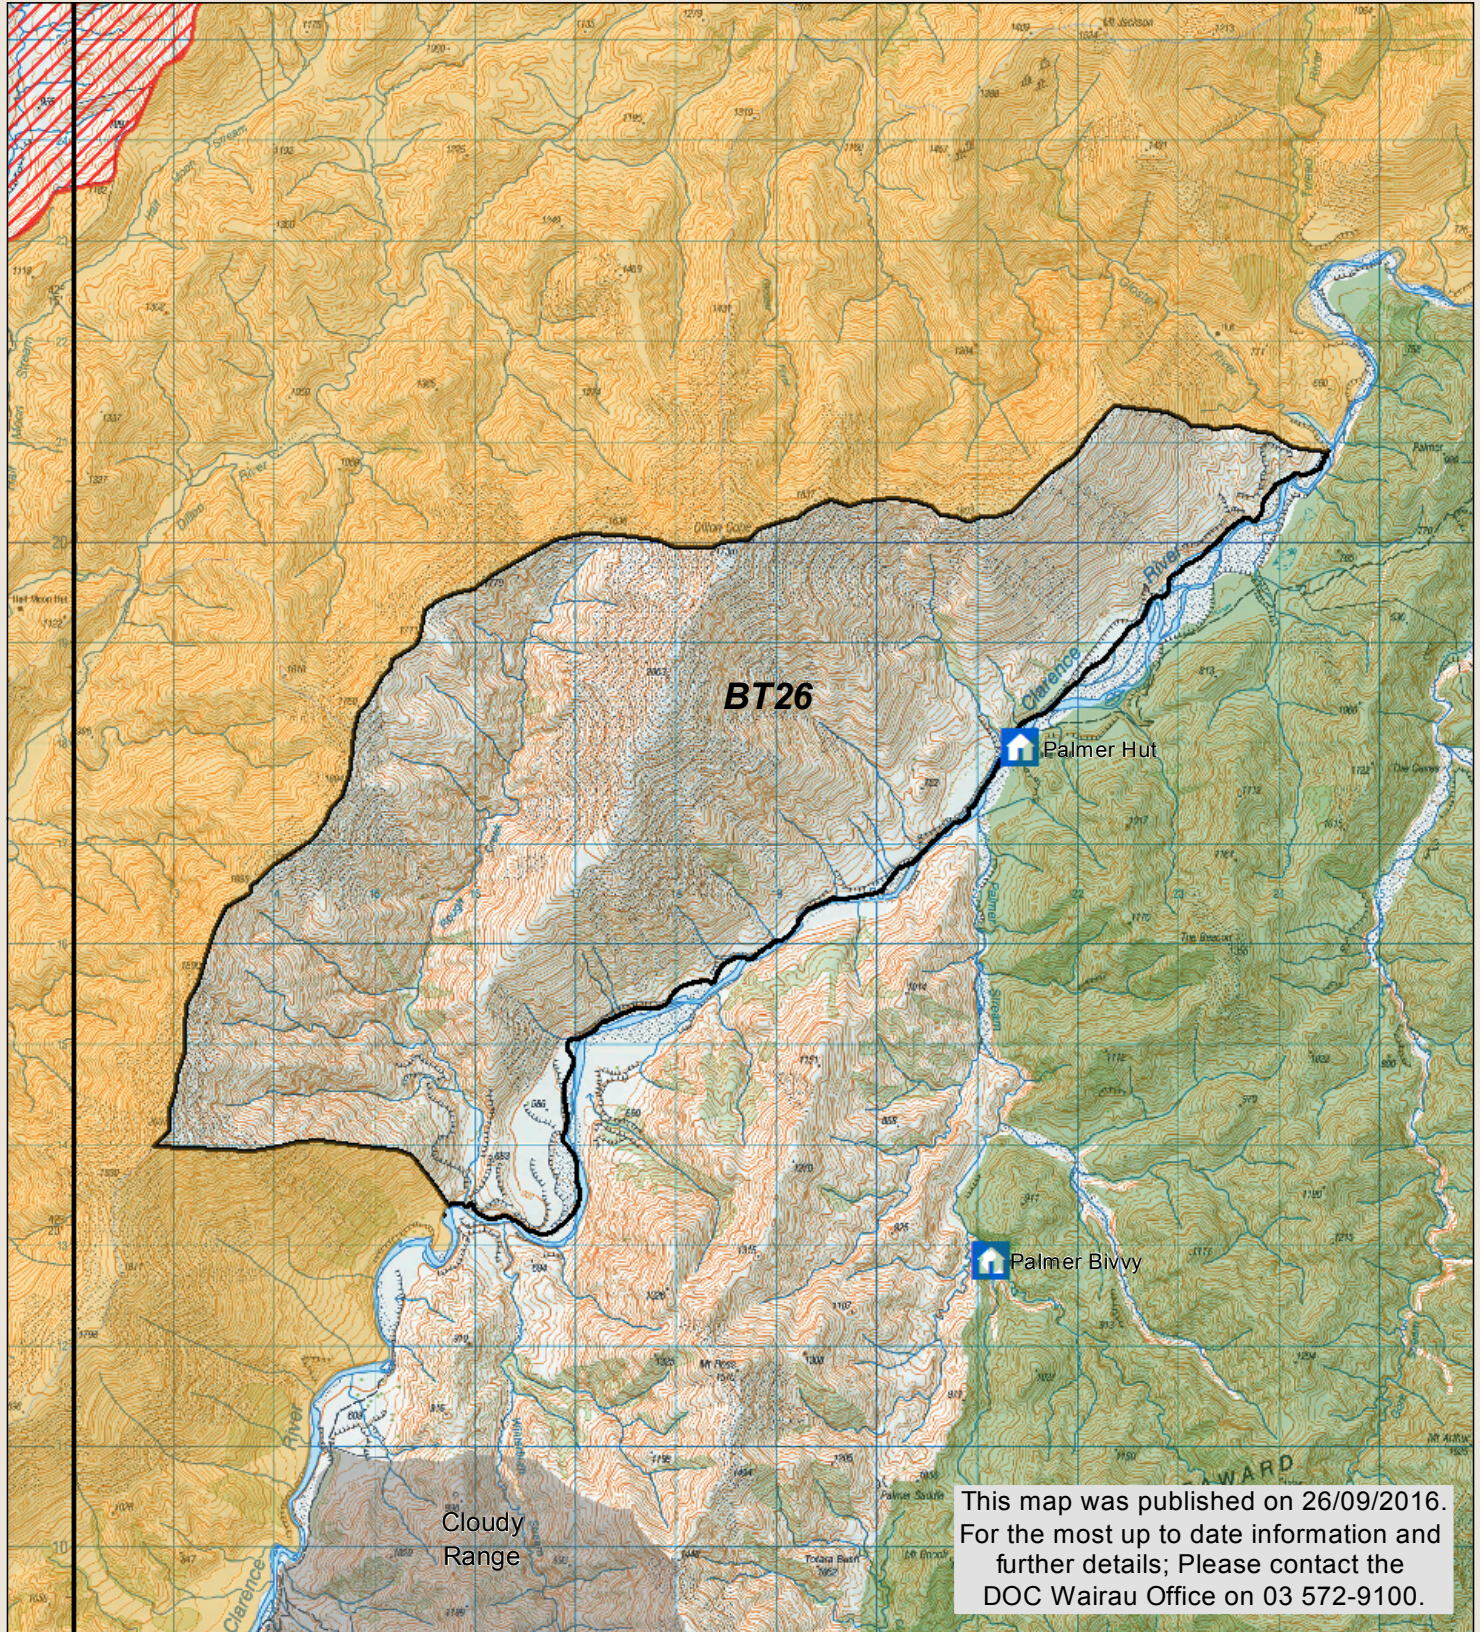

Clarence Faces Hunting Block

Check your permit and the DOC website for conditions that may apply to this area: www.doc.govt.nz/hunting

This map was published on 26/09/2016. For the most up to date information and further details; Please contact the DOC Wairau Office on 03 572-9100.

This map is a guide only and should not be used for navigational purposes. We recommend NZTopo50 series map(s)

- DOC Hut (tickets required)
- Topo50 map sheets
- Hunting is restricted
- Boundary of this block
- Hunting is prohibited
- Pastoral lease land (Permission from Station manager required)

* No vehicle or public access to farm tracks, huts or yards
* Motorised vehicles are only allowed on the Acheron/Molesworth and Tophouse/Clarence/Rainbow Roads (note closure periods)