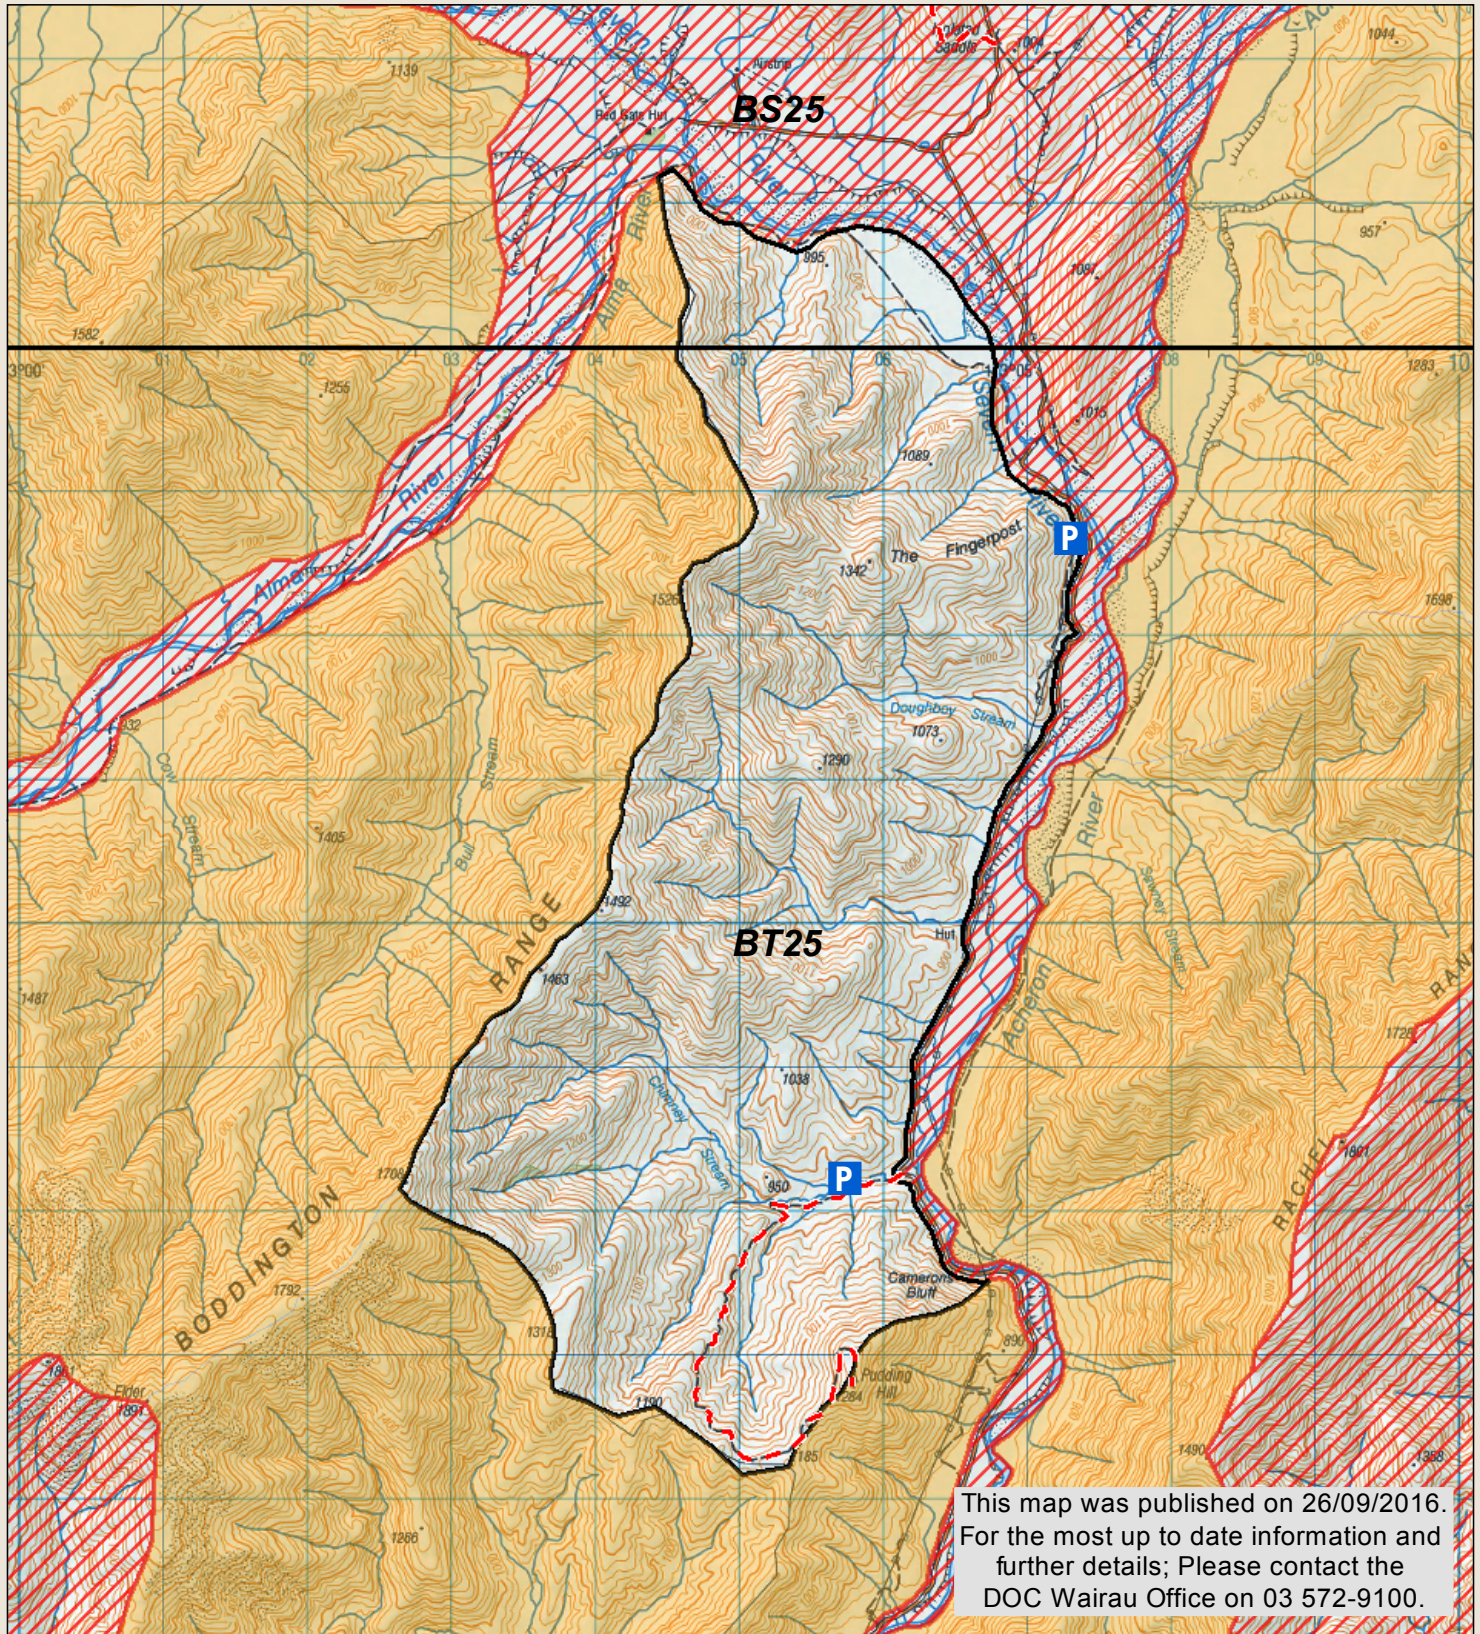

# MOLESWORTH RECREATION RESERVE

New Zealand Government

This map is a guide only and should not be used for navigational purposes. We recommend NZTopo50 series map(s)

- P Block Parking
- Topo50 map sheets
- Hunting is restricted
- Boundary of this block
- DOC tracks - dog or firearm conditions may apply
- Hunting is prohibited

September 2016  
Crown copyright reserved

\* No vehicle or public access to farm tracks, huts or yards

\* Motorised vehicles are only allowed on the Acheron/Molesworth and Tophouse/Clarence/Rainbow Roads (note closure periods)