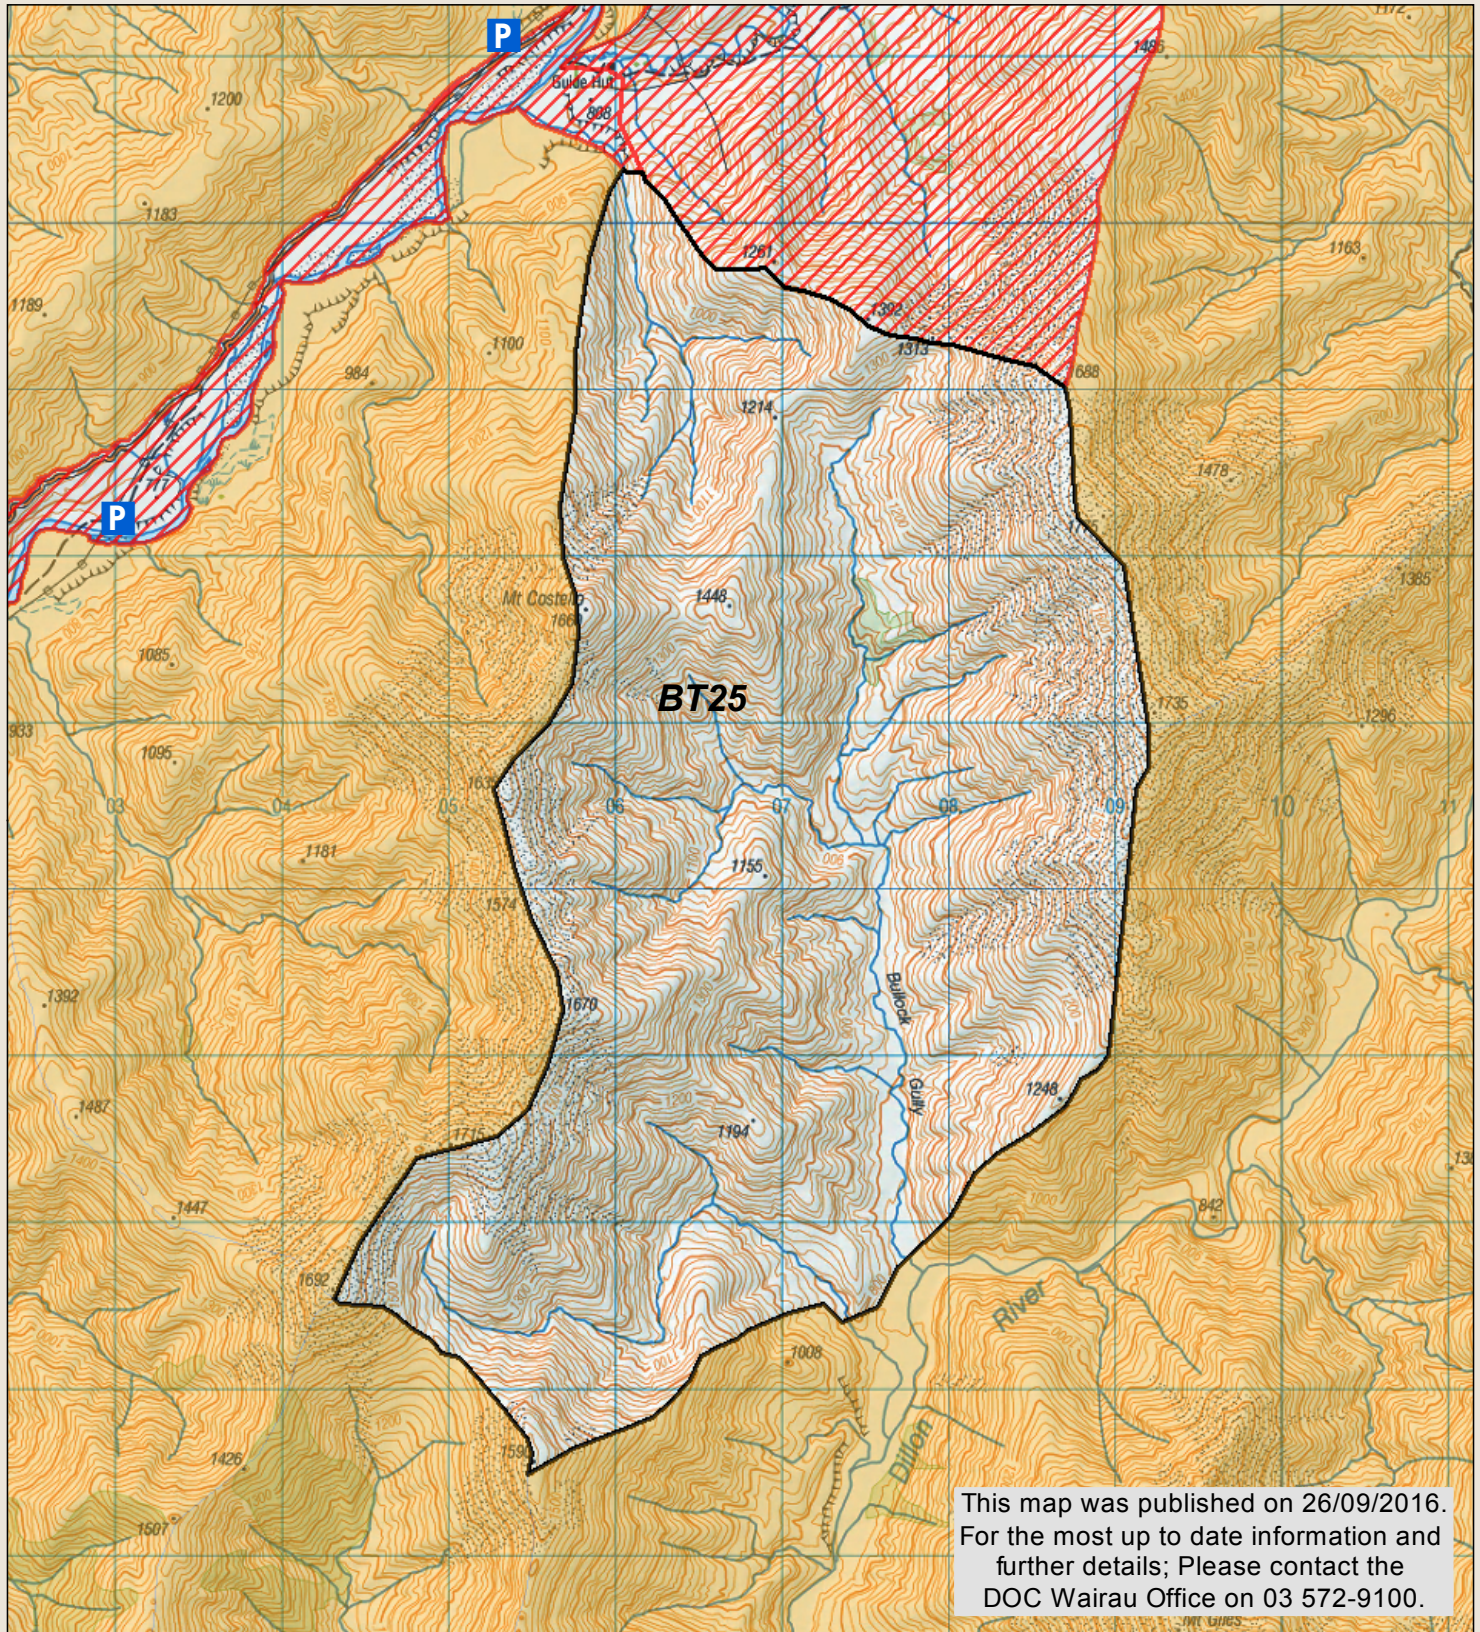

MOLESWORTH RECREATION RESERVE

Bullock Gully Hunting Block

Check your permit and the DOC website for conditions that may apply to this area: www.doc.govt.nz/hunting

Department of Conservation
Te Papa Atawhai

New Zealand Government

This map is a guide only and should not be used for navigational purposes. We recommend NZTopo50 series map(s)

- P Block Parking
- Hunting is prohibited
- Topo50 map sheets
- Hunting is restricted
- Boundary of this block

September 2016
Crown copyright reserved

* No vehicle or public access to farm tracks, huts or yards

* Motorised vehicles are only allowed on the Acheron/Molesworth and Tophouse/Clarence/Rainbow Roads (note closure periods)