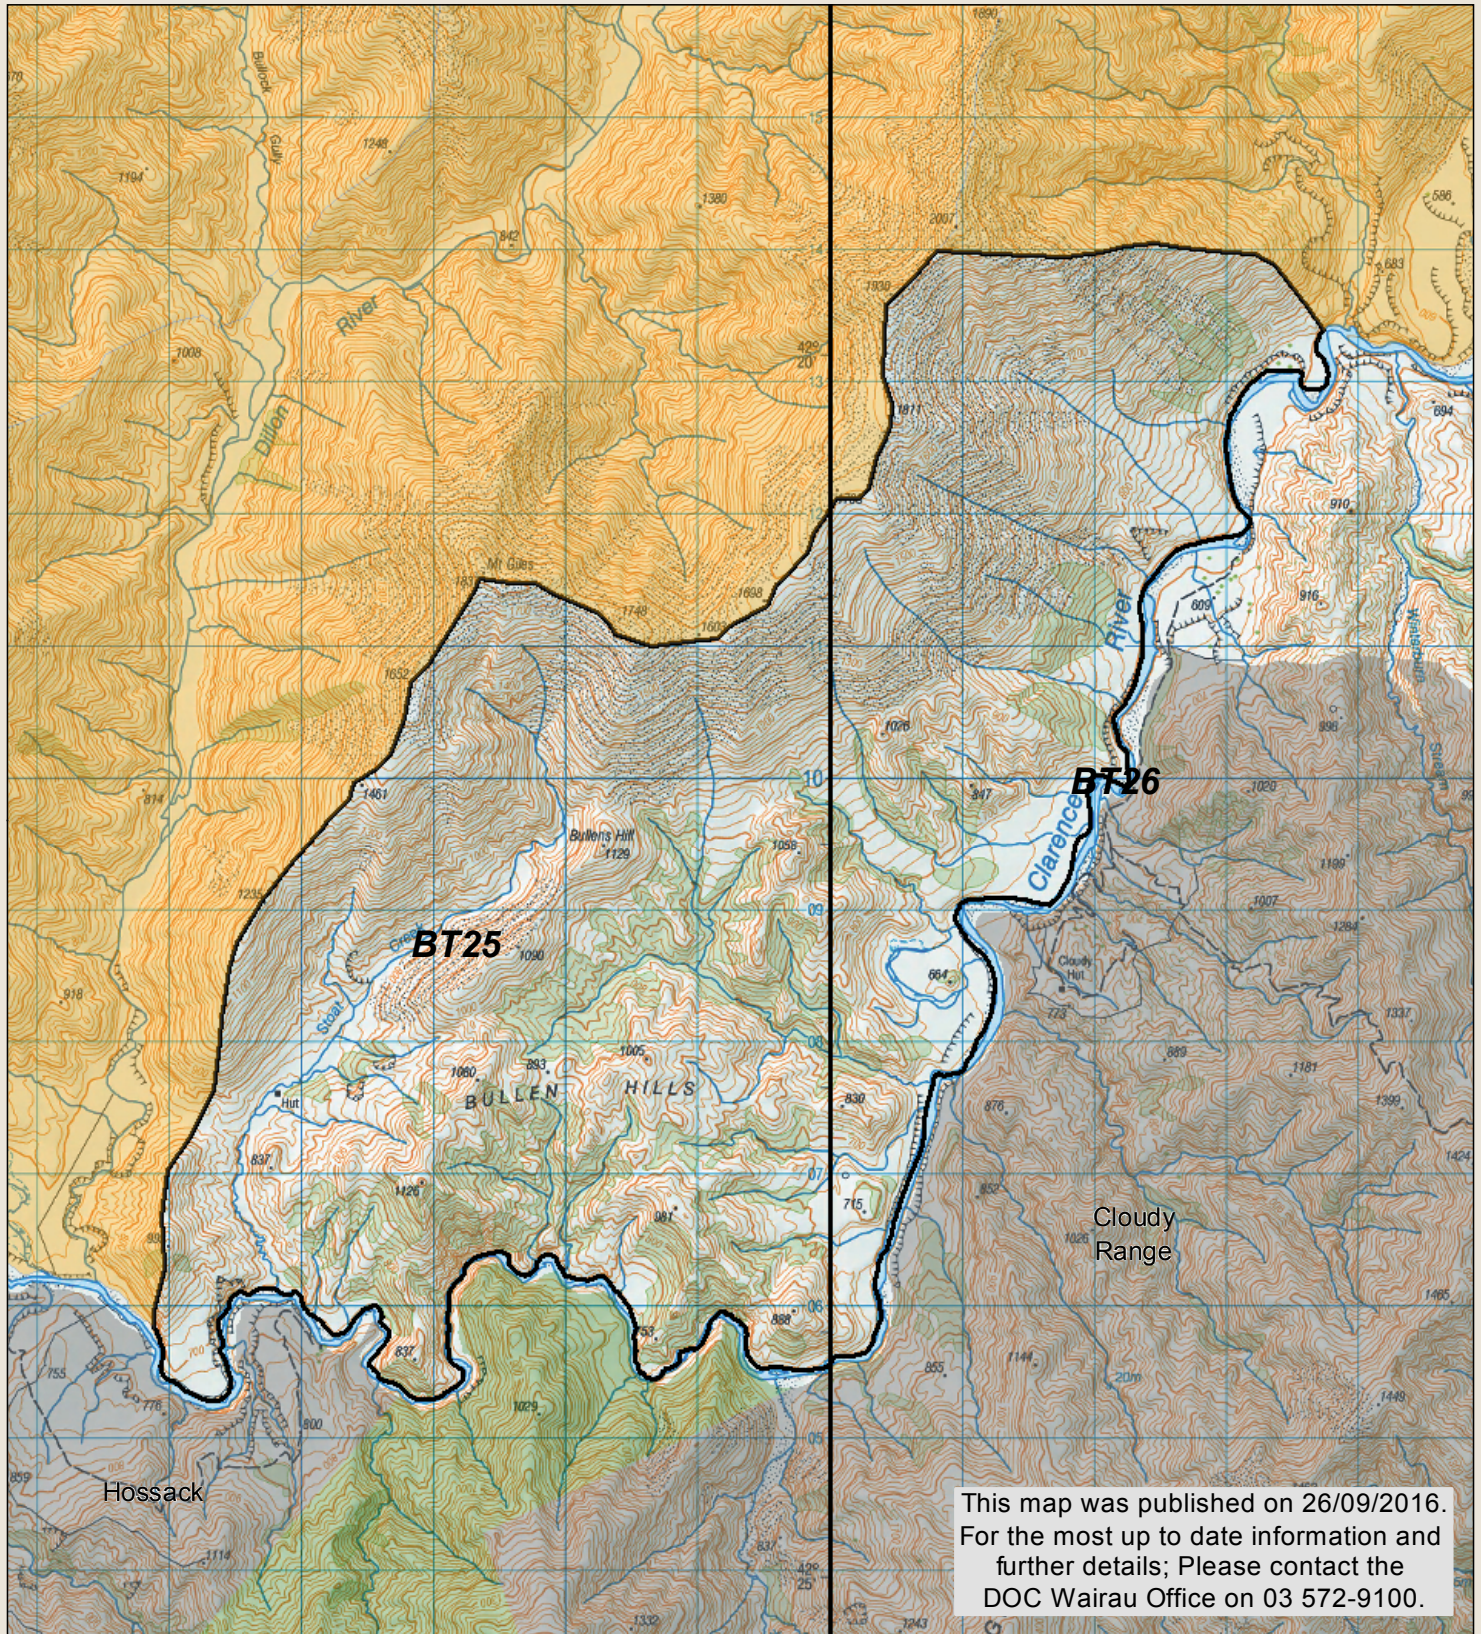

Bullen Hunting Block

Check your permit and the DOC website for conditions that may apply to this area: www.doc.govt.nz/hunting

This map is a guide only and should not be used for navigational purposes. We recommend NZTopo50 series map(s)

-  Topo50 map sheets
-  Hunting is restricted
-  Boundary of this block
-  Pastoral lease land (Permission from Station manager required)

* No vehicle or public access to farm tracks, huts or yards

* Motorised vehicles are only allowed on the Acheron/Molesworth and Tophouse/Clarence/Rainbow Roads (note closure periods)