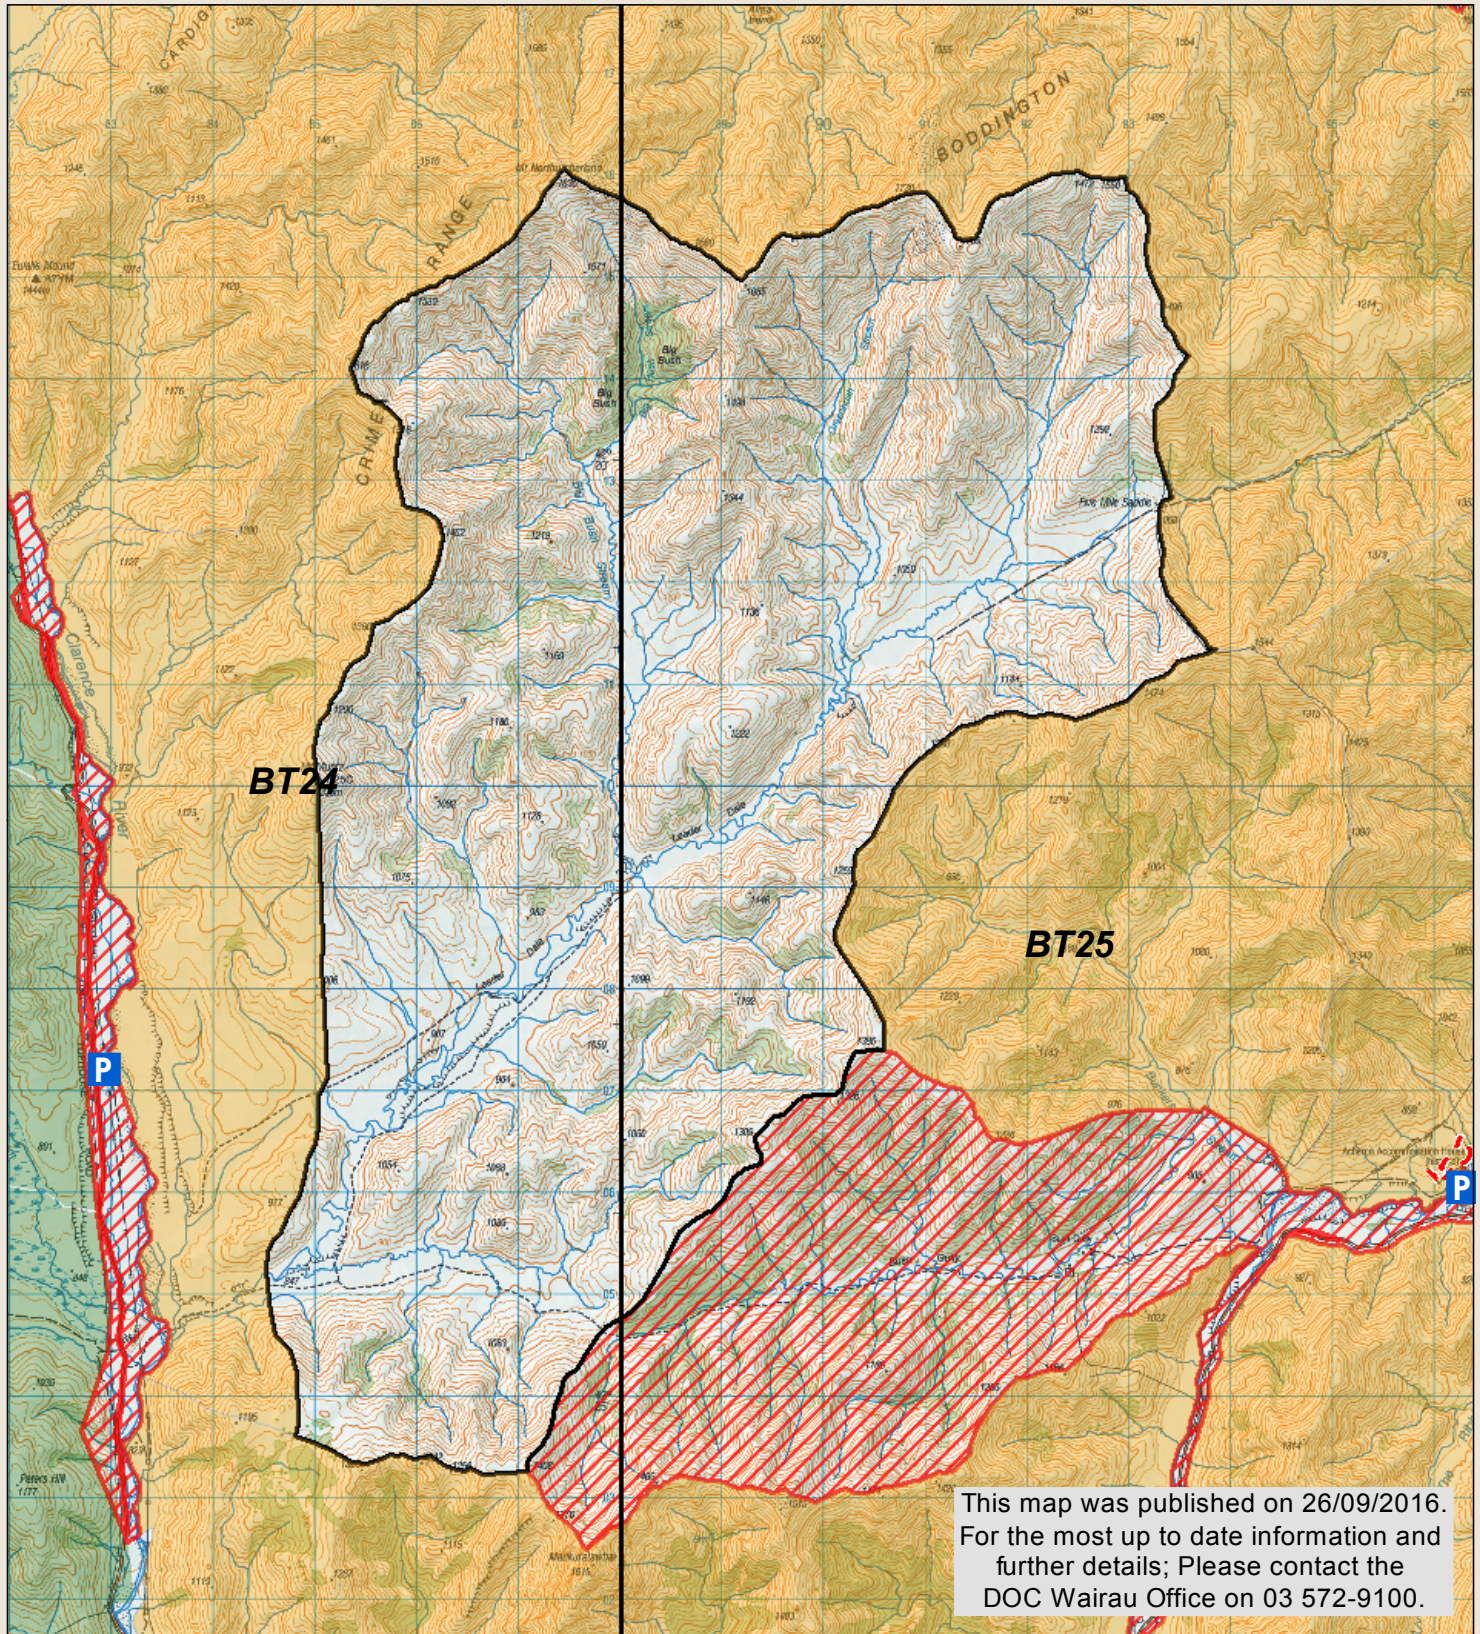

Big Bush Hunting Block

Check your permit and the DOC website for conditions that may apply to this area: www.doc.govt.nz/hunting

This map was published on 26/09/2016. For the most up to date information and further details; Please contact the DOC Wairau Office on 03 572-9100.

This map is a guide only and should not be used for navigational purposes. We recommend NZTopo50 series map(s)

- Block Parking
- DOC tracks - dog or firearm conditions may apply
- Topo50 map sheets
- Hunting is restricted
- Boundary of this block
- Hunting is prohibited