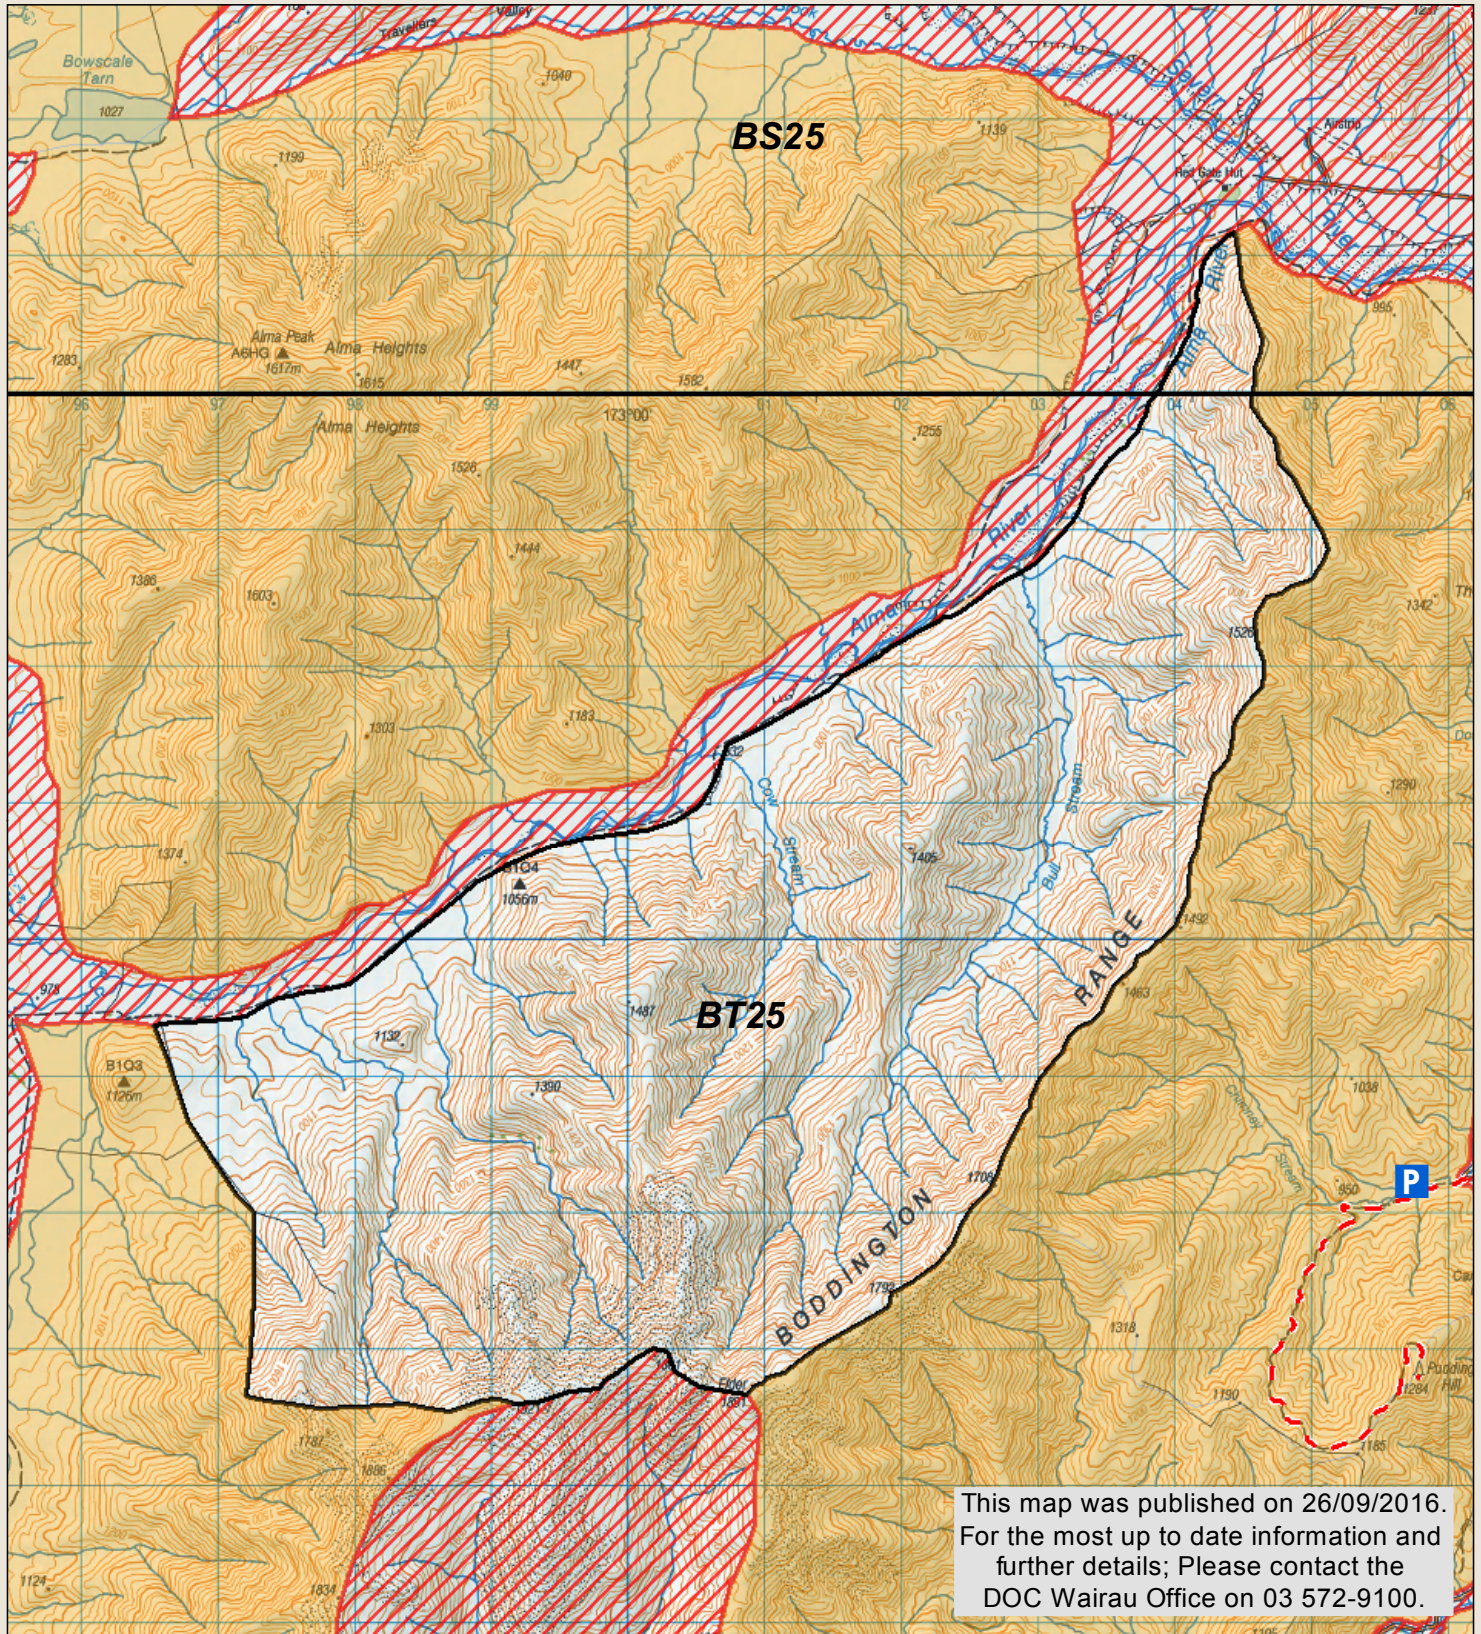

# MOLESWORTH RECREATION RESERVE

New Zealand Government

This map is a guide only and should not be used for navigational purposes. We recommend NZTopo50 series map(s)

- Block Parking
- DOC tracks - dog or firearm conditions may apply
- Topo50 map sheets
- Hunting is restricted
- Boundary of this block
- Hunting is prohibited

1 km

September 2016  
Crown copyright reserved

\* No vehicle or public access to farm tracks, huts or yards

\* Motorised vehicles are only allowed on the Acheron/Molesworth and Tophouse/Clarence/Rainbow Roads (note closure periods)