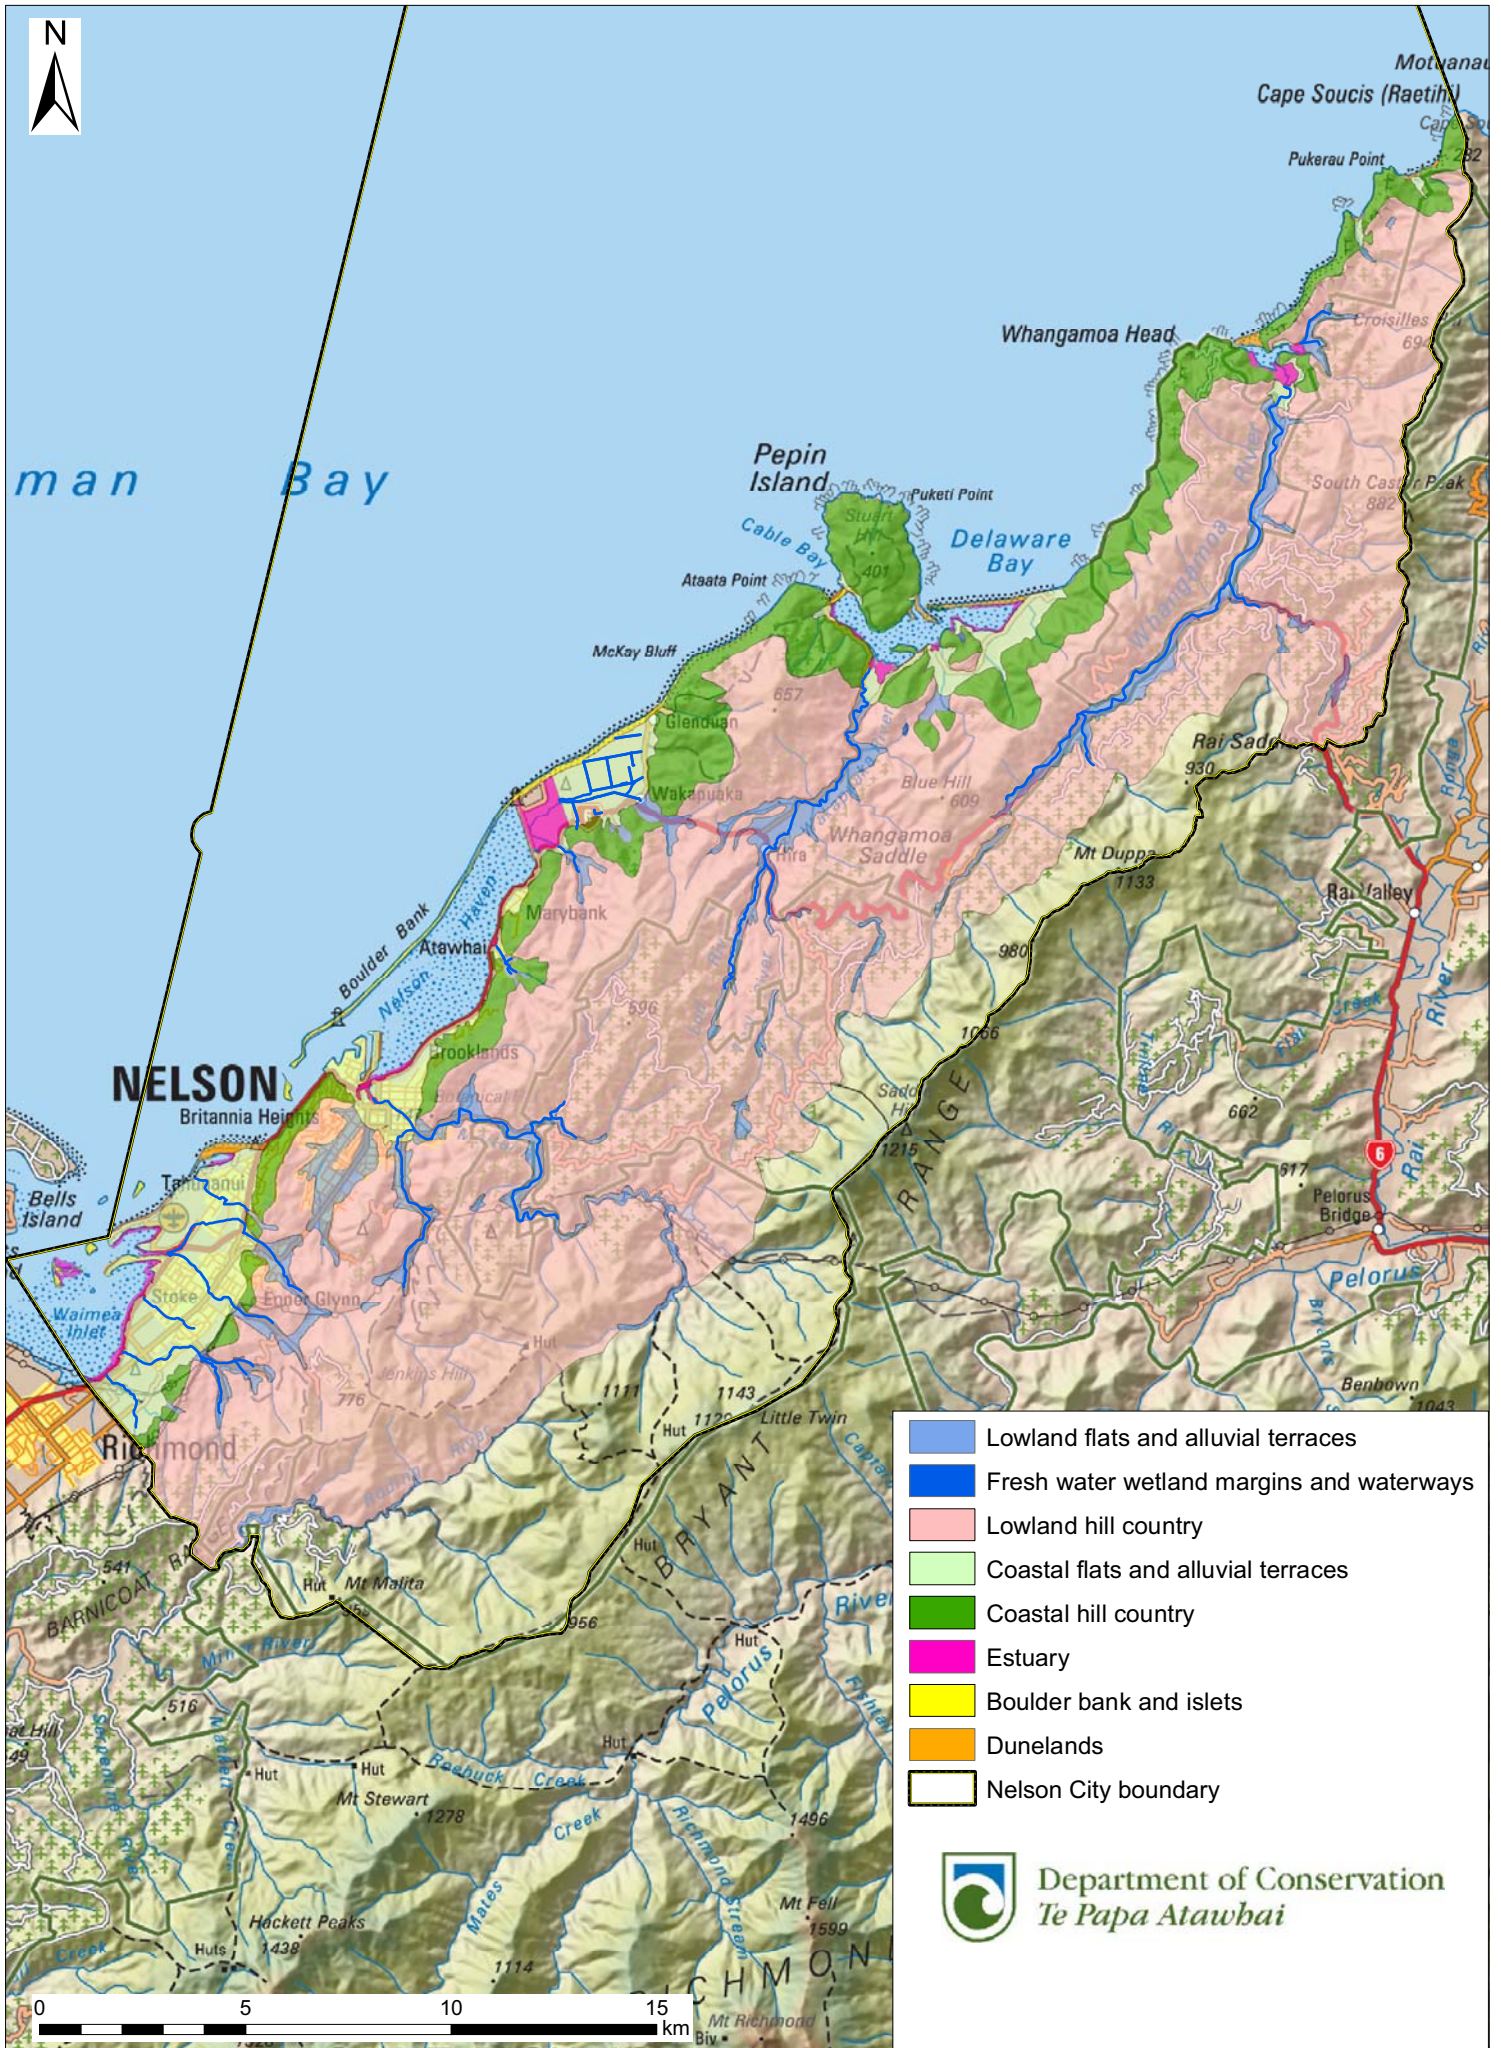

Indigenous Ecosystems of Nelson - a framework for native plant restoration

- Lowland flats and alluvial terraces
- Fresh water wetland margins and waterways
- Lowland hill country
- Coastal flats and alluvial terraces
- Coastal hill country
- Estuary
- Boulder bank and islets
- Dunelands
- Nelson City boundary