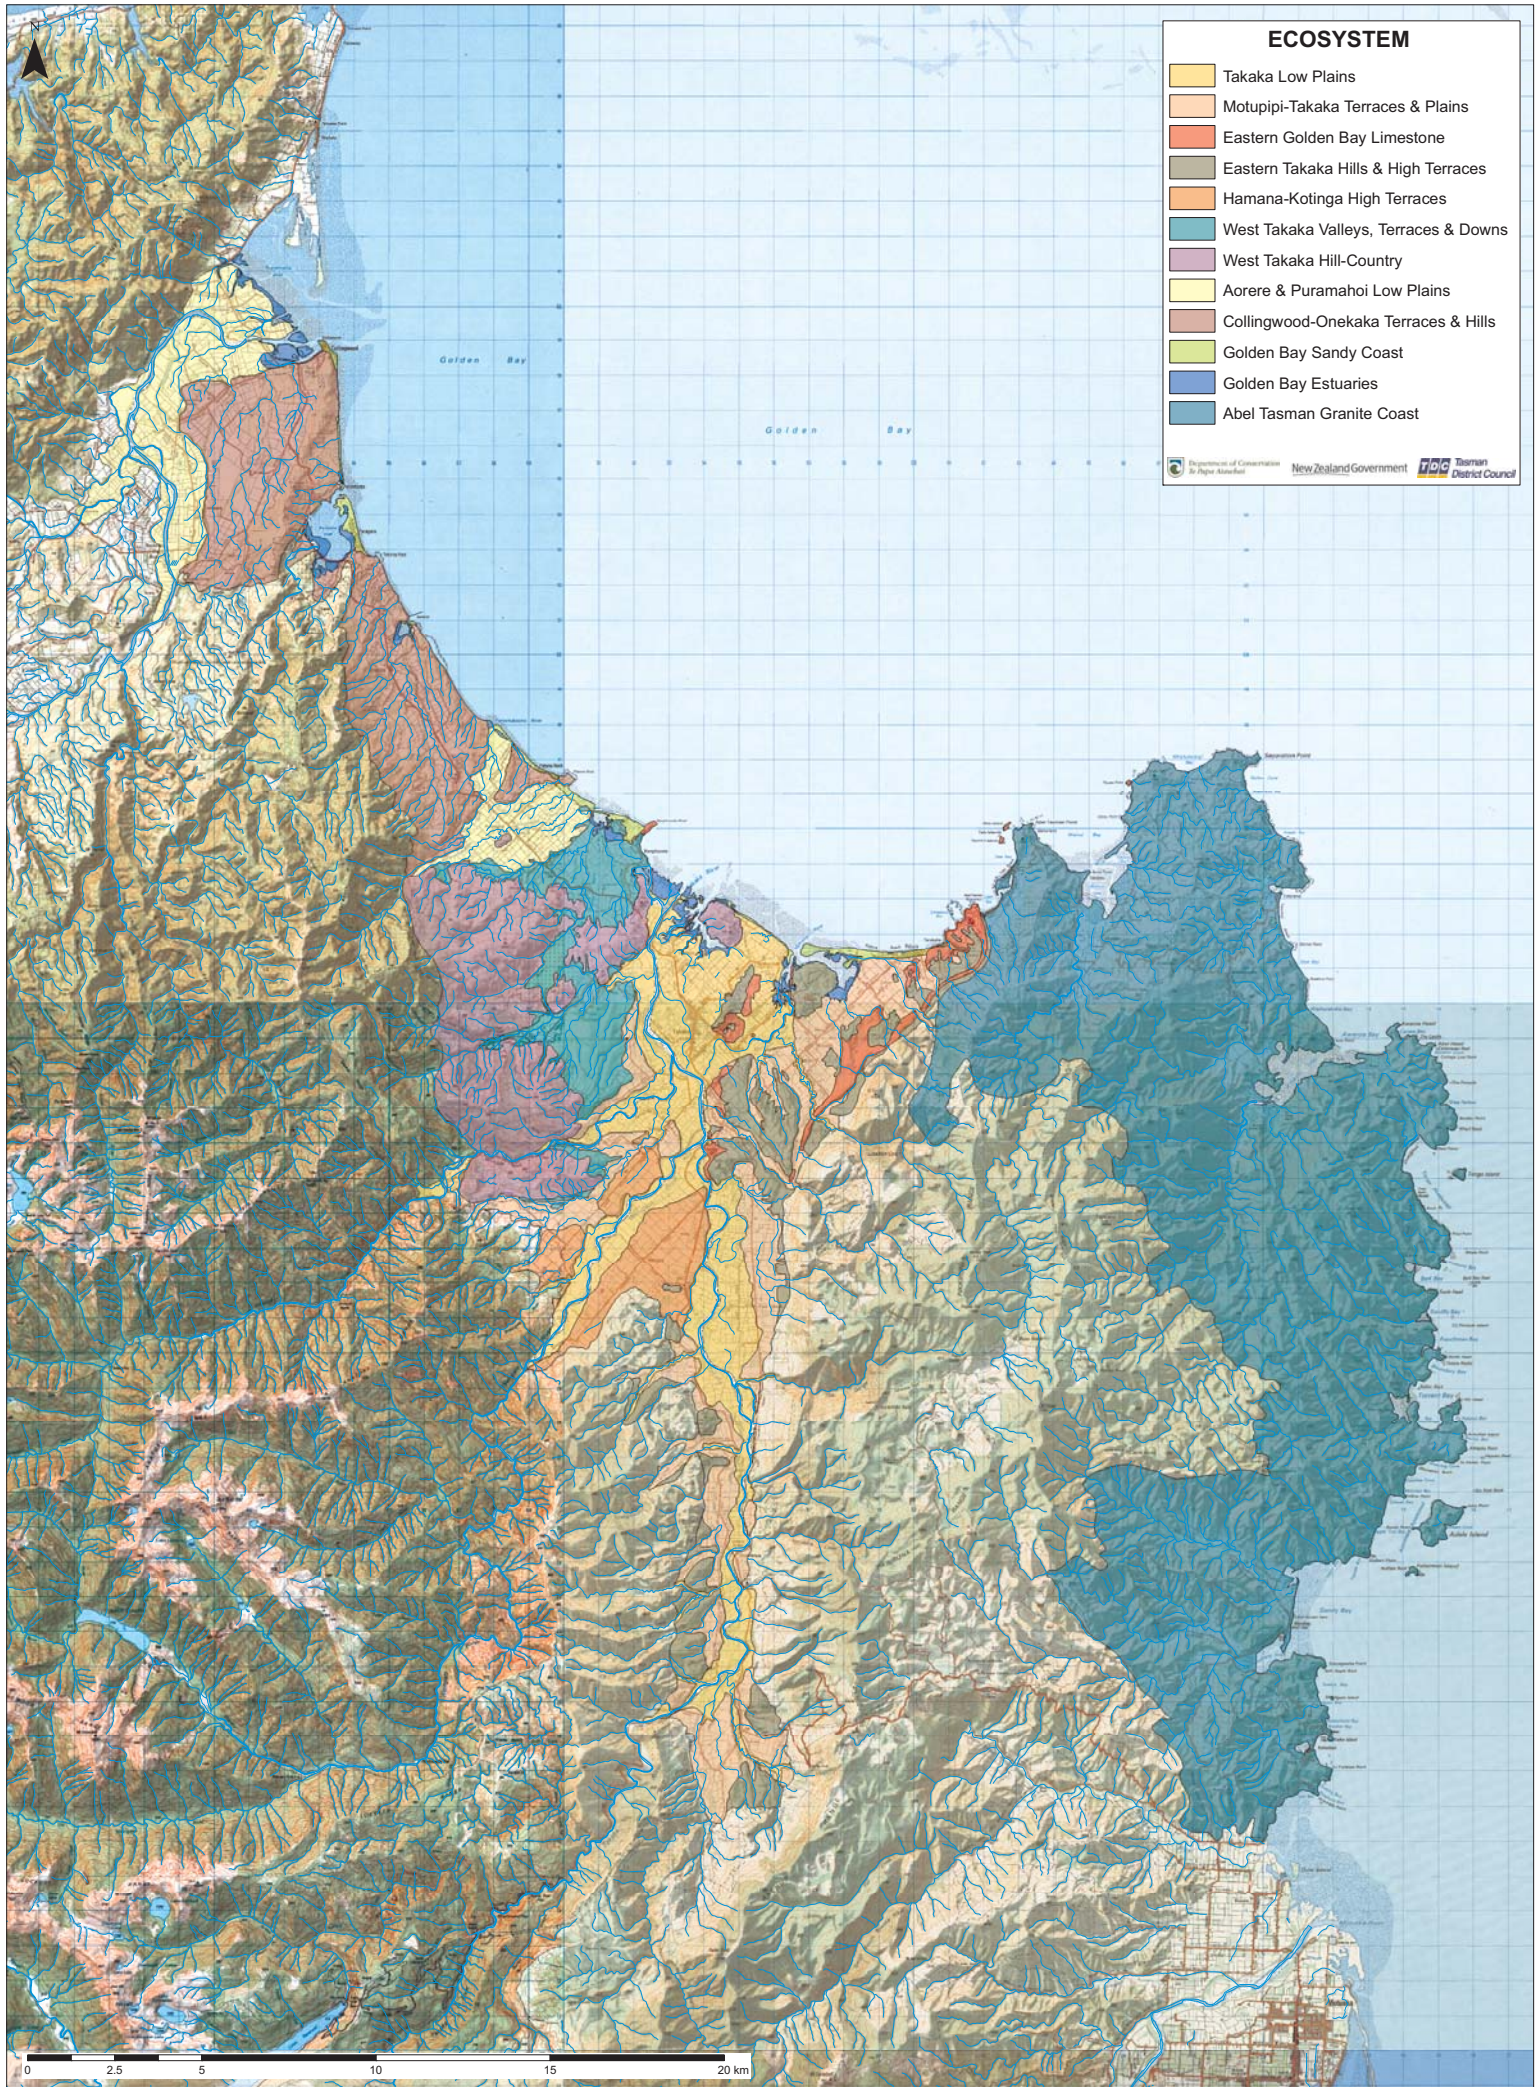

Indigenous Ecosystems of Tasman District - Golden Bay - a framework for native plant restoration

ECOSYSTEM

- Takaka Low Plains
- Motupipi-Takaka Terraces & Plains
- Eastern Golden Bay Limestone
- Eastern Takaka Hills & High Terraces
- Hamana-Kotinga High Terraces
- West Takaka Valleys, Terraces & Downs
- West Takaka Hill-Country
- Aorere & Puramahoi Low Plains
- Collingwood-Onekaka Terraces & Hills
- Golden Bay Sandy Coast
- Golden Bay Estuaries
- Abel Tasman Granite Coast

Department of Conservation
 New Zealand Government
 Tasman District Council